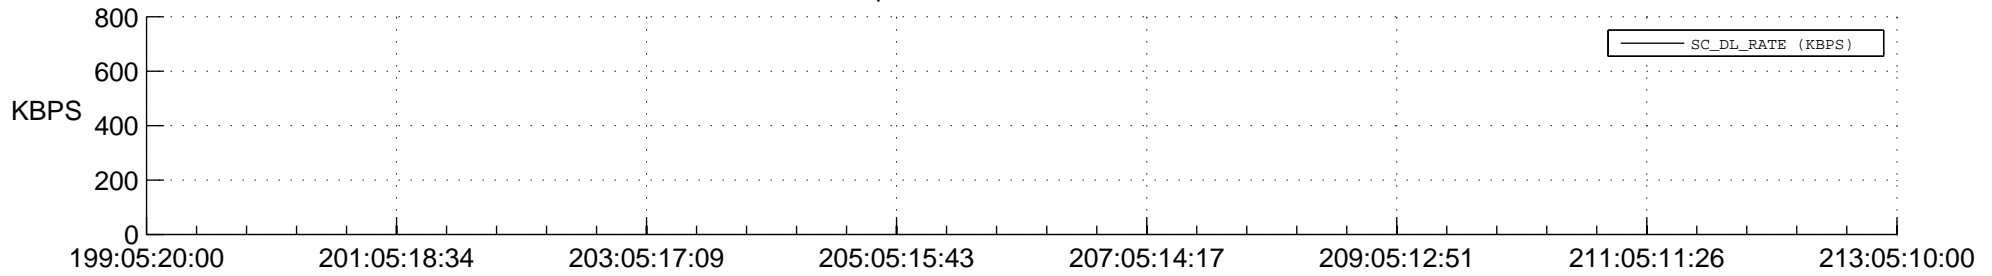

STEREO AHEAD SPACE WEATHER SSR PCT Full Prediction

SWAVES_Percent_Full_Prediction

IMPACT_Percent_Full_Prediction

PLASTIC_Percent_Full_Prediction

Spacecraft_DownLink_Rate

Ground Time (2015:199:05:20:00.000 -2015:213:05:10:00.000)