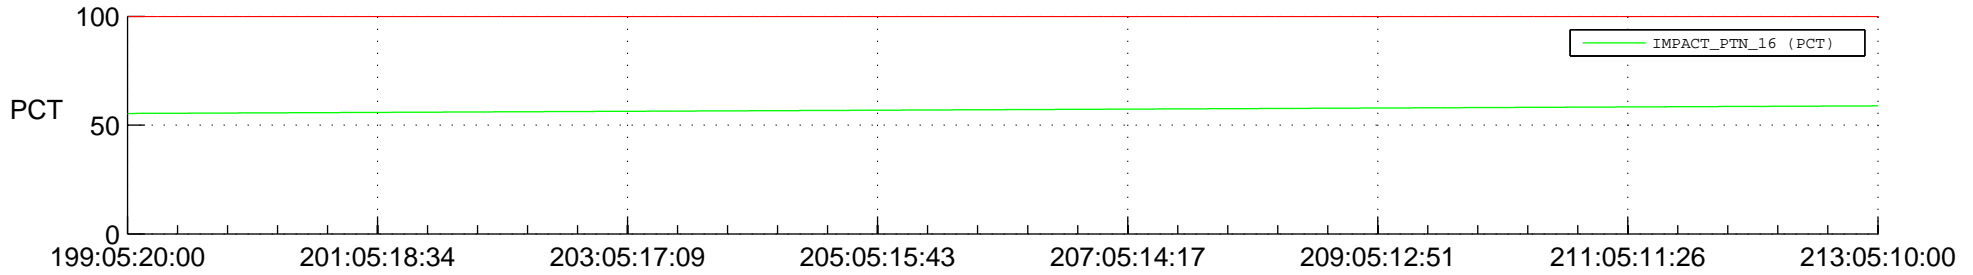

STEREO AHEAD SPACE WEATHER SSR PCT Full Prediction

SWAVES_Percent_Full_Prediction

IMPACT_Percent_Full_Prediction

PLASTIC_Percent_Full_Prediction

Spacecraft_DownLink_Rate

Ground Time (2015:199:05:20:00.000 -2015:213:05:10:00.000)