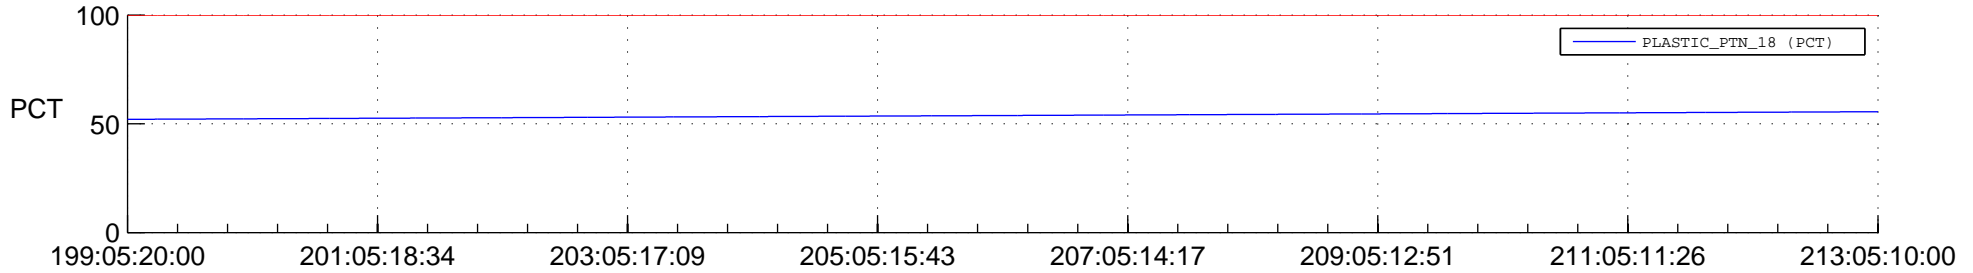

STEREO AHEAD SPACE WEATHER SSR PCT Full Prediction

SWAVES_Percent_Full_Prediction

IMPACT_Percent_Full_Prediction

PLASTIC_Percent_Full_Prediction

Spacecraft_DownLink_Rate

Ground Time (2015:199:05:20:00.000 -2015:213:05:10:00.000)