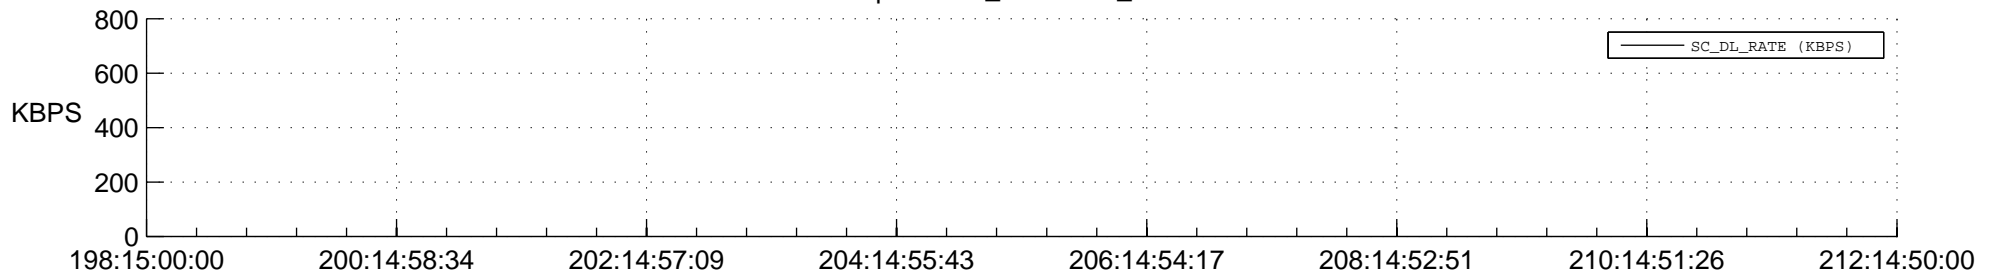

STEREO AHEAD SPACE WEATHER SSR PCT Full Prediction

SWAVES_Percent_Full_Prediction

IMPACT_Percent_Full_Prediction

PLASTIC_Percent_Full_Prediction

Spacecraft_DownLink_Rate

Ground Time (2015:198:15:00:00.000 -2015:212:14:50:00.000)