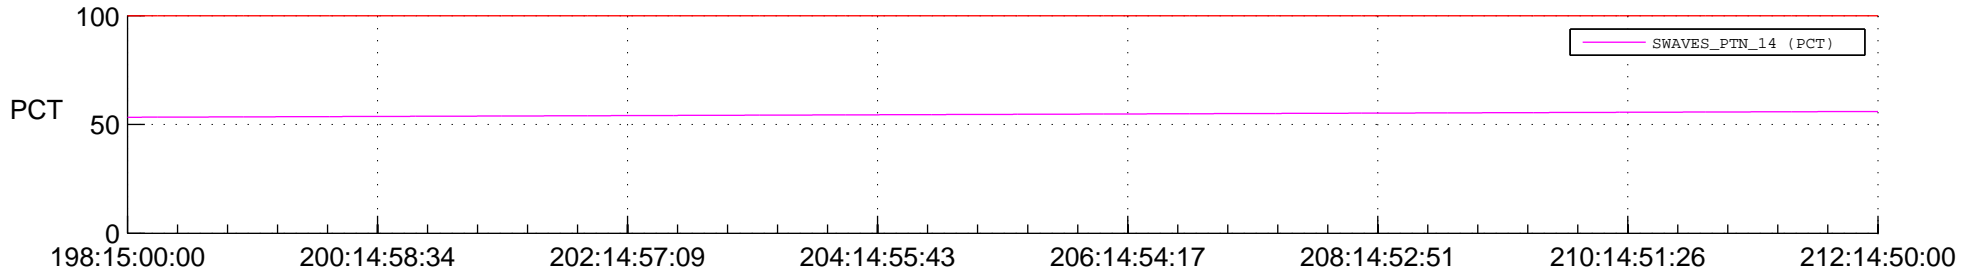

STEREO AHEAD SPACE WEATHER SSR PCT Full Prediction

SWAVES_Percent_Full_Prediction

IMPACT_Percent_Full_Prediction

PLASTIC_Percent_Full_Prediction

Spacecraft_DownLink_Rate

Ground Time (2015:198:15:00:00.000 -2015:212:14:50:00.000)