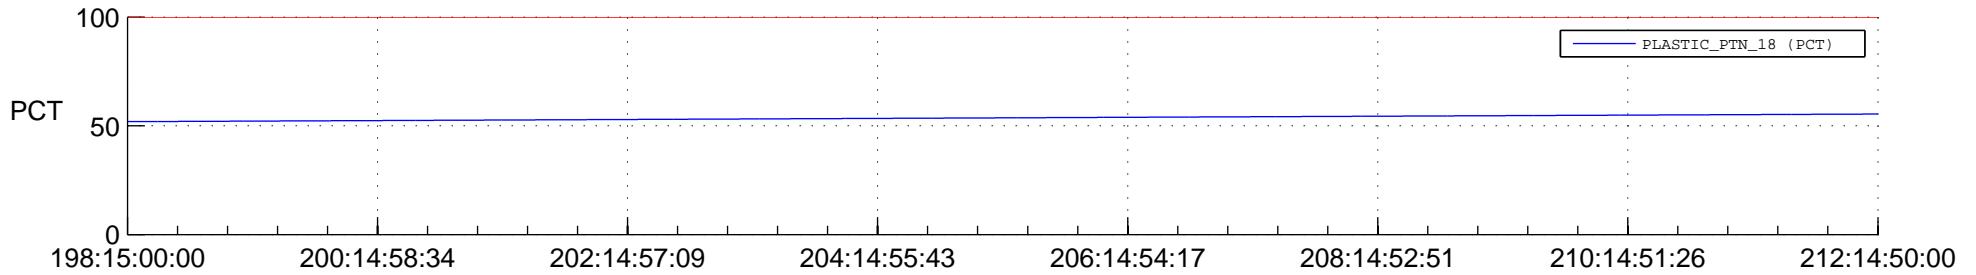

STEREO AHEAD SPACE WEATHER SSR PCT Full Prediction

SWAVES_Percent_Full_Prediction

IMPACT_Percent_Full_Prediction

PLASTIC_Percent_Full_Prediction

Spacecraft_DownLink_Rate

Ground Time (2015:198:15:00:00.000 -2015:212:14:50:00.000)