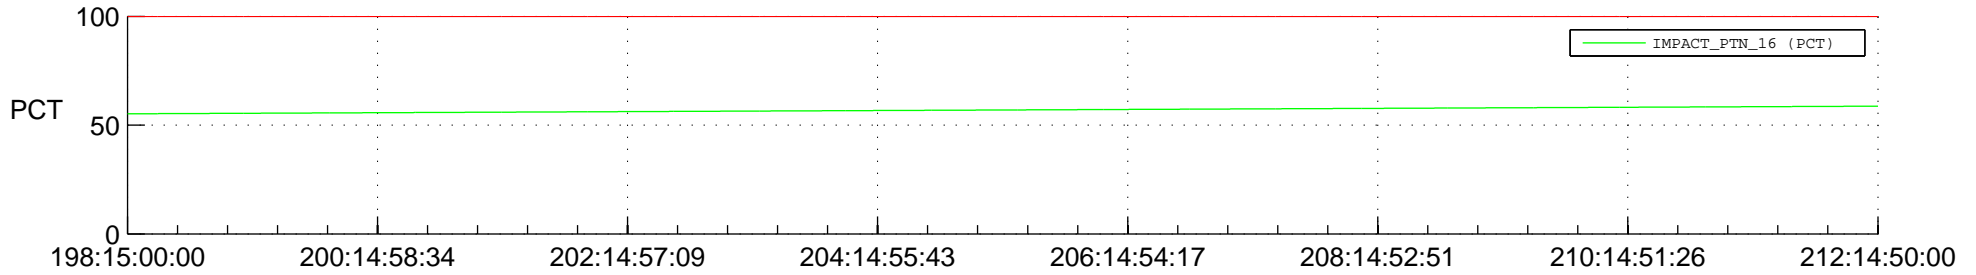

STEREO AHEAD SPACE WEATHER SSR PCT Full Prediction

SWAVES_Percent_Full_Prediction

IMPACT_Percent_Full_Prediction

PLASTIC_Percent_Full_Prediction

Spacecraft_DownLink_Rate

Ground Time (2015:198:15:00:00.000 -2015:212:14:50:00.000)