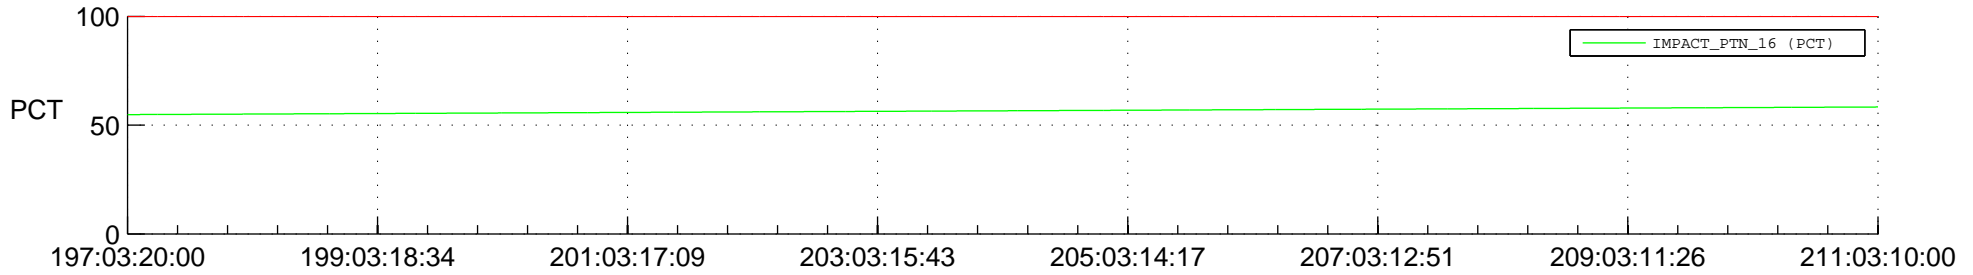

STEREO AHEAD SPACE WEATHER SSR PCT Full Prediction

SWAVES_Percent_Full_Prediction

IMPACT_Percent_Full_Prediction

PLASTIC_Percent_Full_Prediction

Spacecraft_DownLink_Rate

Ground Time (2015:197:03:20:00.000 -2015:211:03:10:00.000)