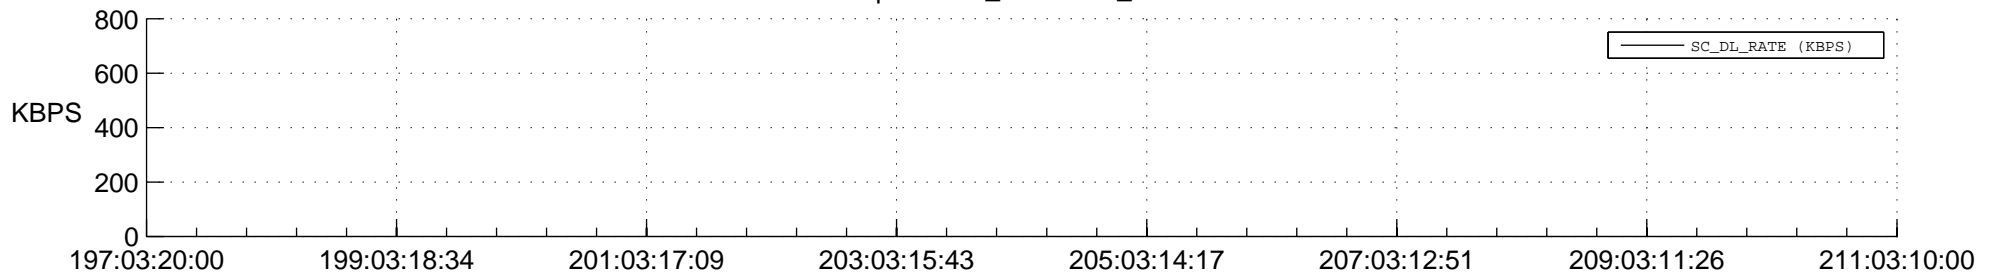

STEREO AHEAD SPACE WEATHER SSR PCT Full Prediction

SWAVES_Percent_Full_Prediction

IMPACT_Percent_Full_Prediction

PLASTIC_Percent_Full_Prediction

Spacecraft_DownLink_Rate

Ground Time (2015:197:03:20:00.000 -2015:211:03:10:00.000)