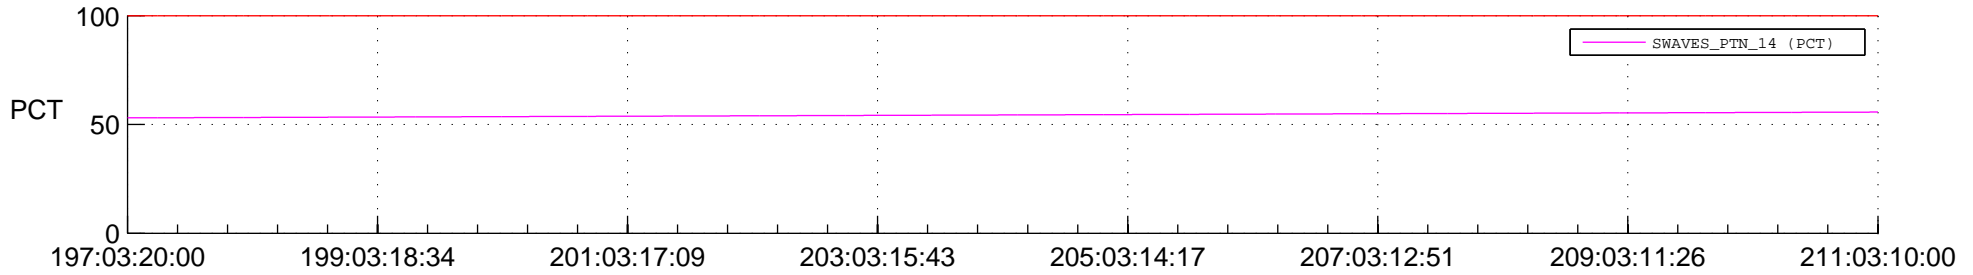

STEREO AHEAD SPACE WEATHER SSR PCT Full Prediction

SWAVES_Percent_Full_Prediction

IMPACT_Percent_Full_Prediction

PLASTIC_Percent_Full_Prediction

Spacecraft_DownLink_Rate

Ground Time (2015:197:03:20:00.000 -2015:211:03:10:00.000)