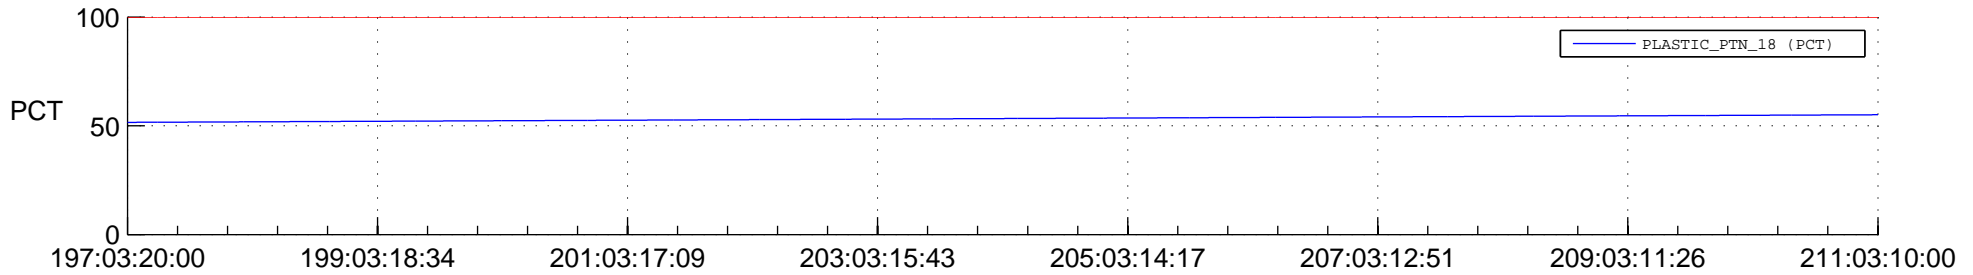

STEREO AHEAD SPACE WEATHER SSR PCT Full Prediction

SWAVES_Percent_Full_Prediction

IMPACT_Percent_Full_Prediction

PLASTIC_Percent_Full_Prediction

Spacecraft_DownLink_Rate

Ground Time (2015:197:03:20:00.000 -2015:211:03:10:00.000)