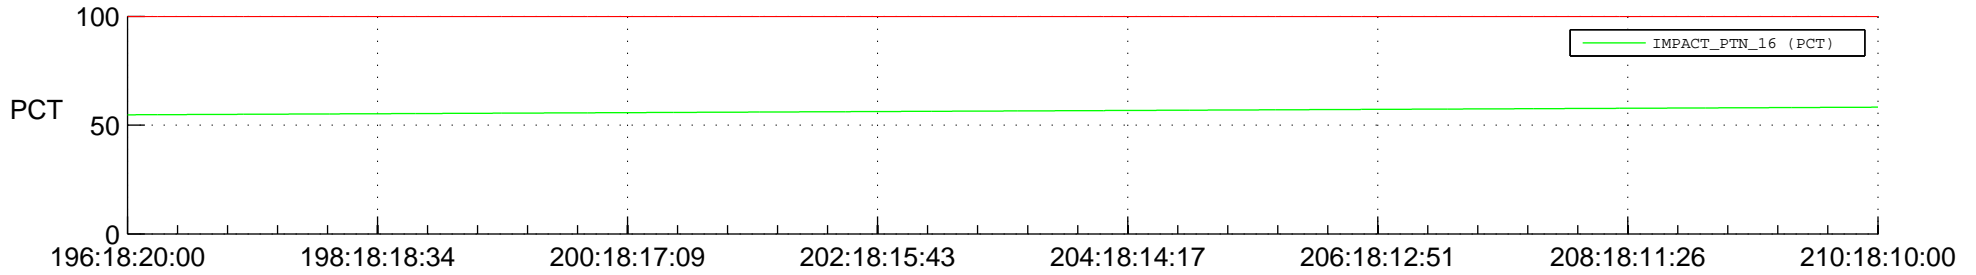

STEREO AHEAD SPACE WEATHER SSR PCT Full Prediction

SWAVES_Percent_Full_Prediction

IMPACT_Percent_Full_Prediction

PLASTIC_Percent_Full_Prediction

Spacecraft_DownLink_Rate

Ground Time (2015:196:18:20:00.000 -2015:210:18:10:00.000)