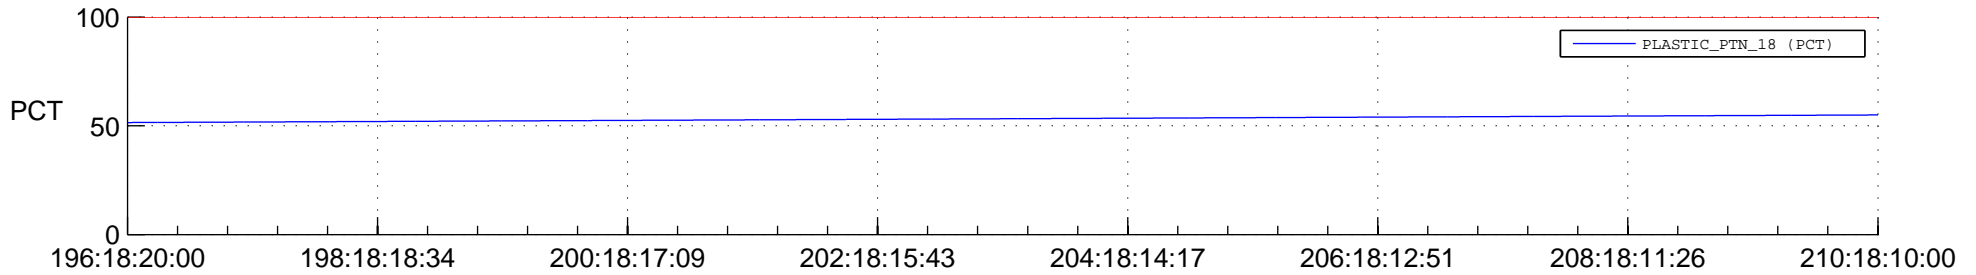

STEREO AHEAD SPACE WEATHER SSR PCT Full Prediction

SWAVES_Percent_Full_Prediction

IMPACT_Percent_Full_Prediction

PLASTIC_Percent_Full_Prediction

Spacecraft_DownLink_Rate

Ground Time (2015:196:18:20:00.000 -2015:210:18:10:00.000)