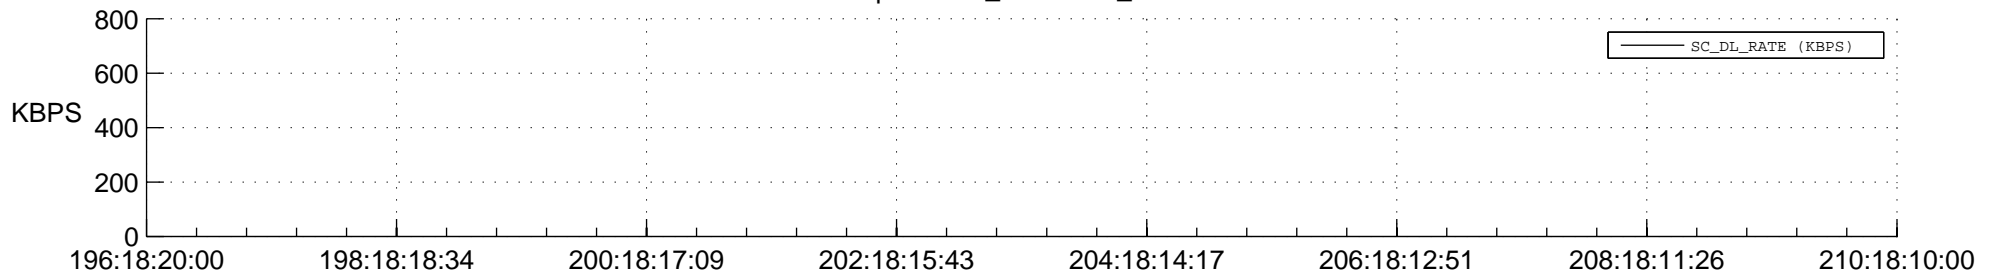

STEREO AHEAD SPACE WEATHER SSR PCT Full Prediction

SWAVES_Percent_Full_Prediction

IMPACT_Percent_Full_Prediction

PLASTIC_Percent_Full_Prediction

Spacecraft_DownLink_Rate

Ground Time (2015:196:18:20:00.000 -2015:210:18:10:00.000)