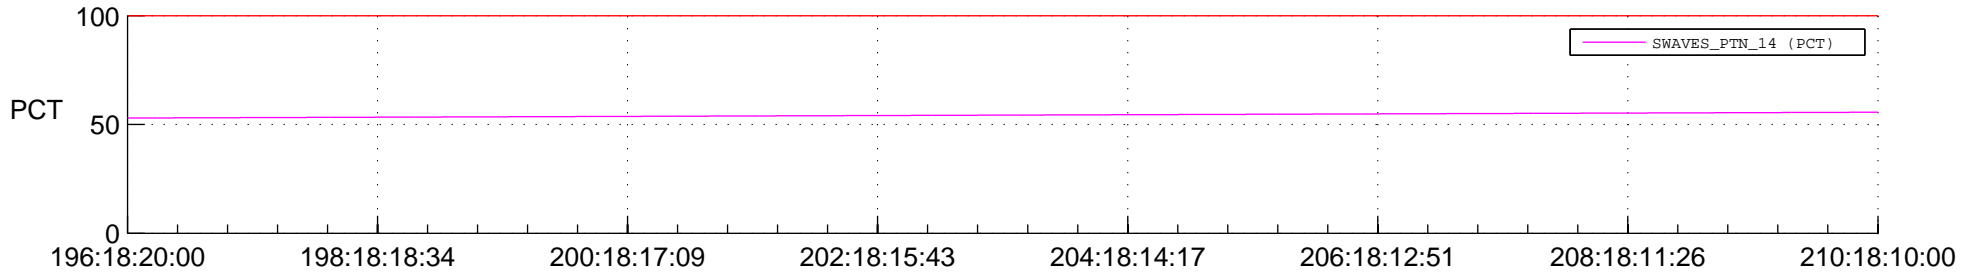

STEREO AHEAD SPACE WEATHER SSR PCT Full Prediction

SWAVES_Percent_Full_Prediction

IMPACT_Percent_Full_Prediction

PLASTIC_Percent_Full_Prediction

Spacecraft_DownLink_Rate

Ground Time (2015:196:18:20:00.000 -2015:210:18:10:00.000)