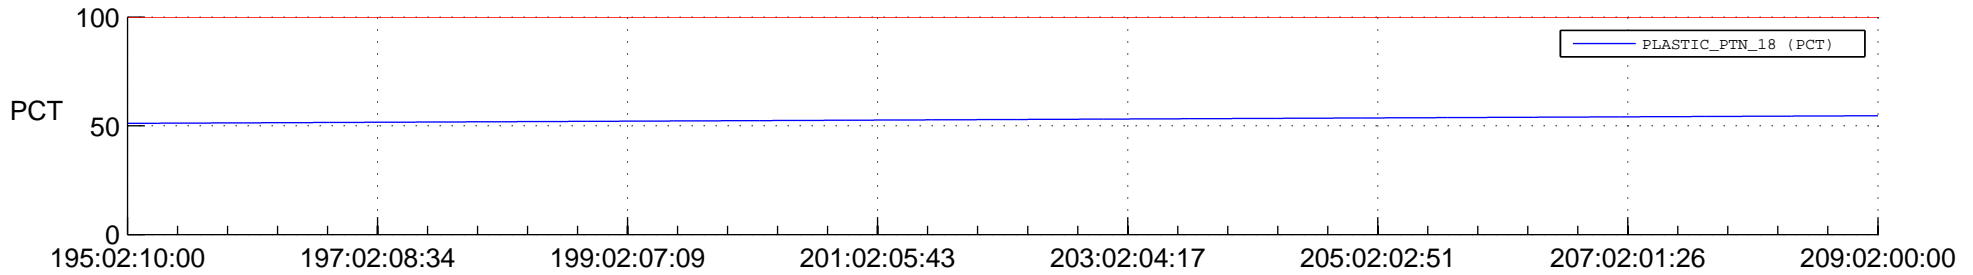

STEREO AHEAD SPACE WEATHER SSR PCT Full Prediction

SWAVES_Percent_Full_Prediction

IMPACT_Percent_Full_Prediction

PLASTIC_Percent_Full_Prediction

Spacecraft_DownLink_Rate

Ground Time (2015:195:02:10:00.000 -2015:209:02:00:00.000)