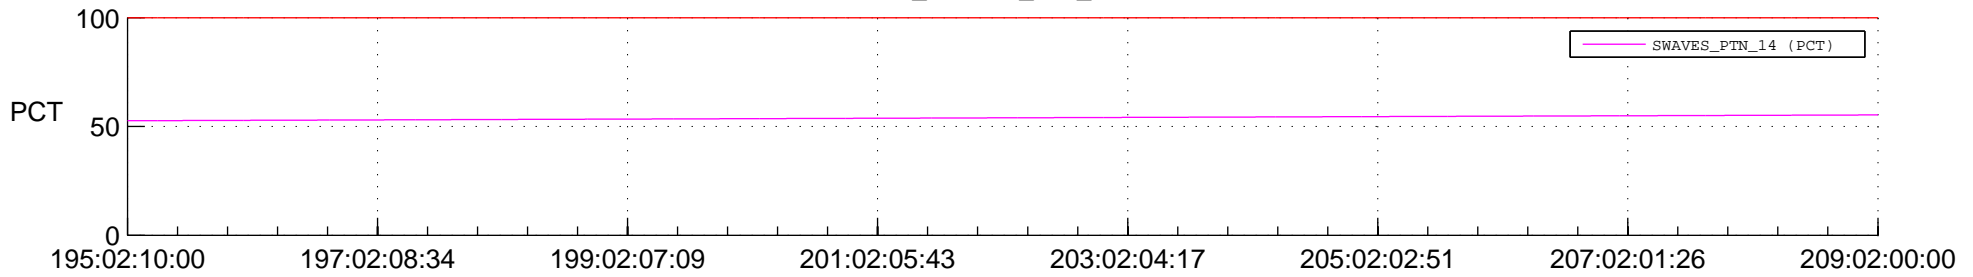

STEREO AHEAD SPACE WEATHER SSR PCT Full Prediction

SWAVES_Percent_Full_Prediction

IMPACT_Percent_Full_Prediction

PLASTIC_Percent_Full_Prediction

Spacecraft_DownLink_Rate

Ground Time (2015:195:02:10:00.000 -2015:209:02:00:00.000)