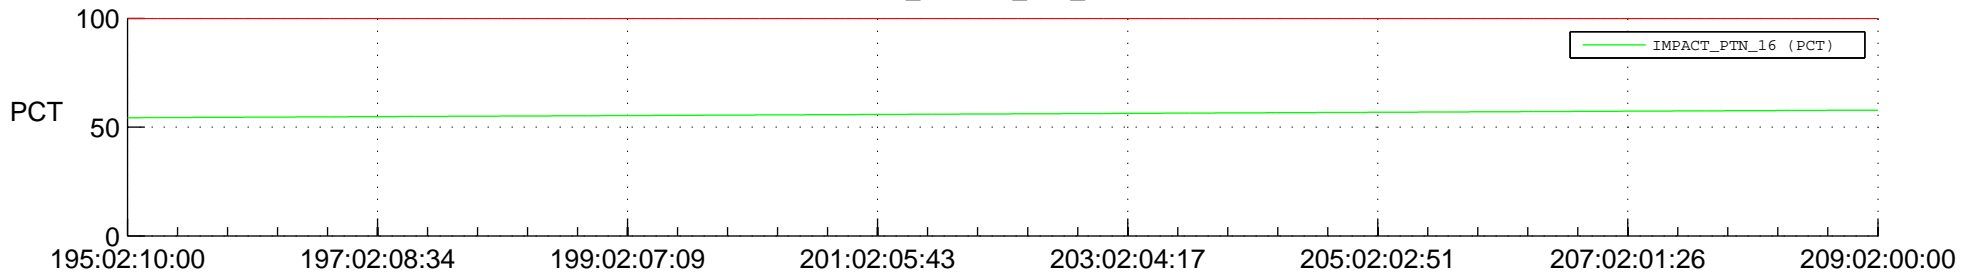

STEREO AHEAD SPACE WEATHER SSR PCT Full Prediction

SWAVES_Percent_Full_Prediction

IMPACT_Percent_Full_Prediction

PLASTIC_Percent_Full_Prediction

Spacecraft_DownLink_Rate

Ground Time (2015:195:02:10:00.000 -2015:209:02:00:00.000)