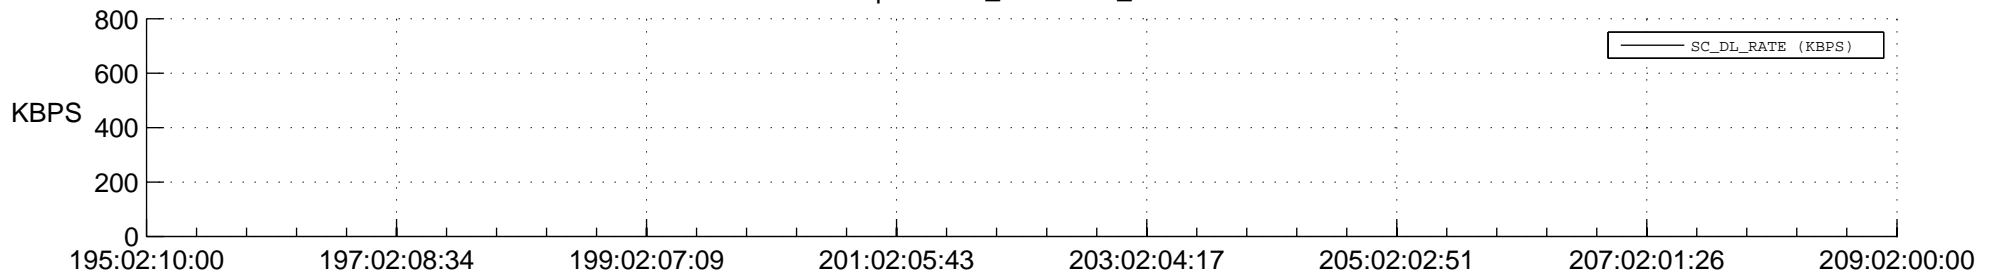

STEREO AHEAD SPACE WEATHER SSR PCT Full Prediction

SWAVES_Percent_Full_Prediction

IMPACT_Percent_Full_Prediction

PLASTIC_Percent_Full_Prediction

Spacecraft_DownLink_Rate

Ground Time (2015:195:02:10:00.000 -2015:209:02:00:00.000)