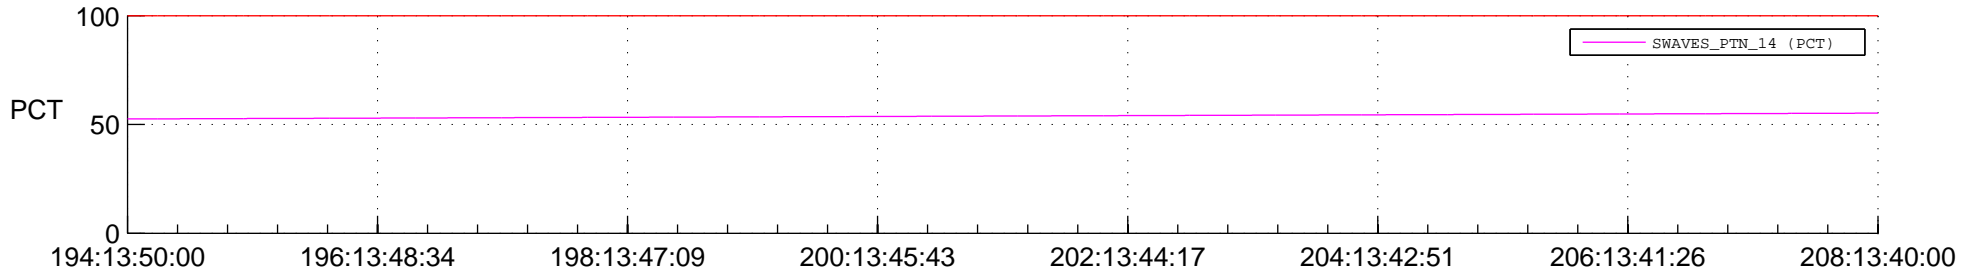

STEREO AHEAD SPACE WEATHER SSR PCT Full Prediction

SWAVES_Percent_Full_Prediction

IMPACT_Percent_Full_Prediction

PLASTIC_Percent_Full_Prediction

Spacecraft_DownLink_Rate

Ground Time (2015:194:13:50:00.000 -2015:208:13:40:00.000)