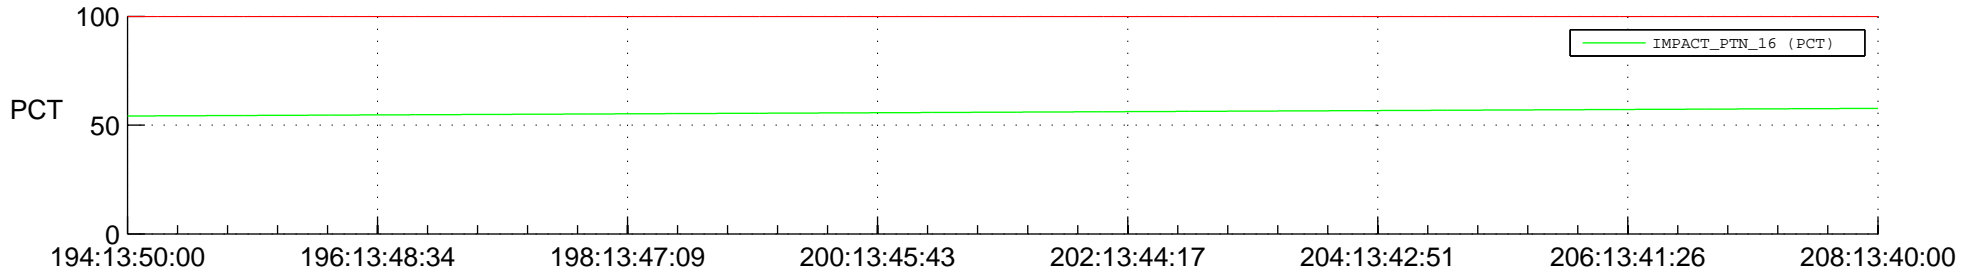

STEREO AHEAD SPACE WEATHER SSR PCT Full Prediction

SWAVES_Percent_Full_Prediction

IMPACT_Percent_Full_Prediction

PLASTIC_Percent_Full_Prediction

Spacecraft_DownLink_Rate

Ground Time (2015:194:13:50:00.000 -2015:208:13:40:00.000)