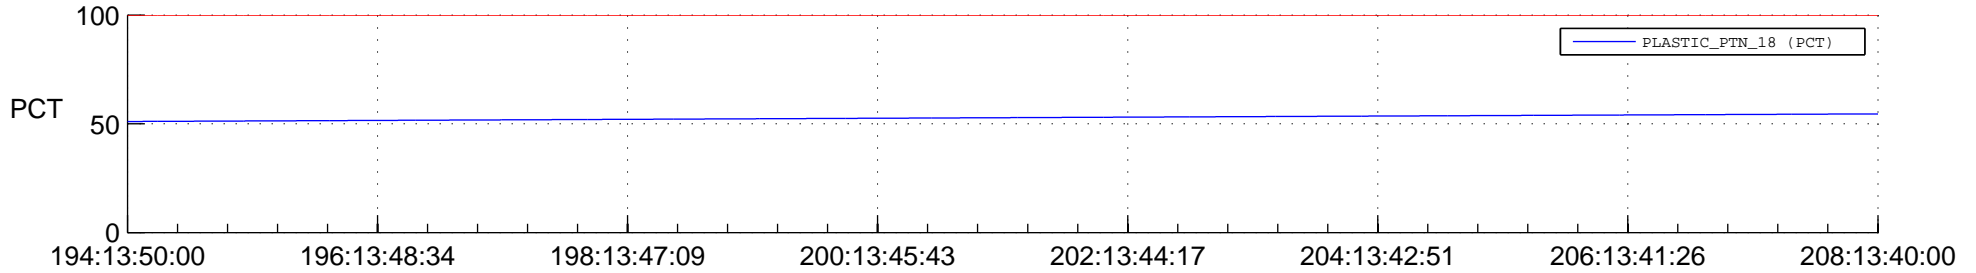

STEREO AHEAD SPACE WEATHER SSR PCT Full Prediction

SWAVES_Percent_Full_Prediction

IMPACT_Percent_Full_Prediction

PLASTIC_Percent_Full_Prediction

Spacecraft_DownLink_Rate

Ground Time (2015:194:13:50:00.000 -2015:208:13:40:00.000)