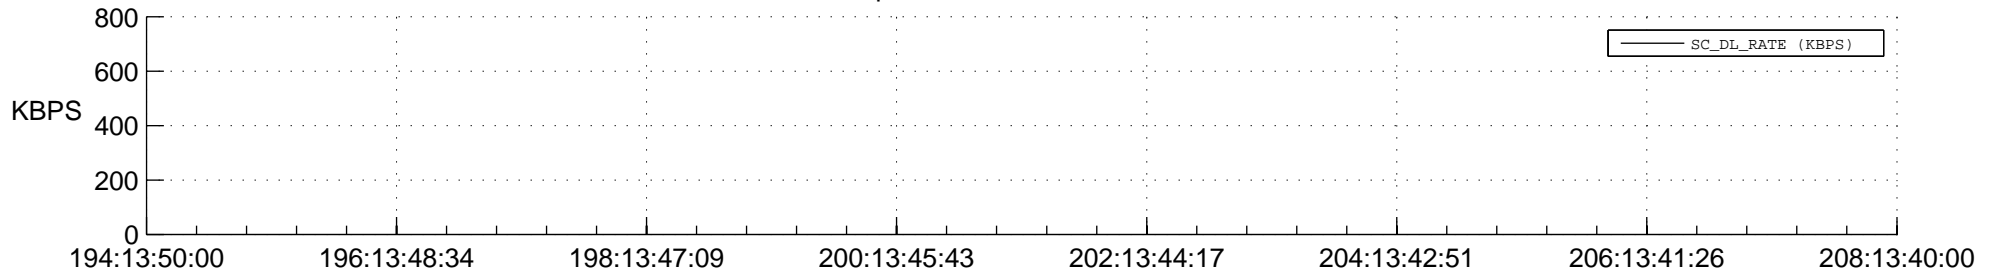

STEREO AHEAD SPACE WEATHER SSR PCT Full Prediction

SWAVES_Percent_Full_Prediction

IMPACT_Percent_Full_Prediction

PLASTIC_Percent_Full_Prediction

Spacecraft_DownLink_Rate

Ground Time (2015:194:13:50:00.000 -2015:208:13:40:00.000)