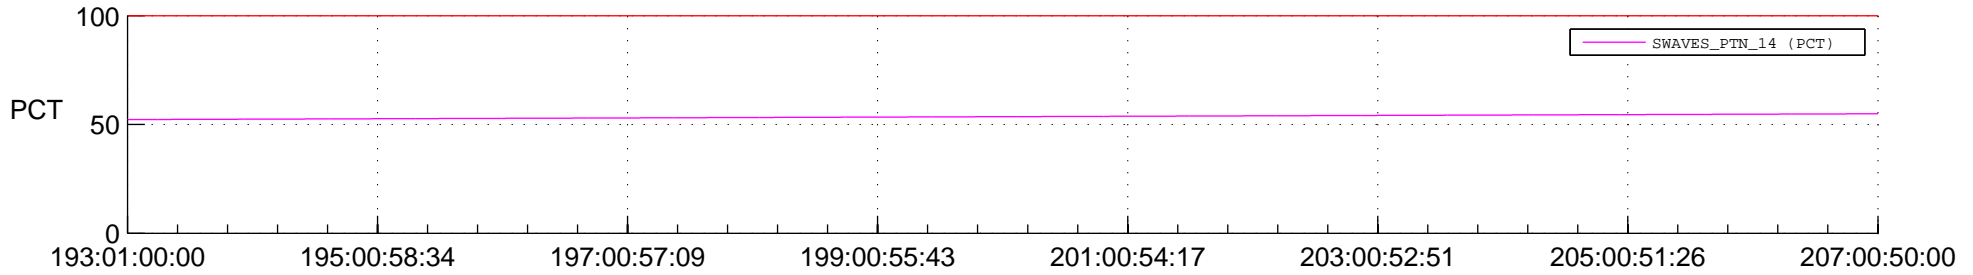

STEREO AHEAD SPACE WEATHER SSR PCT Full Prediction

SWAVES_Percent_Full_Prediction

IMPACT_Percent_Full_Prediction

PLASTIC_Percent_Full_Prediction

Spacecraft_DownLink_Rate

Ground Time (2015:193:01:00:00.000 -2015:207:00:50:00.000)