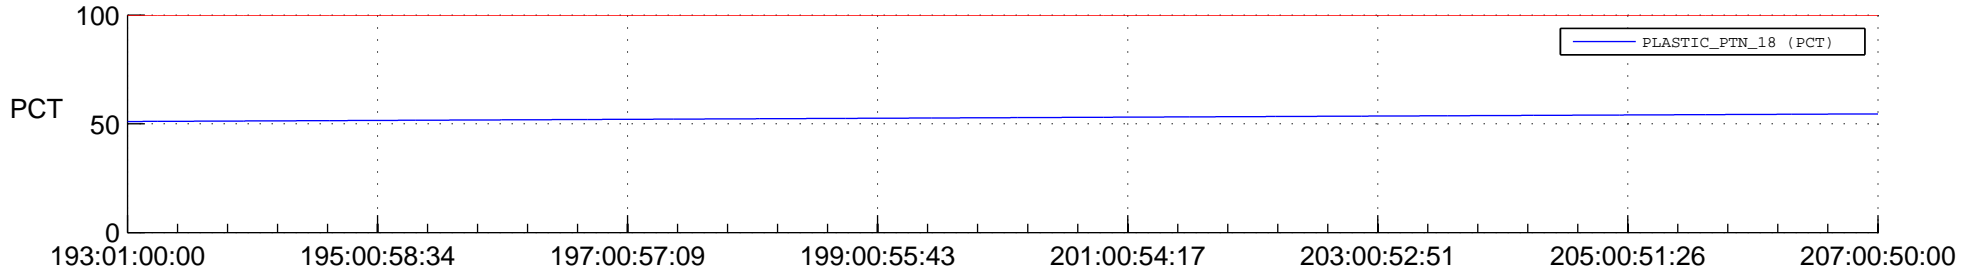

STEREO AHEAD SPACE WEATHER SSR PCT Full Prediction

SWAVES_Percent_Full_Prediction

IMPACT_Percent_Full_Prediction

PLASTIC_Percent_Full_Prediction

Spacecraft_DownLink_Rate

Ground Time (2015:193:01:00:00.000 -2015:207:00:50:00.000)