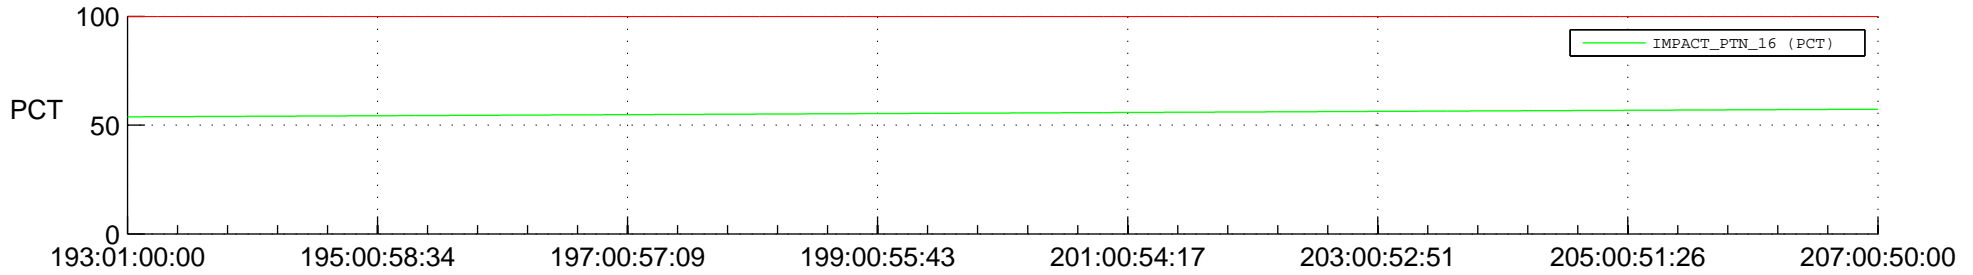

STEREO AHEAD SPACE WEATHER SSR PCT Full Prediction

SWAVES_Percent_Full_Prediction

IMPACT_Percent_Full_Prediction

PLASTIC_Percent_Full_Prediction

Spacecraft_DownLink_Rate

Ground Time (2015:193:01:00:00.000 -2015:207:00:50:00.000)