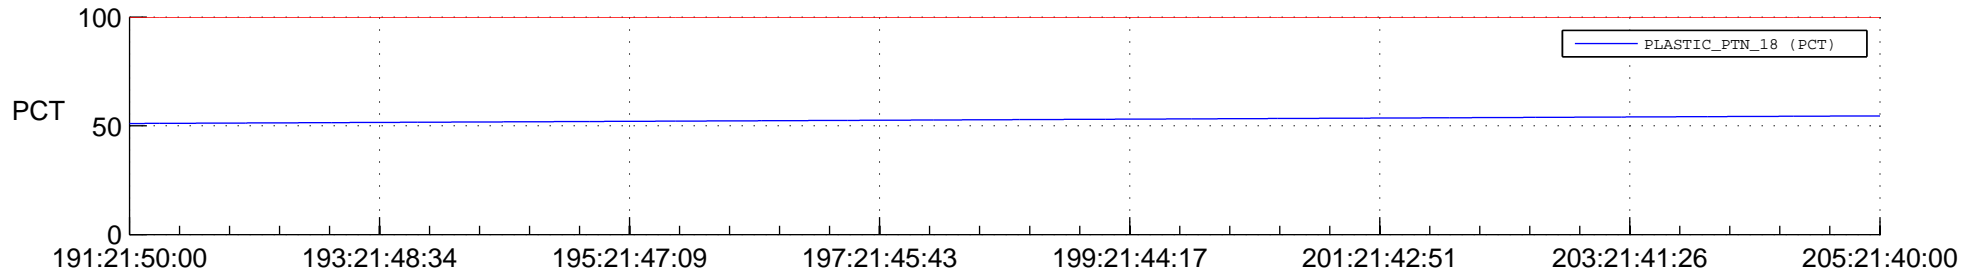

STEREO AHEAD SPACE WEATHER SSR PCT Full Prediction

SWAVES_Percent_Full_Prediction

IMPACT_Percent_Full_Prediction

PLASTIC_Percent_Full_Prediction

Spacecraft_DownLink_Rate

Ground Time (2015:191:21:50:00.000 -2015:205:21:40:00.000)