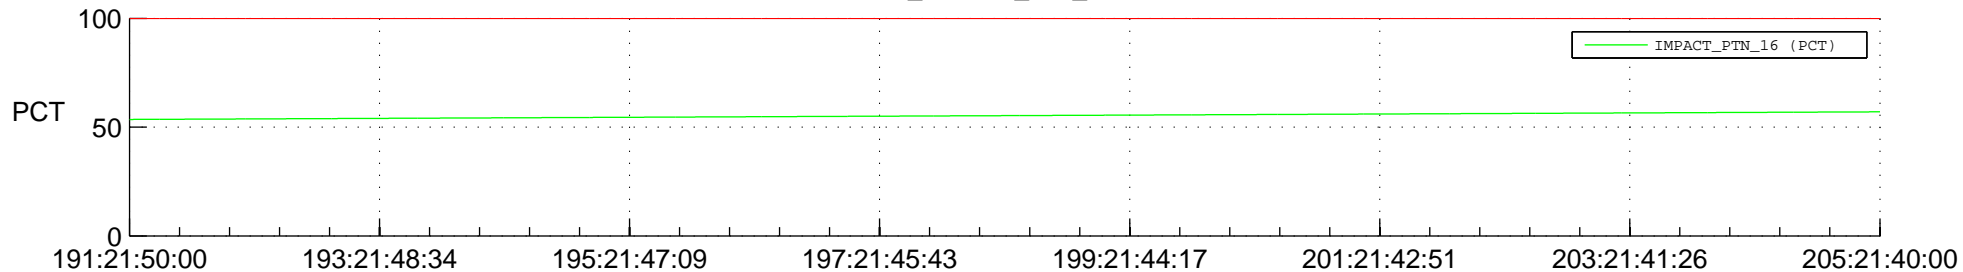

STEREO AHEAD SPACE WEATHER SSR PCT Full Prediction

SWAVES_Percent_Full_Prediction

IMPACT_Percent_Full_Prediction

PLASTIC_Percent_Full_Prediction

Spacecraft_DownLink_Rate

Ground Time (2015:191:21:50:00.000 -2015:205:21:40:00.000)