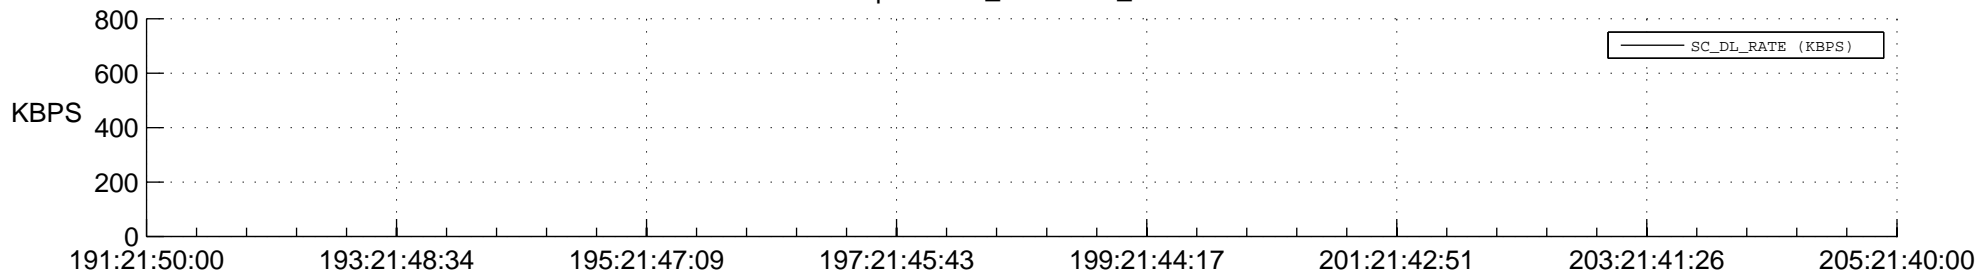

STEREO AHEAD SPACE WEATHER SSR PCT Full Prediction

SWAVES_Percent_Full_Prediction

IMPACT_Percent_Full_Prediction

PLASTIC_Percent_Full_Prediction

Spacecraft_DownLink_Rate

Ground Time (2015:191:21:50:00.000 -2015:205:21:40:00.000)