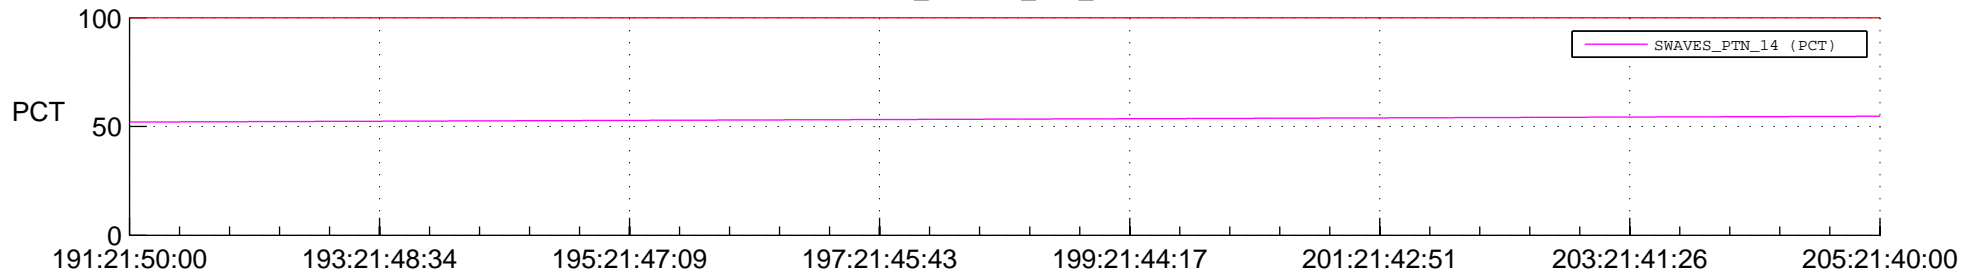

STEREO AHEAD SPACE WEATHER SSR PCT Full Prediction

SWAVES_Percent_Full_Prediction

IMPACT_Percent_Full_Prediction

PLASTIC_Percent_Full_Prediction

Spacecraft_DownLink_Rate

Ground Time (2015:191:21:50:00.000 -2015:205:21:40:00.000)