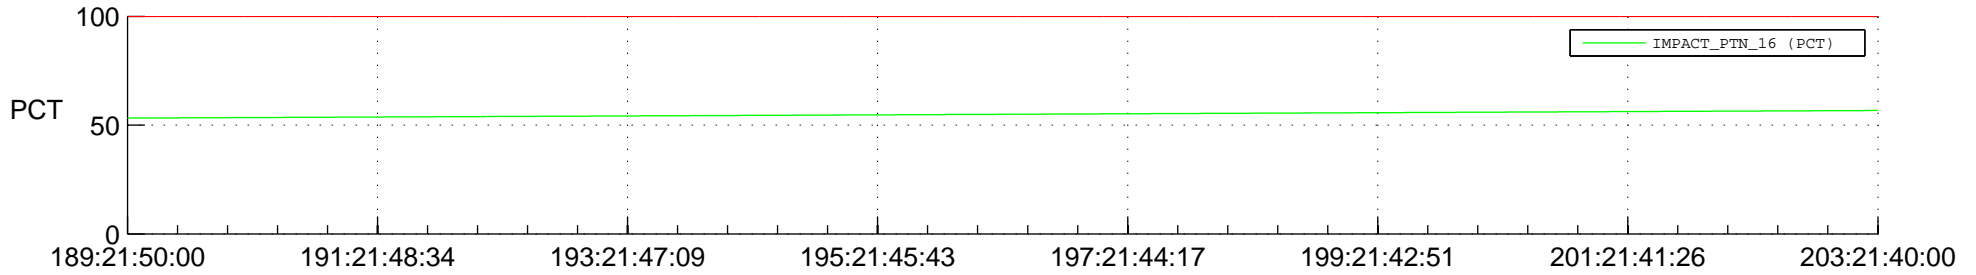

STEREO AHEAD SPACE WEATHER SSR PCT Full Prediction

SWAVES_Percent_Full_Prediction

IMPACT_Percent_Full_Prediction

PLASTIC_Percent_Full_Prediction

Spacecraft_DownLink_Rate

Ground Time (2015:189:21:50:00.000 -2015:203:21:40:00.000)