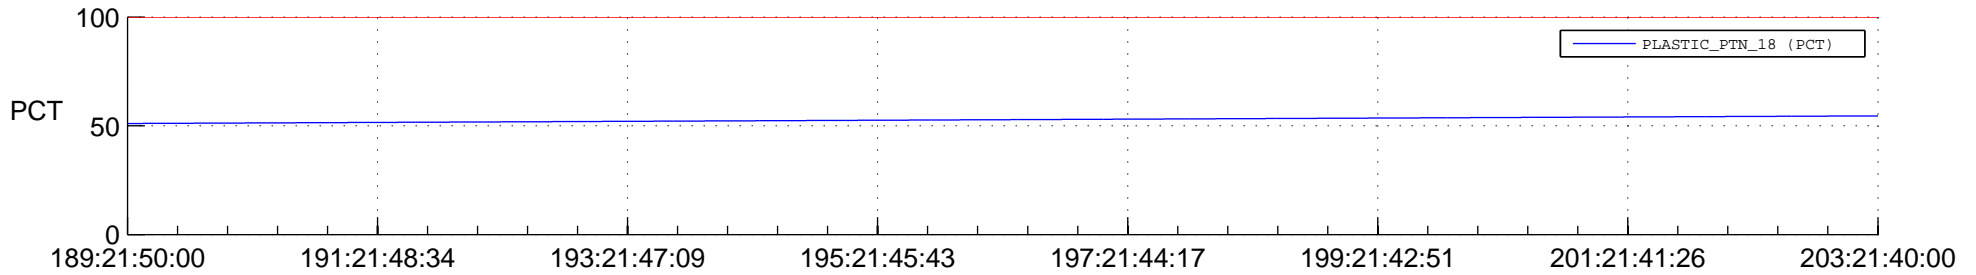

STEREO AHEAD SPACE WEATHER SSR PCT Full Prediction

SWAVES_Percent_Full_Prediction

IMPACT_Percent_Full_Prediction

PLASTIC_Percent_Full_Prediction

Spacecraft_DownLink_Rate

Ground Time (2015:189:21:50:00.000 -2015:203:21:40:00.000)