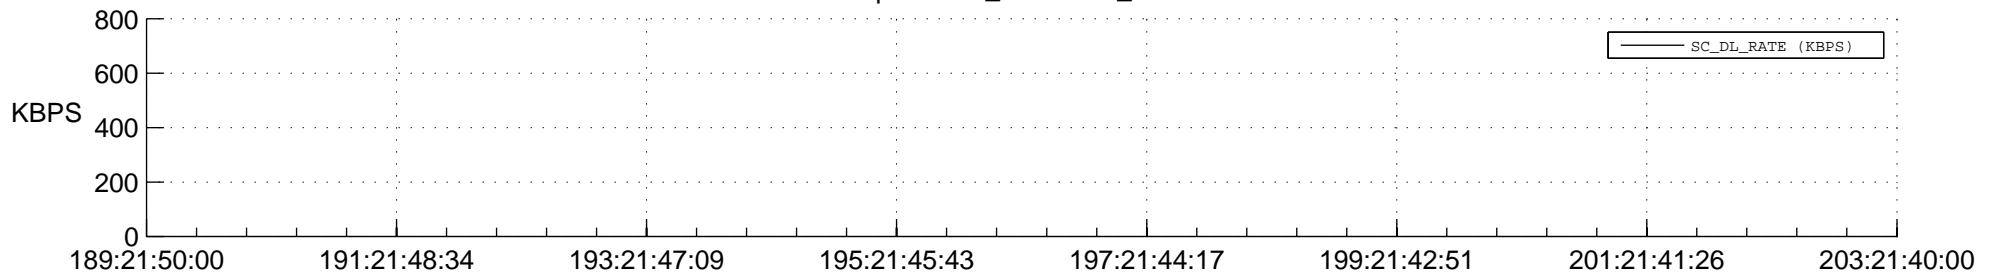

STEREO AHEAD SPACE WEATHER SSR PCT Full Prediction

SWAVES_Percent_Full_Prediction

IMPACT_Percent_Full_Prediction

PLASTIC_Percent_Full_Prediction

Spacecraft_DownLink_Rate

Ground Time (2015:189:21:50:00.000 -2015:203:21:40:00.000)