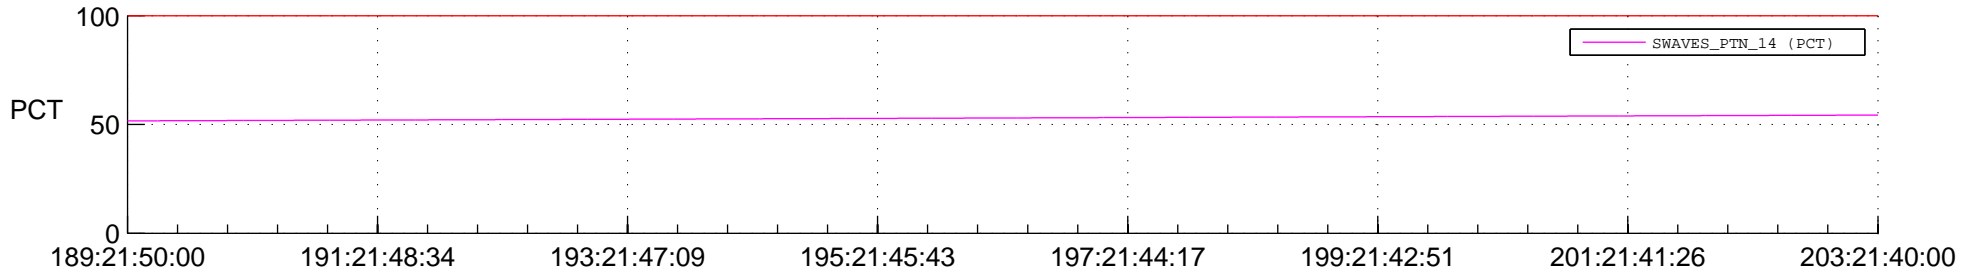

STEREO AHEAD SPACE WEATHER SSR PCT Full Prediction

SWAVES_Percent_Full_Prediction

IMPACT_Percent_Full_Prediction

PLASTIC_Percent_Full_Prediction

Spacecraft_DownLink_Rate

Ground Time (2015:189:21:50:00.000 -2015:203:21:40:00.000)