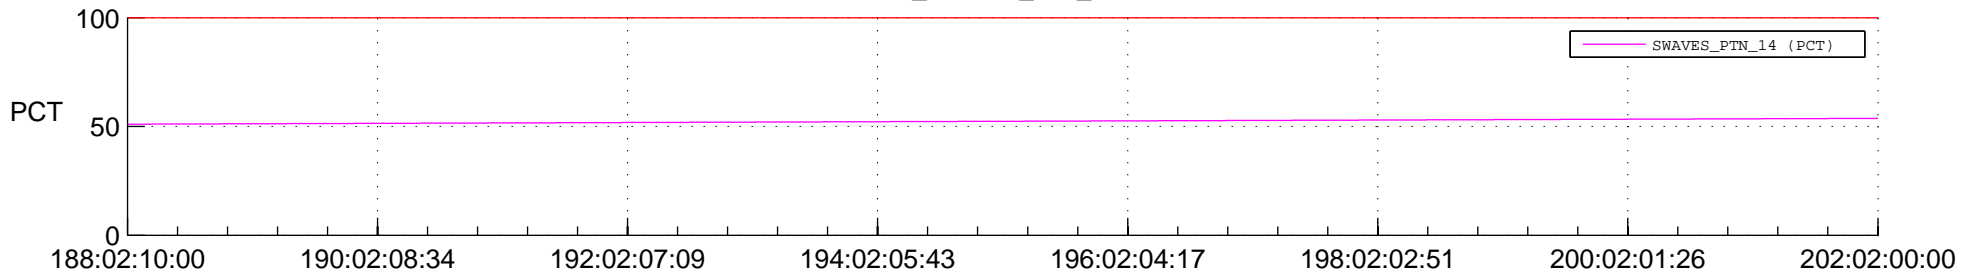

STEREO AHEAD SPACE WEATHER SSR PCT Full Prediction

SWAVES_Percent_Full_Prediction