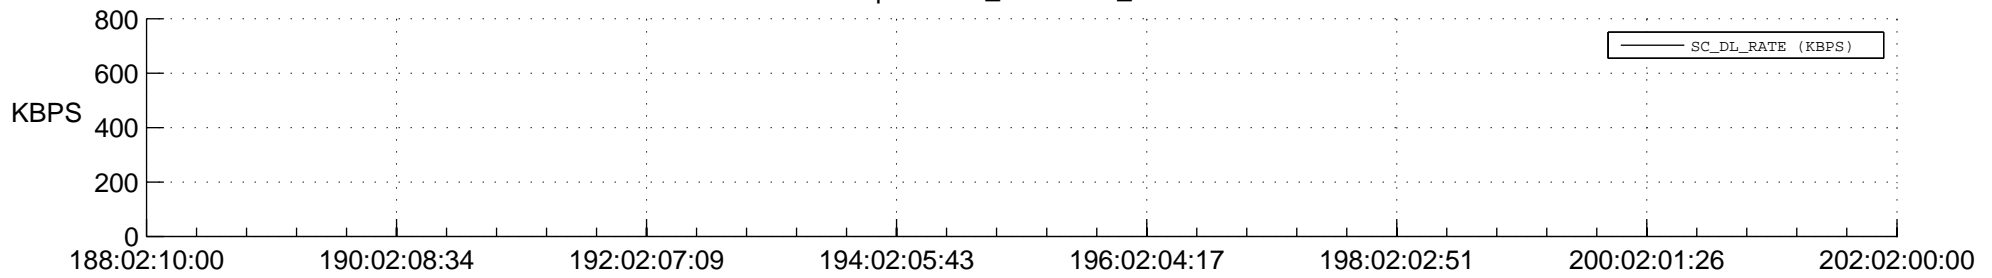

## Spacecraft\_DownLink\_Rate

Ground Time (2015:188:02:10:00.000 -2015:202:02:00:00.000)