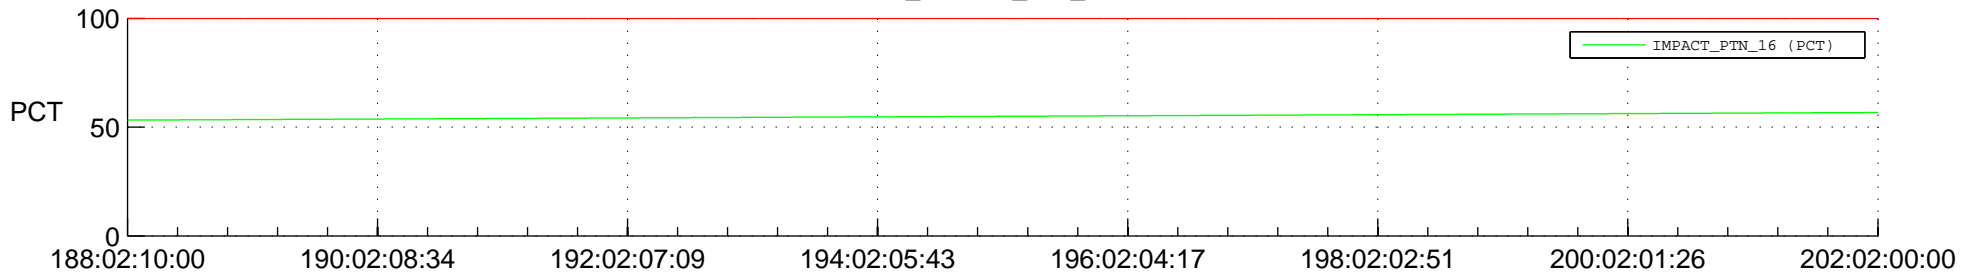

IMPACT_Percent_Full_Prediction