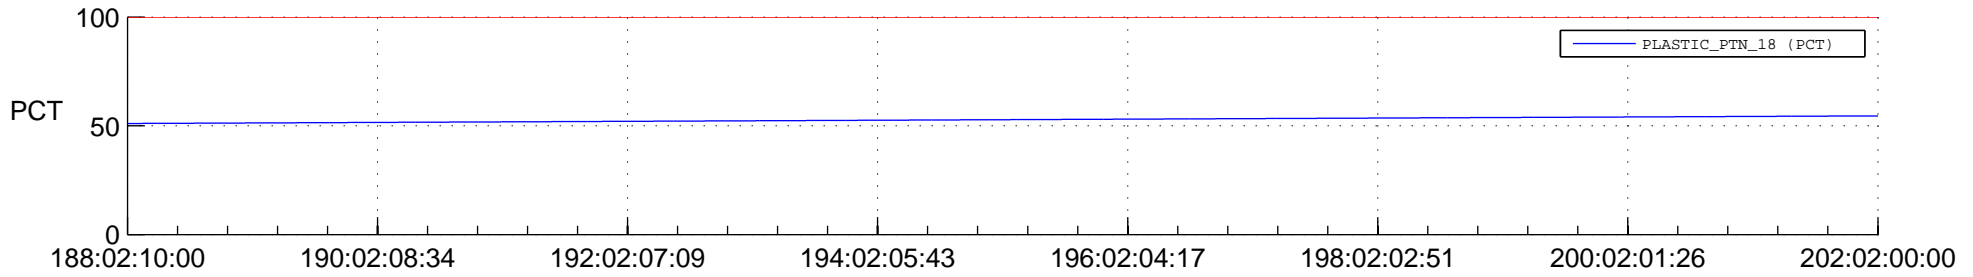

## SWAVES\_Percent\_Full\_Prediction

## Spacecraft\_DownLink\_Rate

Ground Time (2015:188:02:10:00.000 -2015:202:02:00:00.000)