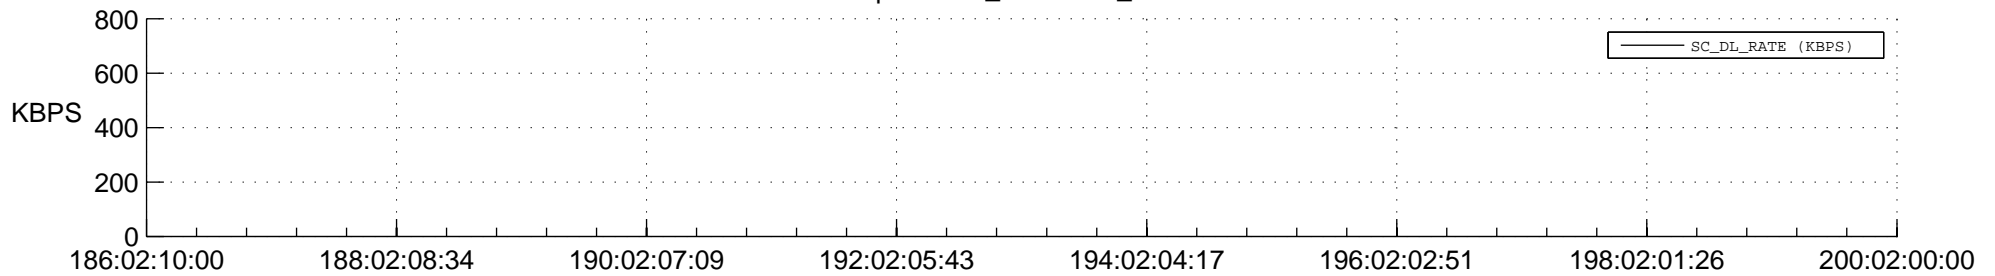

STEREO AHEAD SPACE WEATHER SSR PCT Full Prediction

SWAVES_Percent_Full_Prediction

IMPACT_Percent_Full_Prediction

PLASTIC_Percent_Full_Prediction

Spacecraft_DownLink_Rate

Ground Time (2015:186:02:10:00.000 -2015:200:02:00:00.000)