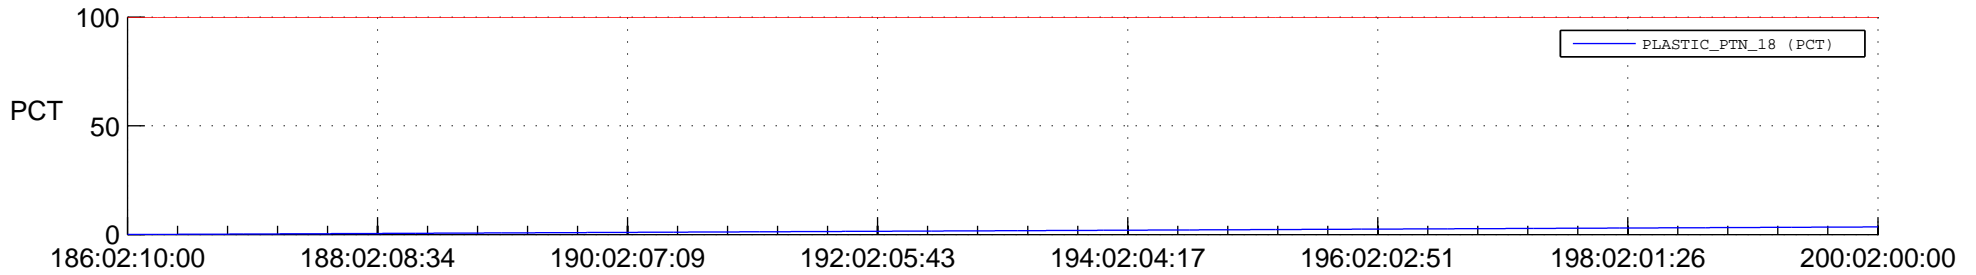

STEREO AHEAD SPACE WEATHER SSR PCT Full Prediction

SWAVES_Percent_Full_Prediction

IMPACT_Percent_Full_Prediction

PLASTIC_Percent_Full_Prediction

Spacecraft_DownLink_Rate

Ground Time (2015:186:02:10:00.000 -2015:200:02:00:00.000)