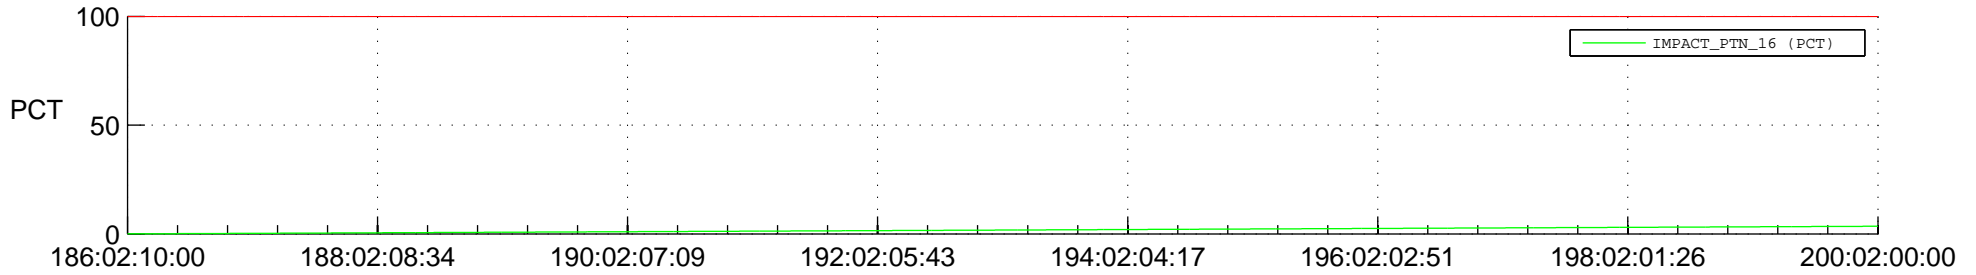

STEREO AHEAD SPACE WEATHER SSR PCT Full Prediction

SWAVES_Percent_Full_Prediction

IMPACT_Percent_Full_Prediction

PLASTIC_Percent_Full_Prediction

Spacecraft_DownLink_Rate

Ground Time (2015:186:02:10:00.000 -2015:200:02:00:00.000)