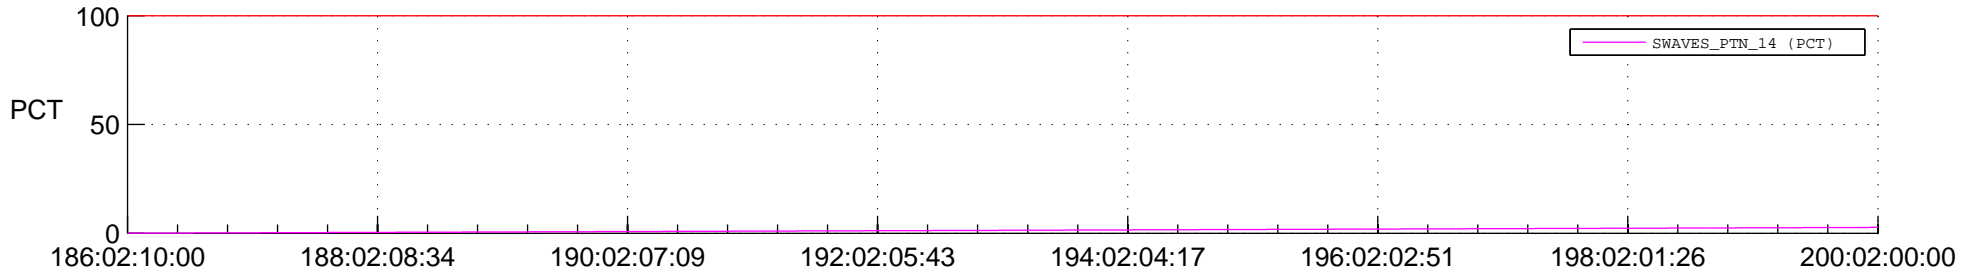

STEREO AHEAD SPACE WEATHER SSR PCT Full Prediction

SWAVES_Percent_Full_Prediction

IMPACT_Percent_Full_Prediction

PLASTIC_Percent_Full_Prediction

Spacecraft_DownLink_Rate

Ground Time (2015:186:02:10:00.000 -2015:200:02:00:00.000)