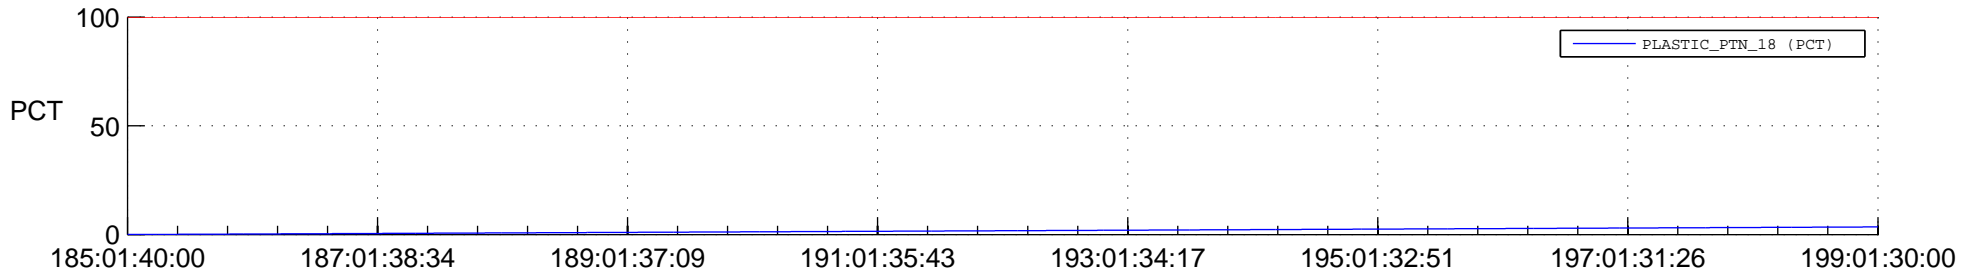

STEREO AHEAD SPACE WEATHER SSR PCT Full Prediction

SWAVES_Percent_Full_Prediction

IMPACT_Percent_Full_Prediction

PLASTIC_Percent_Full_Prediction

Spacecraft_DownLink_Rate