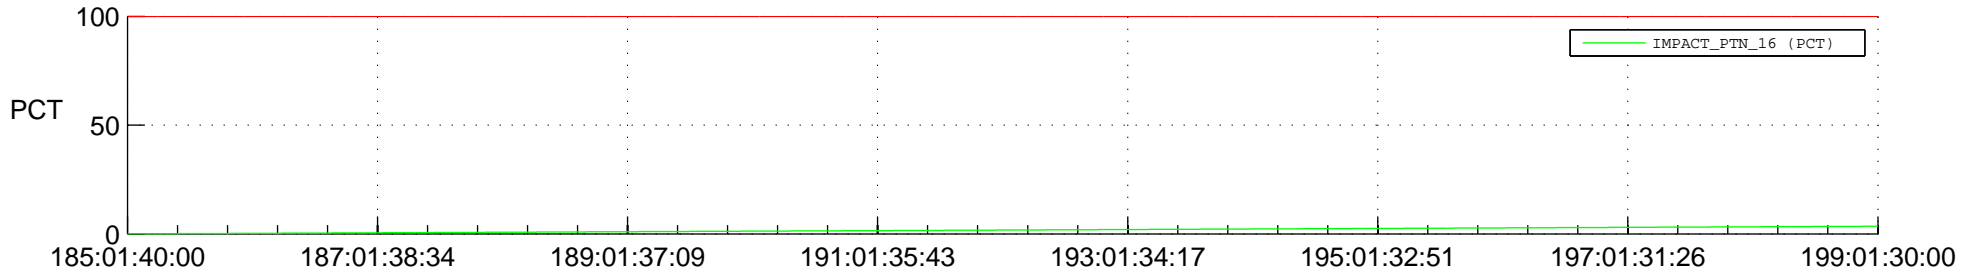

STEREO AHEAD SPACE WEATHER SSR PCT Full Prediction

SWAVES_Percent_Full_Prediction

IMPACT_Percent_Full_Prediction

PLASTIC_Percent_Full_Prediction

Spacecraft_DownLink_Rate