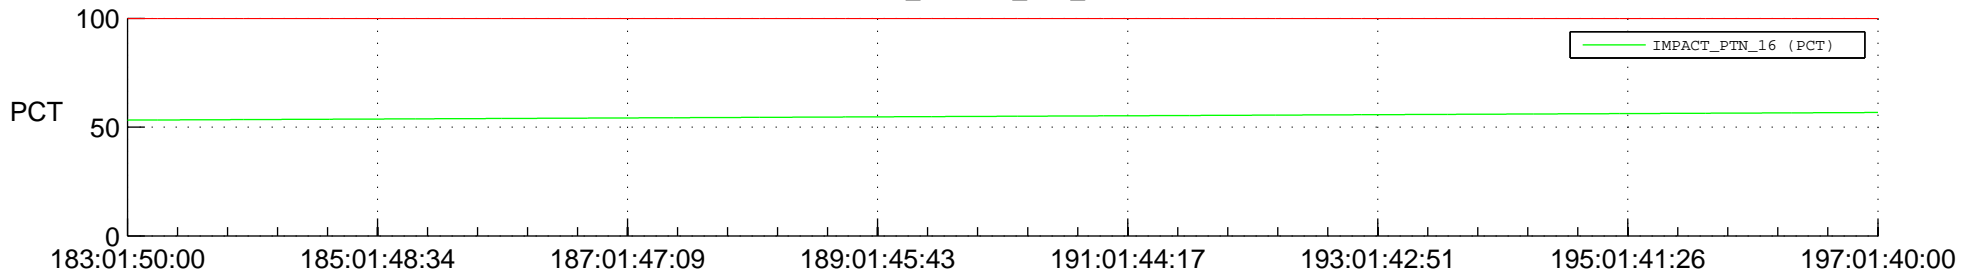

STEREO AHEAD SPACE WEATHER SSR PCT Full Prediction

SWAVES_Percent_Full_Prediction

IMPACT_Percent_Full_Prediction

PLASTIC_Percent_Full_Prediction

Spacecraft_DownLink_Rate

Ground Time (2015:183:01:50:00.000 -2015:197:01:40:00.000)