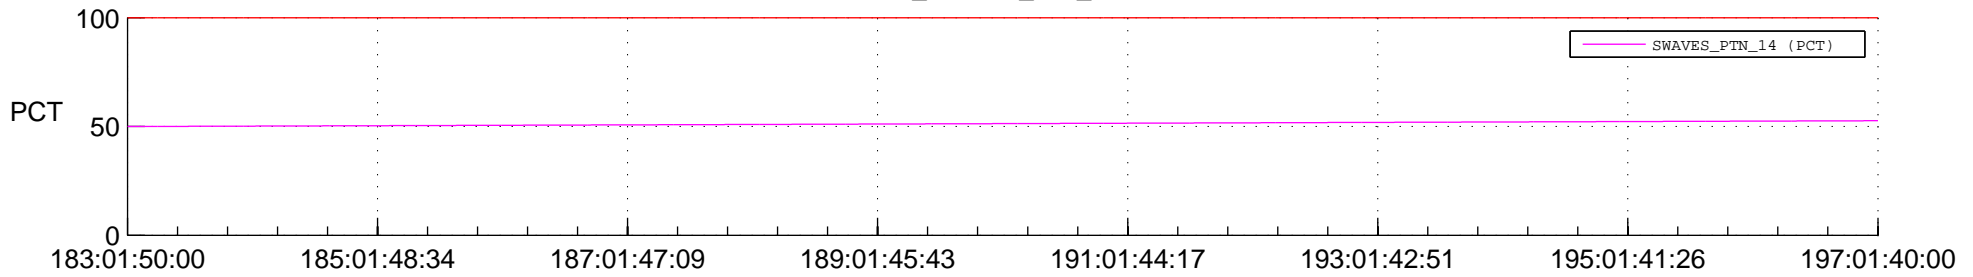

STEREO AHEAD SPACE WEATHER SSR PCT Full Prediction

SWAVES_Percent_Full_Prediction

IMPACT_Percent_Full_Prediction

PLASTIC_Percent_Full_Prediction

Spacecraft_DownLink_Rate

Ground Time (2015:183:01:50:00.000 -2015:197:01:40:00.000)