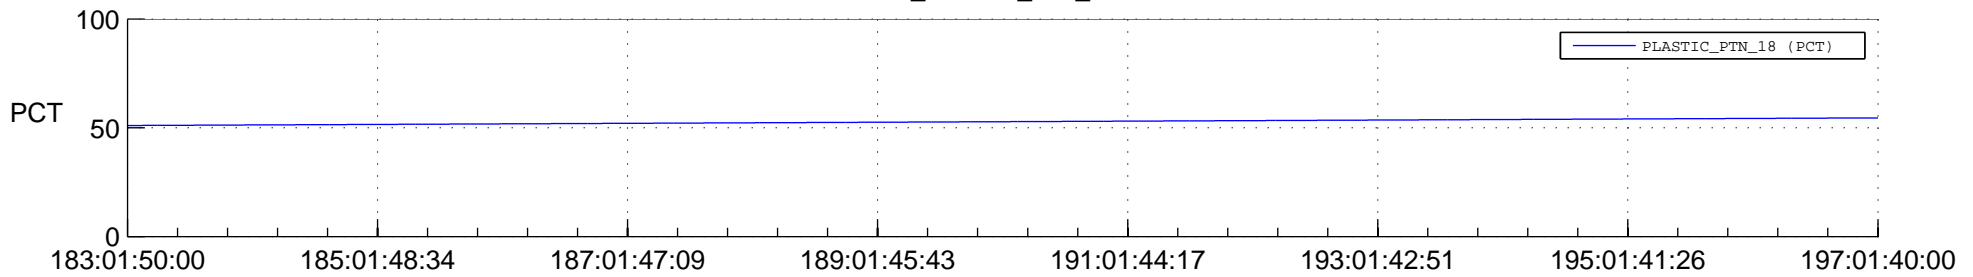

STEREO AHEAD SPACE WEATHER SSR PCT Full Prediction

SWAVES_Percent_Full_Prediction

IMPACT_Percent_Full_Prediction

PLASTIC_Percent_Full_Prediction

Spacecraft_DownLink_Rate

Ground Time (2015:183:01:50:00.000 -2015:197:01:40:00.000)