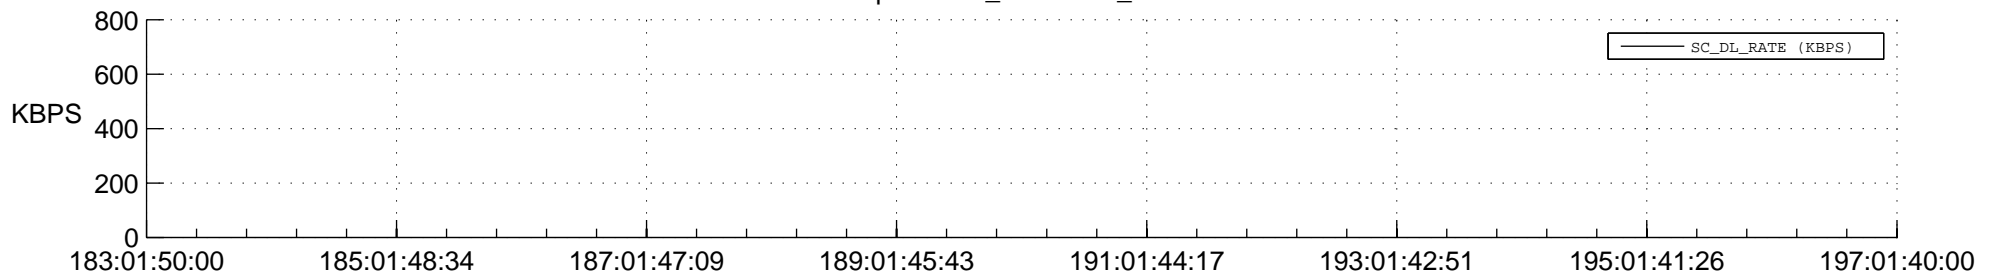

STEREO AHEAD SPACE WEATHER SSR PCT Full Prediction

SWAVES_Percent_Full_Prediction

IMPACT_Percent_Full_Prediction

PLASTIC_Percent_Full_Prediction

Spacecraft_DownLink_Rate

Ground Time (2015:183:01:50:00.000 -2015:197:01:40:00.000)