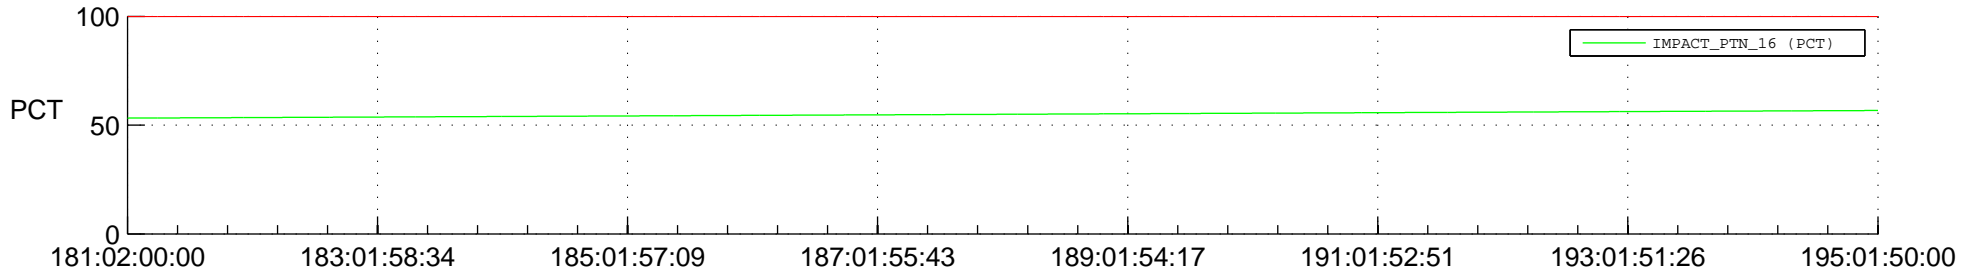

STEREO AHEAD SPACE WEATHER SSR PCT Full Prediction

SWAVES_Percent_Full_Prediction

IMPACT_Percent_Full_Prediction

PLASTIC_Percent_Full_Prediction

Spacecraft_DownLink_Rate

Ground Time (2015:181:02:00:00.000 -2015:195:01:50:00.000)