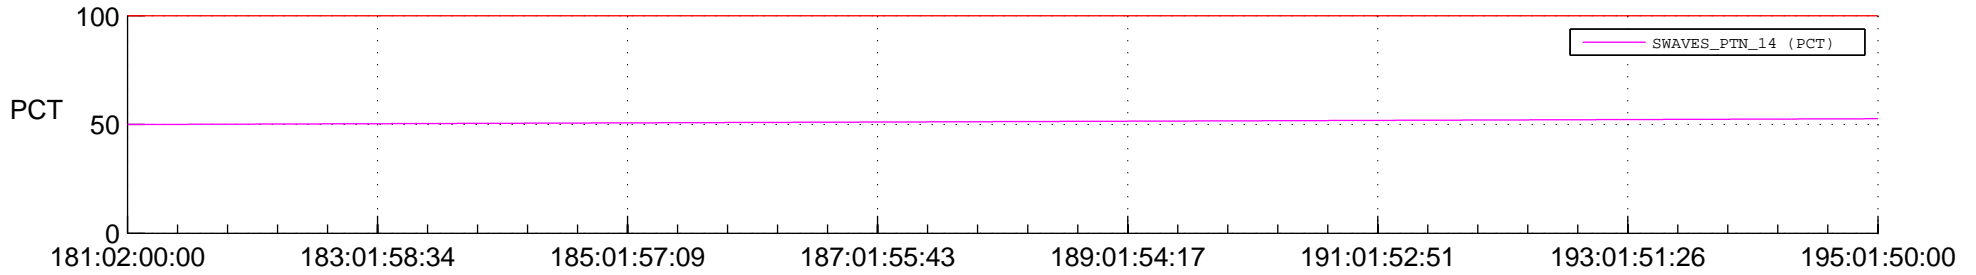

STEREO AHEAD SPACE WEATHER SSR PCT Full Prediction

SWAVES_Percent_Full_Prediction

IMPACT_Percent_Full_Prediction

PLASTIC_Percent_Full_Prediction

Spacecraft_DownLink_Rate

Ground Time (2015:181:02:00:00.000 -2015:195:01:50:00.000)