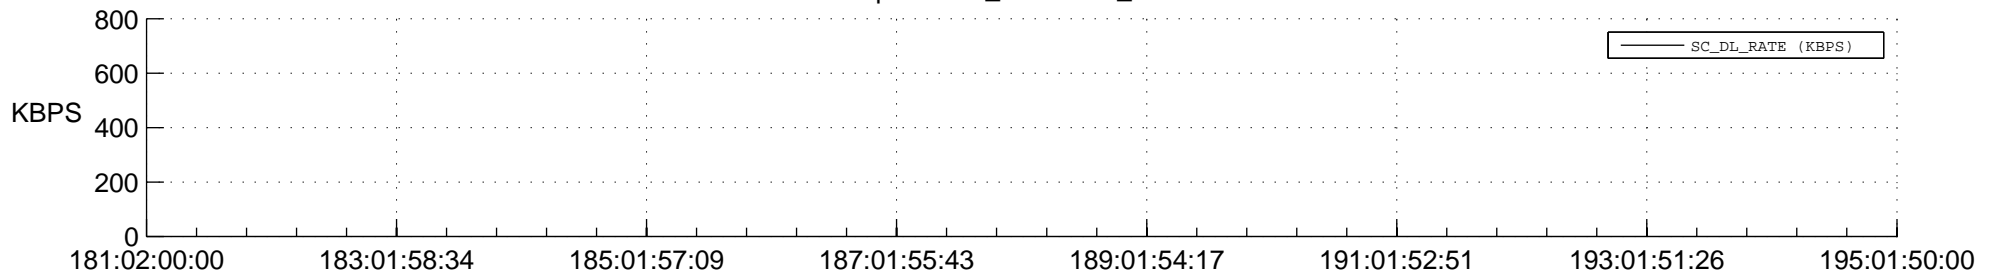

STEREO AHEAD SPACE WEATHER SSR PCT Full Prediction

SWAVES_Percent_Full_Prediction

IMPACT_Percent_Full_Prediction

PLASTIC_Percent_Full_Prediction

Spacecraft_DownLink_Rate

Ground Time (2015:181:02:00:00.000 -2015:195:01:50:00.000)