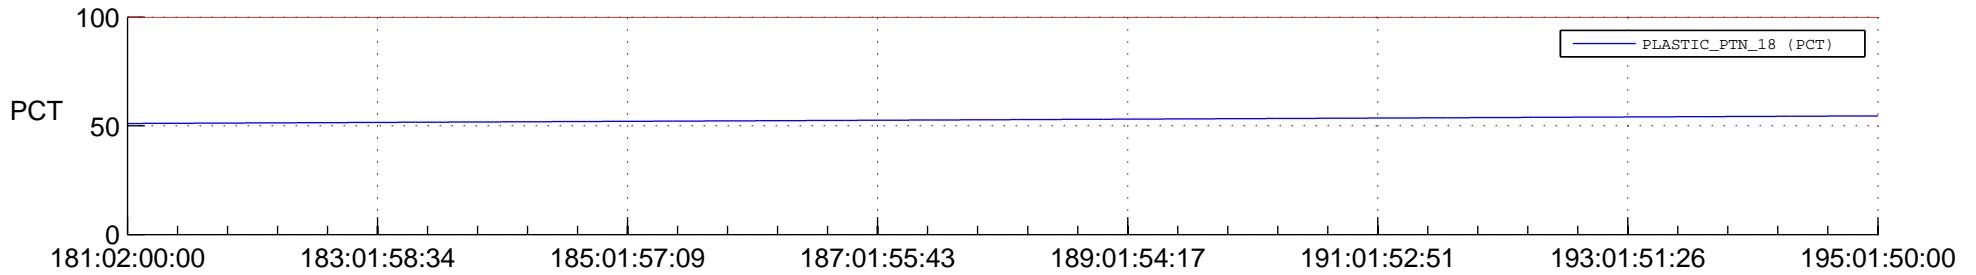

STEREO AHEAD SPACE WEATHER SSR PCT Full Prediction

SWAVES_Percent_Full_Prediction

IMPACT_Percent_Full_Prediction

PLASTIC_Percent_Full_Prediction

Spacecraft_DownLink_Rate

Ground Time (2015:181:02:00:00.000 -2015:195:01:50:00.000)