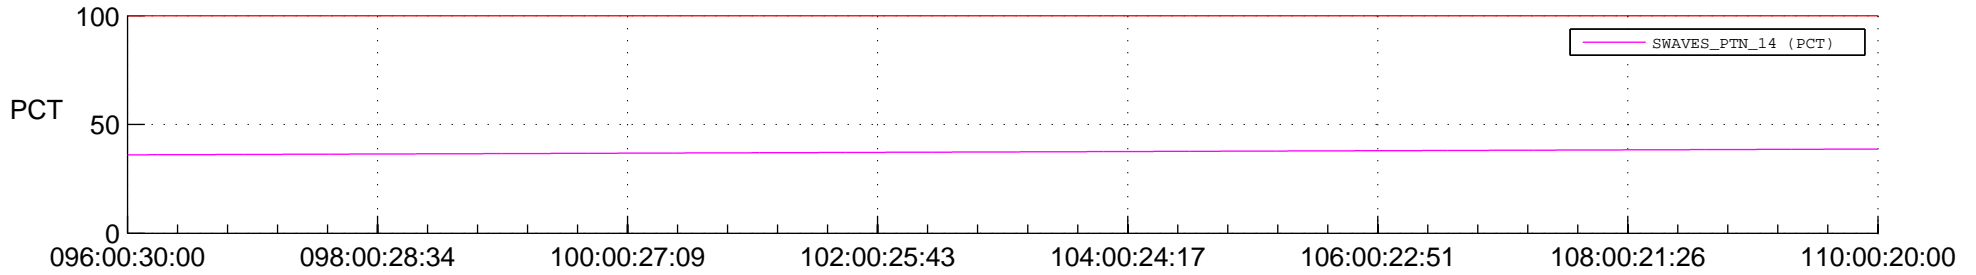

STEREO AHEAD SPACE WEATHER SSR PCT Full Prediction

SWAVES_Percent_Full_Prediction

IMPACT_Percent_Full_Prediction

PLASTIC_Percent_Full_Prediction

Spacecraft_DownLink_Rate

Ground Time (2015:096:00:30:00.000 -2015:110:00:20:00.000)