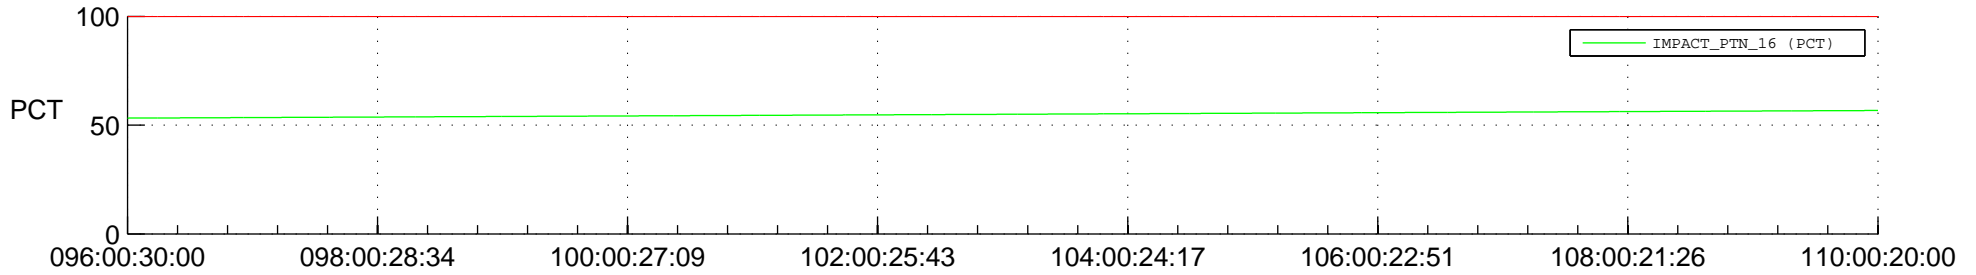

STEREO AHEAD SPACE WEATHER SSR PCT Full Prediction

SWAVES_Percent_Full_Prediction

IMPACT_Percent_Full_Prediction

PLASTIC_Percent_Full_Prediction

Spacecraft_DownLink_Rate

Ground Time (2015:096:00:30:00.000 -2015:110:00:20:00.000)