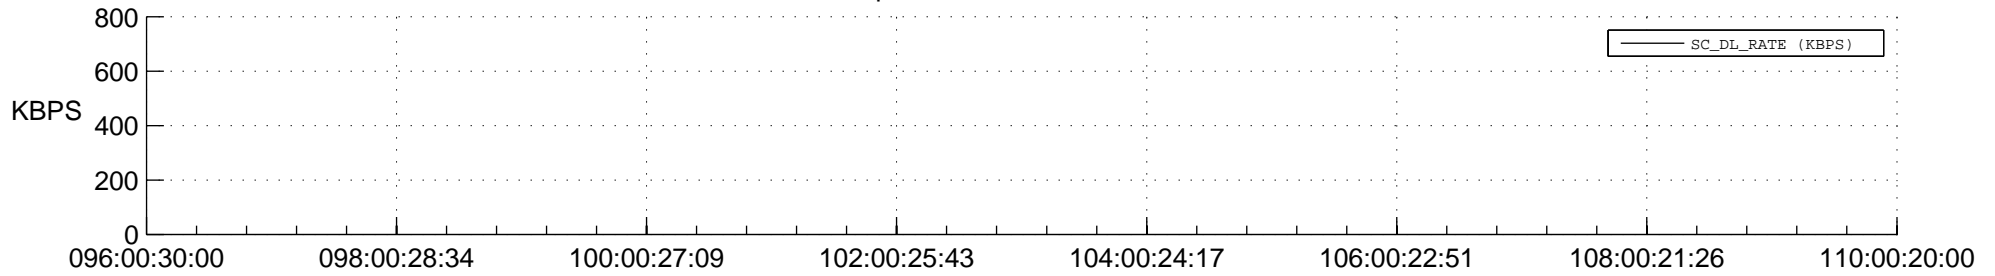

STEREO AHEAD SPACE WEATHER SSR PCT Full Prediction

SWAVES_Percent_Full_Prediction

IMPACT_Percent_Full_Prediction

PLASTIC_Percent_Full_Prediction

Spacecraft_DownLink_Rate

Ground Time (2015:096:00:30:00.000 -2015:110:00:20:00.000)