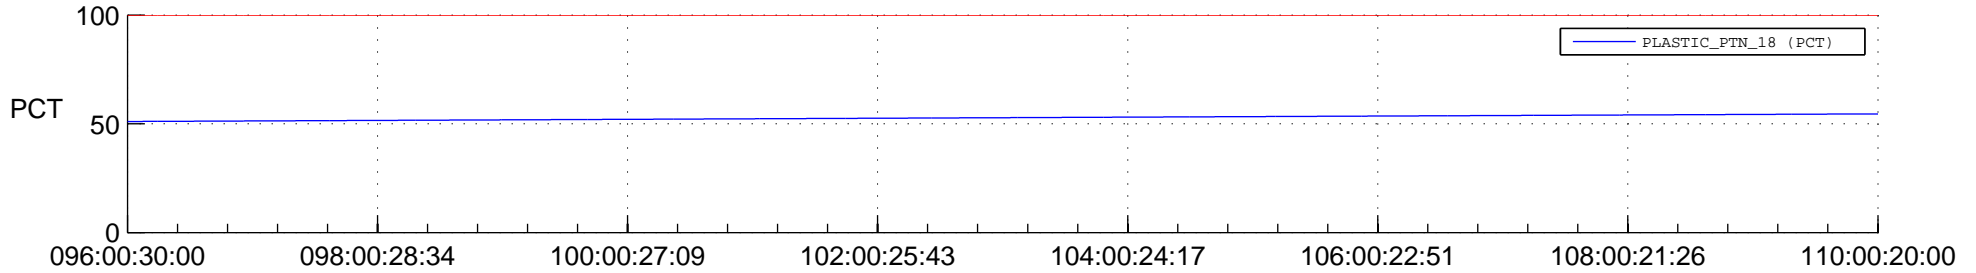

STEREO AHEAD SPACE WEATHER SSR PCT Full Prediction

SWAVES_Percent_Full_Prediction

IMPACT_Percent_Full_Prediction

PLASTIC_Percent_Full_Prediction

Spacecraft_DownLink_Rate

Ground Time (2015:096:00:30:00.000 -2015:110:00:20:00.000)