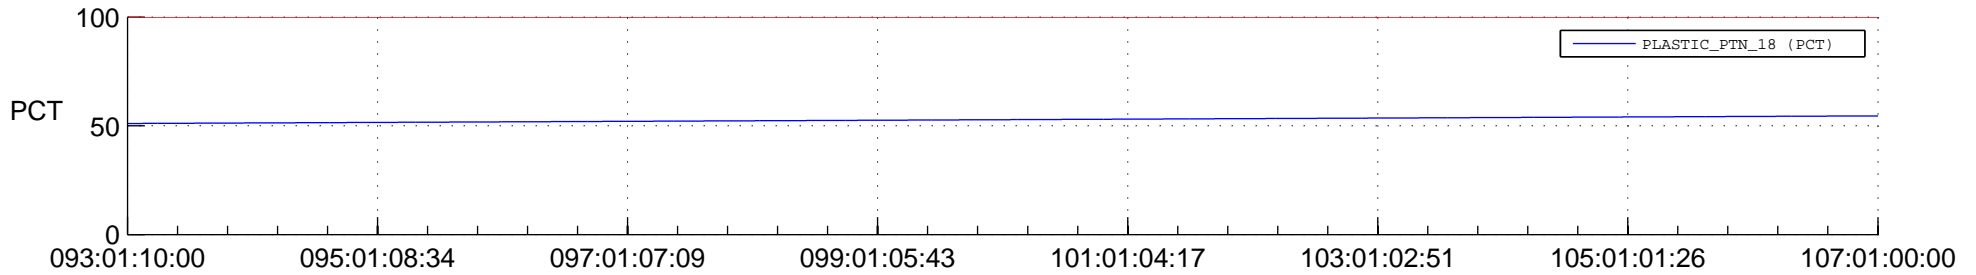

STEREO AHEAD SPACE WEATHER SSR PCT Full Prediction

SWAVES_Percent_Full_Prediction

IMPACT_Percent_Full_Prediction

PLASTIC_Percent_Full_Prediction

Spacecraft_DownLink_Rate

Ground Time (2015:093:01:10:00.000 -2015:107:01:00:00.000)