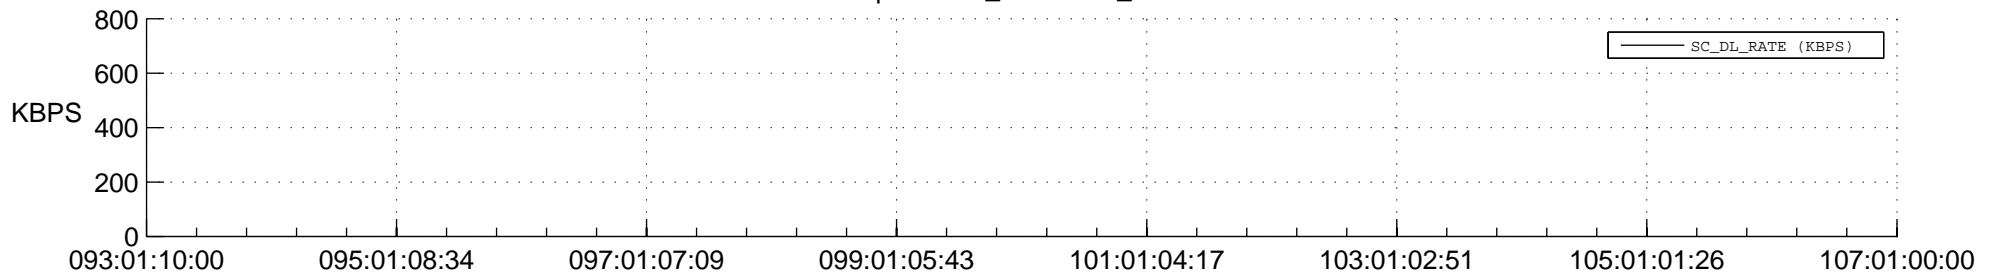

STEREO AHEAD SPACE WEATHER SSR PCT Full Prediction

SWAVES_Percent_Full_Prediction

IMPACT_Percent_Full_Prediction

PLASTIC_Percent_Full_Prediction

Spacecraft_DownLink_Rate

Ground Time (2015:093:01:10:00.000 -2015:107:01:00:00.000)