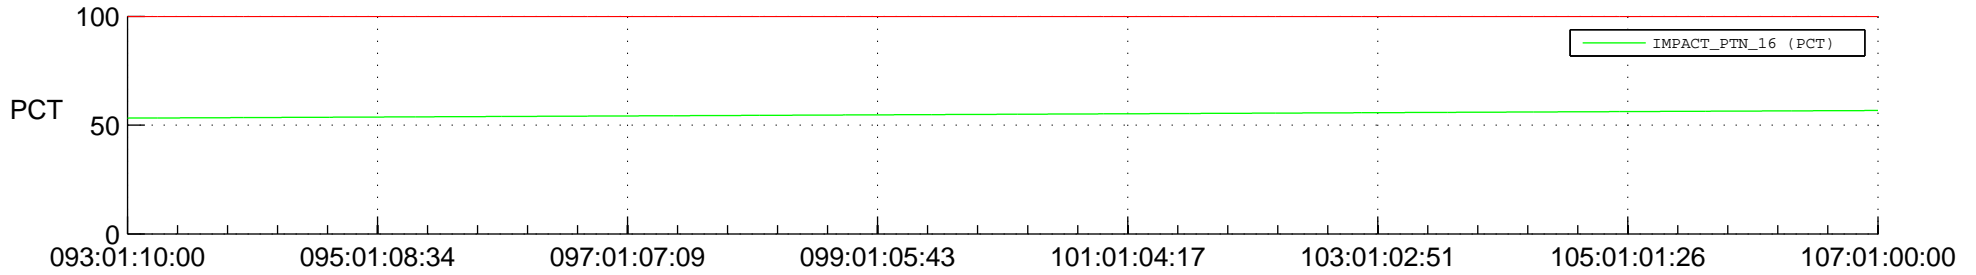

STEREO AHEAD SPACE WEATHER SSR PCT Full Prediction

SWAVES_Percent_Full_Prediction

IMPACT_Percent_Full_Prediction

PLASTIC_Percent_Full_Prediction

Spacecraft_DownLink_Rate

Ground Time (2015:093:01:10:00.000 -2015:107:01:00:00.000)