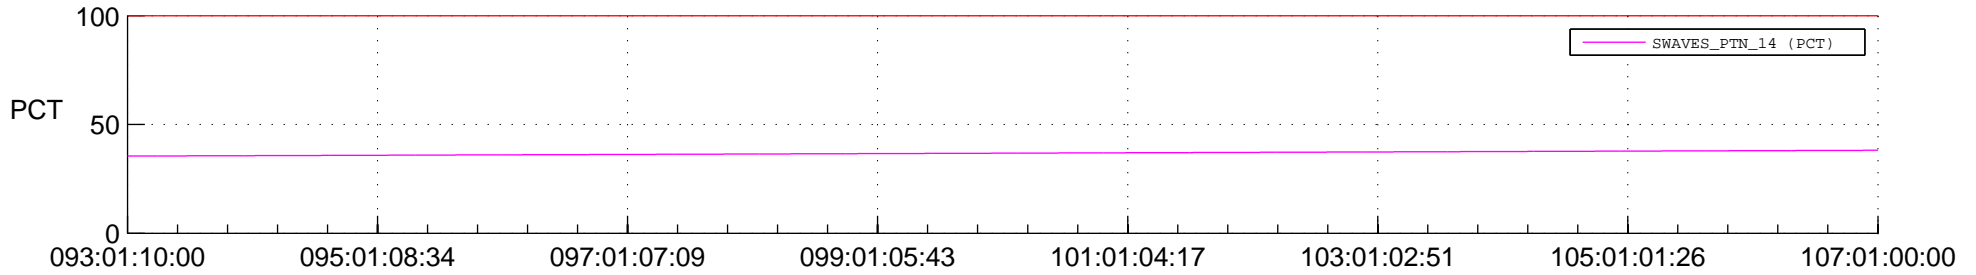

STEREO AHEAD SPACE WEATHER SSR PCT Full Prediction

SWAVES_Percent_Full_Prediction

IMPACT_Percent_Full_Prediction

PLASTIC_Percent_Full_Prediction

Spacecraft_DownLink_Rate

Ground Time (2015:093:01:10:00.000 -2015:107:01:00:00.000)