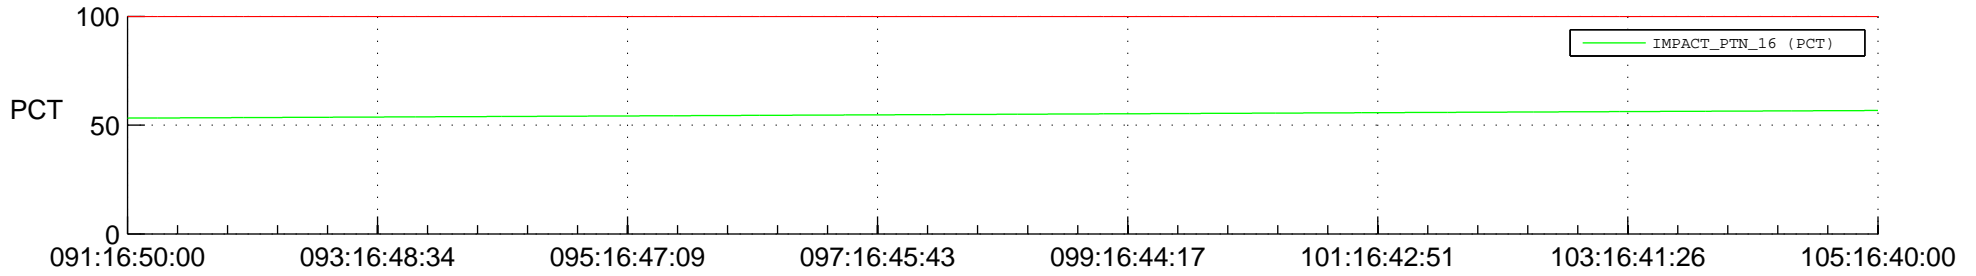

STEREO AHEAD SPACE WEATHER SSR PCT Full Prediction

SWAVES_Percent_Full_Prediction

IMPACT_Percent_Full_Prediction

PLASTIC_Percent_Full_Prediction

Spacecraft_DownLink_Rate

Ground Time (2015:091:16:50:00.000 -2015:105:16:40:00.000)