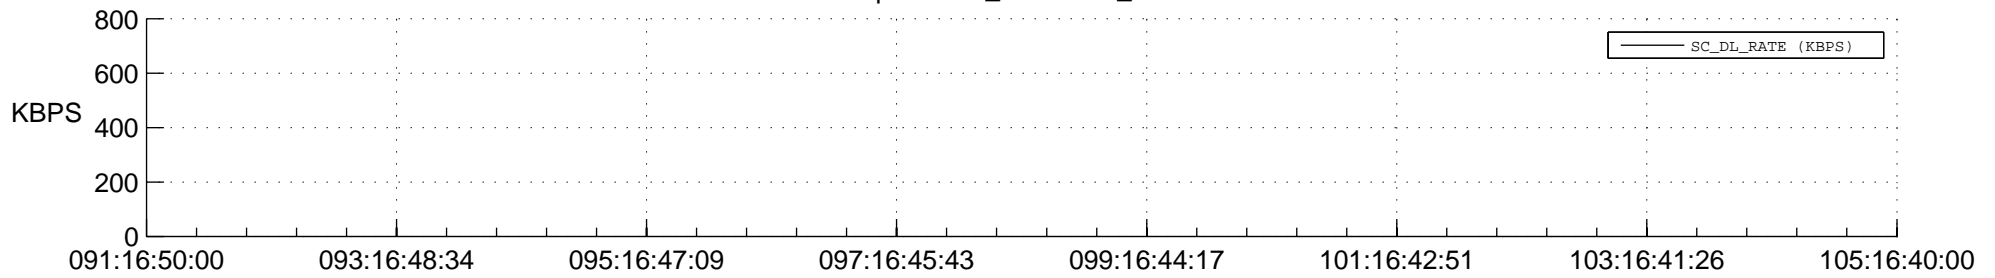

STEREO AHEAD SPACE WEATHER SSR PCT Full Prediction

SWAVES_Percent_Full_Prediction

IMPACT_Percent_Full_Prediction

PLASTIC_Percent_Full_Prediction

Spacecraft_DownLink_Rate

Ground Time (2015:091:16:50:00.000 -2015:105:16:40:00.000)