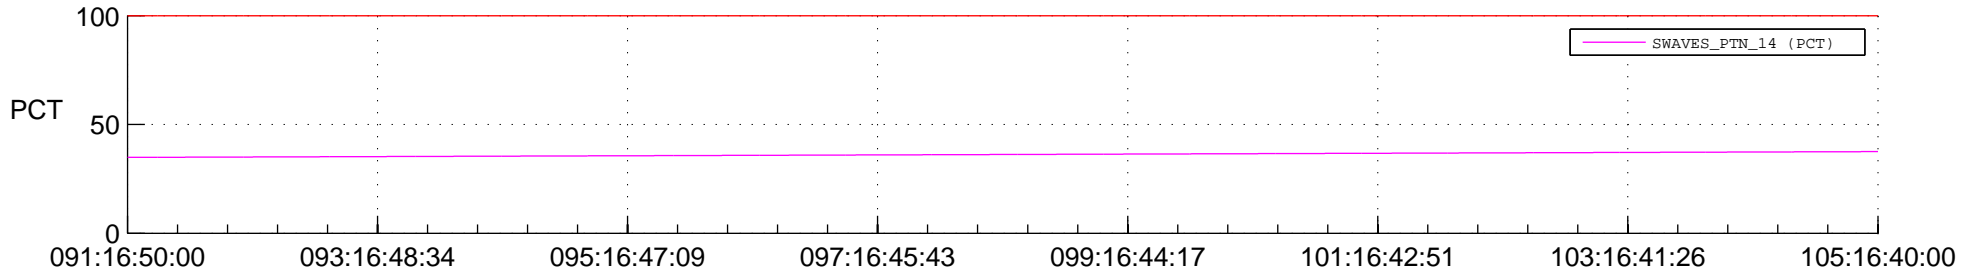

STEREO AHEAD SPACE WEATHER SSR PCT Full Prediction

SWAVES_Percent_Full_Prediction

IMPACT_Percent_Full_Prediction

PLASTIC_Percent_Full_Prediction

Spacecraft_DownLink_Rate

Ground Time (2015:091:16:50:00.000 -2015:105:16:40:00.000)