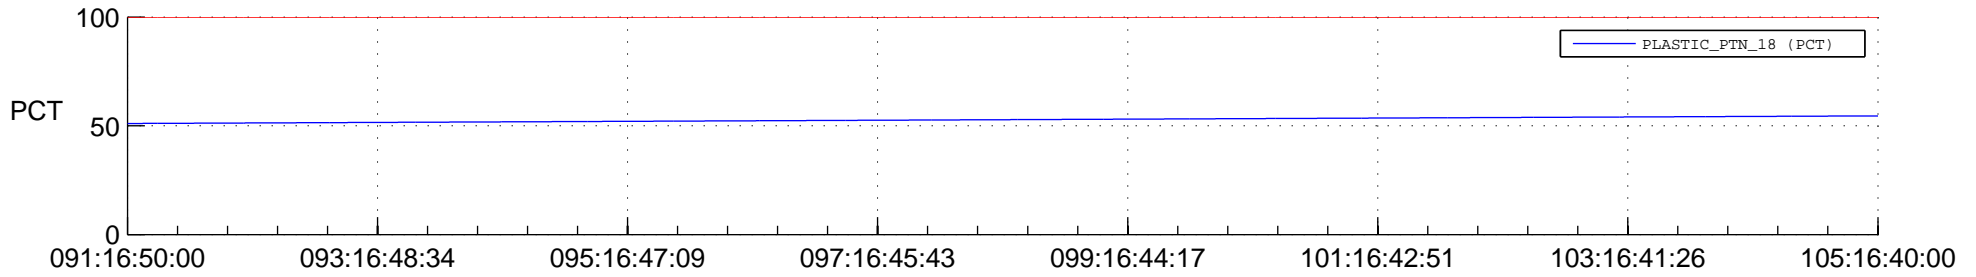

STEREO AHEAD SPACE WEATHER SSR PCT Full Prediction

SWAVES_Percent_Full_Prediction

IMPACT_Percent_Full_Prediction

PLASTIC_Percent_Full_Prediction

Spacecraft_DownLink_Rate

Ground Time (2015:091:16:50:00.000 -2015:105:16:40:00.000)