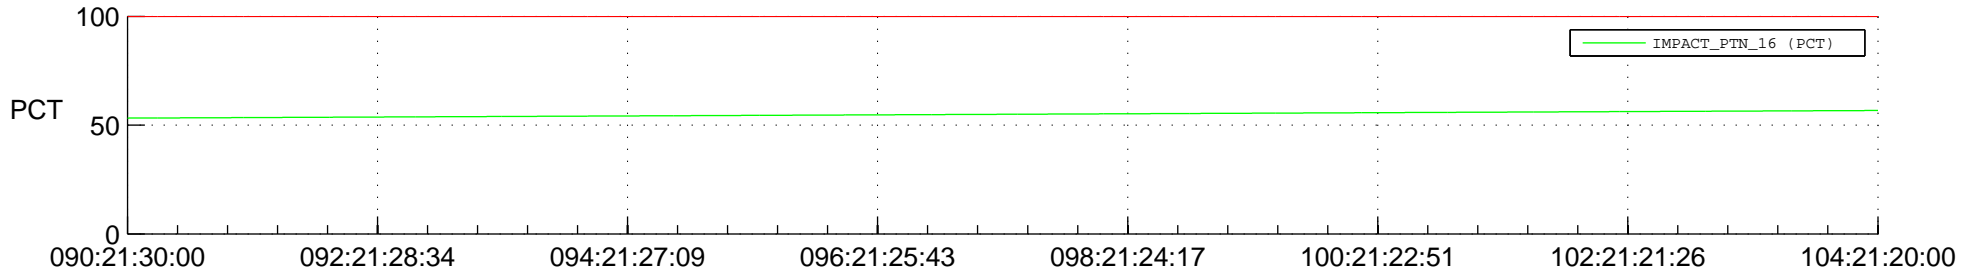

STEREO AHEAD SPACE WEATHER SSR PCT Full Prediction

SWAVES_Percent_Full_Prediction

IMPACT_Percent_Full_Prediction

PLASTIC_Percent_Full_Prediction

Spacecraft_DownLink_Rate

Ground Time (2015:090:21:30:00.000 -2015:104:21:20:00.000)