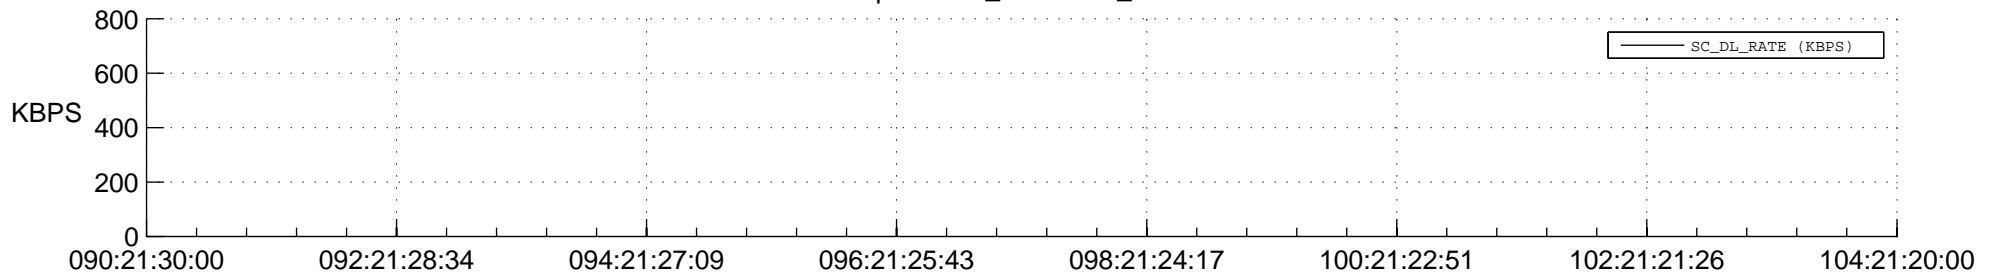

STEREO AHEAD SPACE WEATHER SSR PCT Full Prediction

SWAVES_Percent_Full_Prediction

IMPACT_Percent_Full_Prediction

PLASTIC_Percent_Full_Prediction

Spacecraft_DownLink_Rate

Ground Time (2015:090:21:30:00.000 -2015:104:21:20:00.000)