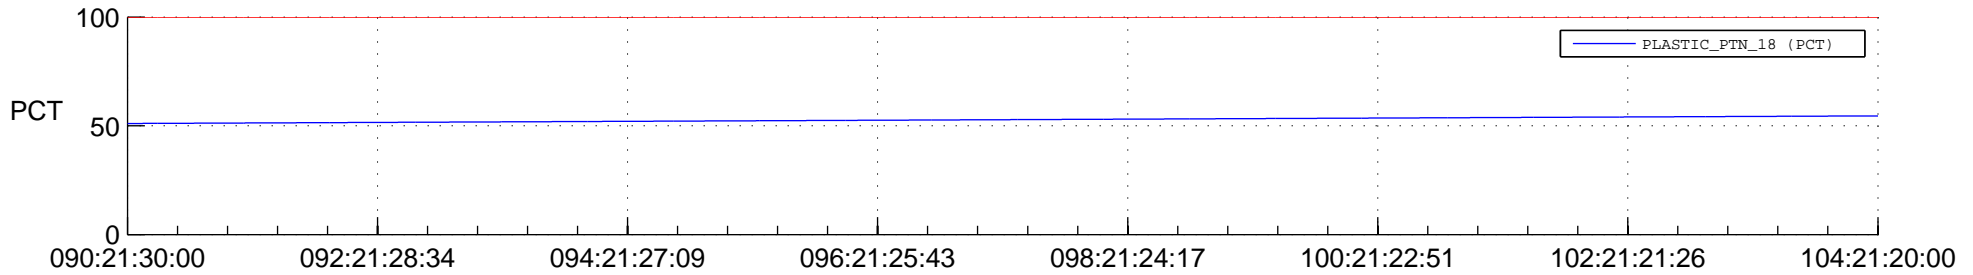

STEREO AHEAD SPACE WEATHER SSR PCT Full Prediction

SWAVES_Percent_Full_Prediction

IMPACT_Percent_Full_Prediction

PLASTIC_Percent_Full_Prediction

Spacecraft_DownLink_Rate

Ground Time (2015:090:21:30:00.000 -2015:104:21:20:00.000)