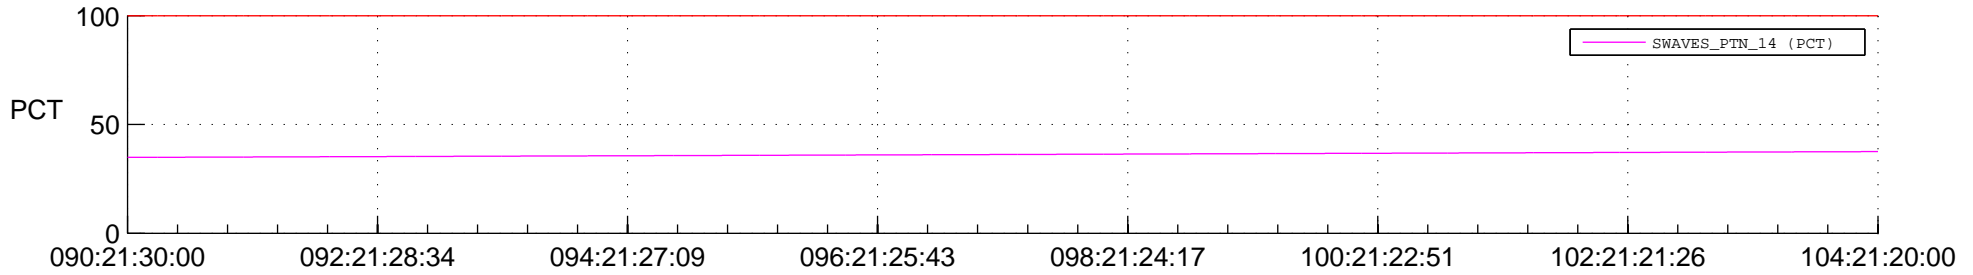

STEREO AHEAD SPACE WEATHER SSR PCT Full Prediction

SWAVES_Percent_Full_Prediction

IMPACT_Percent_Full_Prediction

PLASTIC_Percent_Full_Prediction

Spacecraft_DownLink_Rate

Ground Time (2015:090:21:30:00.000 -2015:104:21:20:00.000)