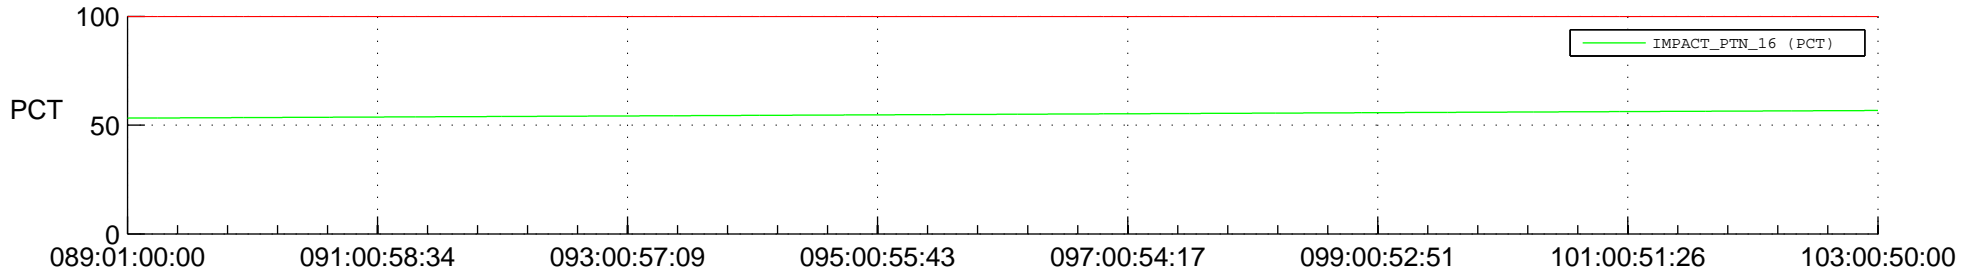

STEREO AHEAD SPACE WEATHER SSR PCT Full Prediction

SWAVES_Percent_Full_Prediction

IMPACT_Percent_Full_Prediction

PLASTIC_Percent_Full_Prediction

Spacecraft_DownLink_Rate

Ground Time (2015:089:01:00:00.000 -2015:103:00:50:00.000)