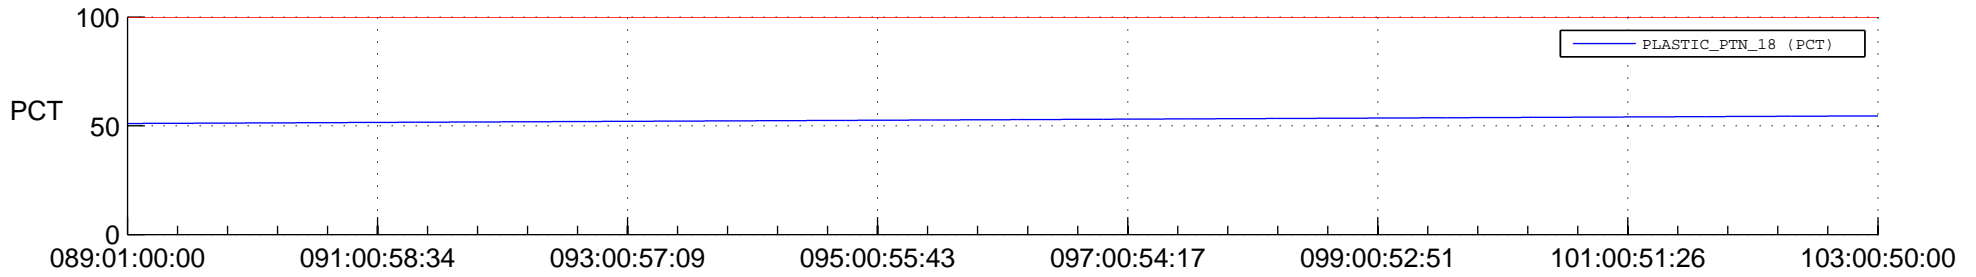

STEREO AHEAD SPACE WEATHER SSR PCT Full Prediction

SWAVES_Percent_Full_Prediction

IMPACT_Percent_Full_Prediction

PLASTIC_Percent_Full_Prediction

Spacecraft_DownLink_Rate

Ground Time (2015:089:01:00:00.000 -2015:103:00:50:00.000)