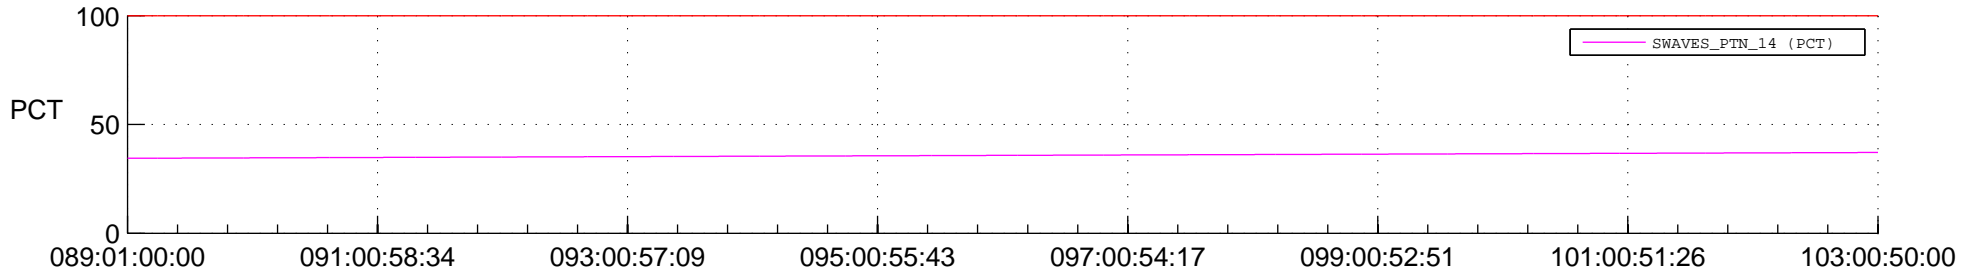

STEREO AHEAD SPACE WEATHER SSR PCT Full Prediction

SWAVES_Percent_Full_Prediction

IMPACT_Percent_Full_Prediction

PLASTIC_Percent_Full_Prediction

Spacecraft_DownLink_Rate

Ground Time (2015:089:01:00:00.000 -2015:103:00:50:00.000)