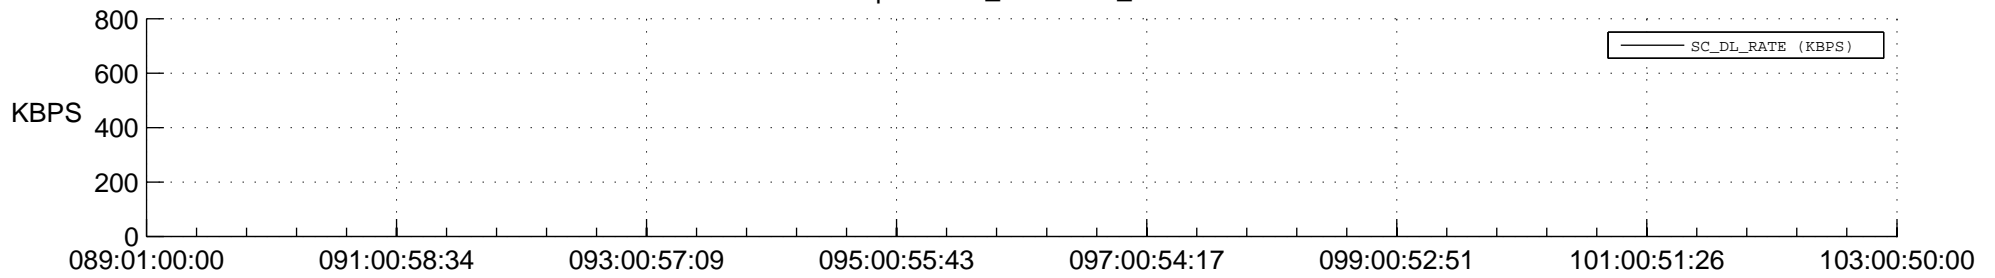

STEREO AHEAD SPACE WEATHER SSR PCT Full Prediction

SWAVES_Percent_Full_Prediction

IMPACT_Percent_Full_Prediction

PLASTIC_Percent_Full_Prediction

Spacecraft_DownLink_Rate

Ground Time (2015:089:01:00:00.000 -2015:103:00:50:00.000)