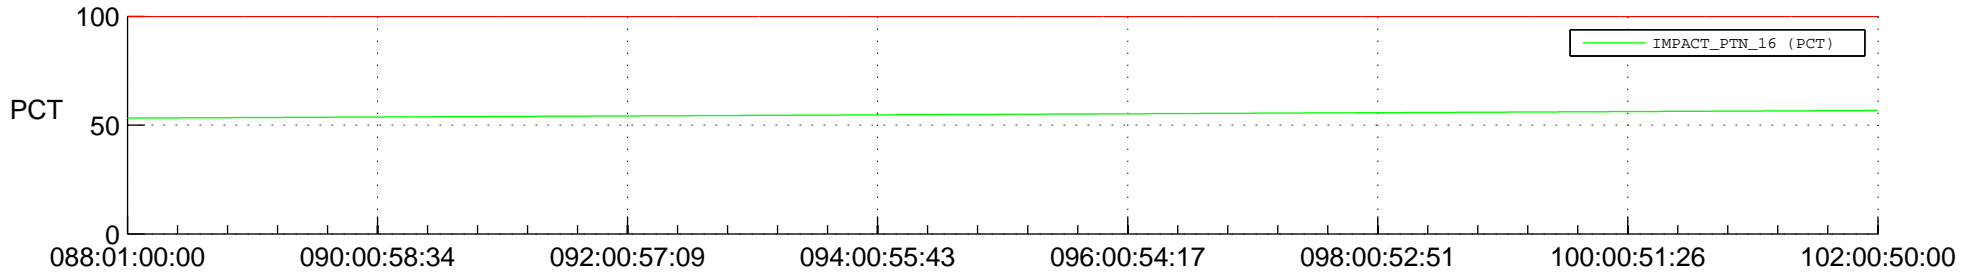

IMPACT_Percent_Full_Prediction