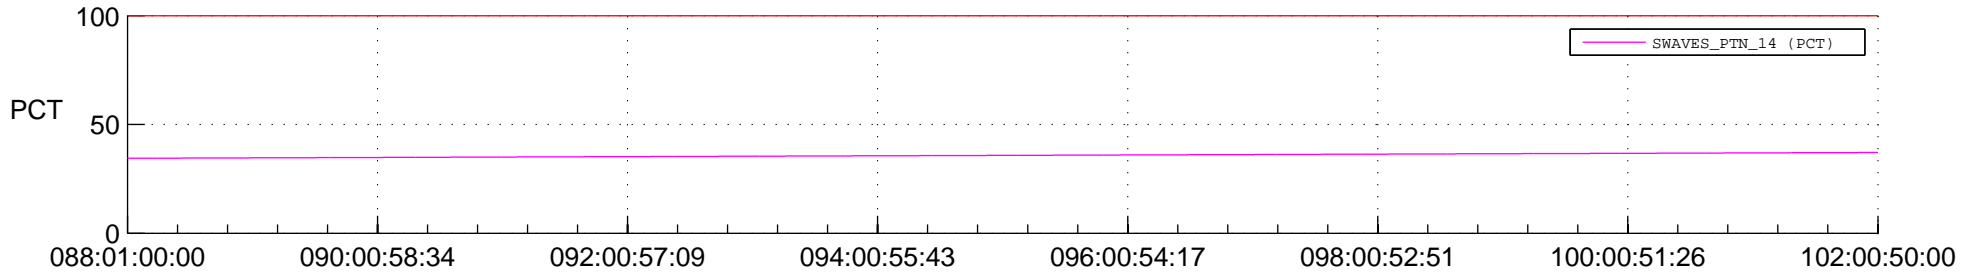

STEREO AHEAD SPACE WEATHER SSR PCT Full Prediction

SWAVES_Percent_Full_Prediction