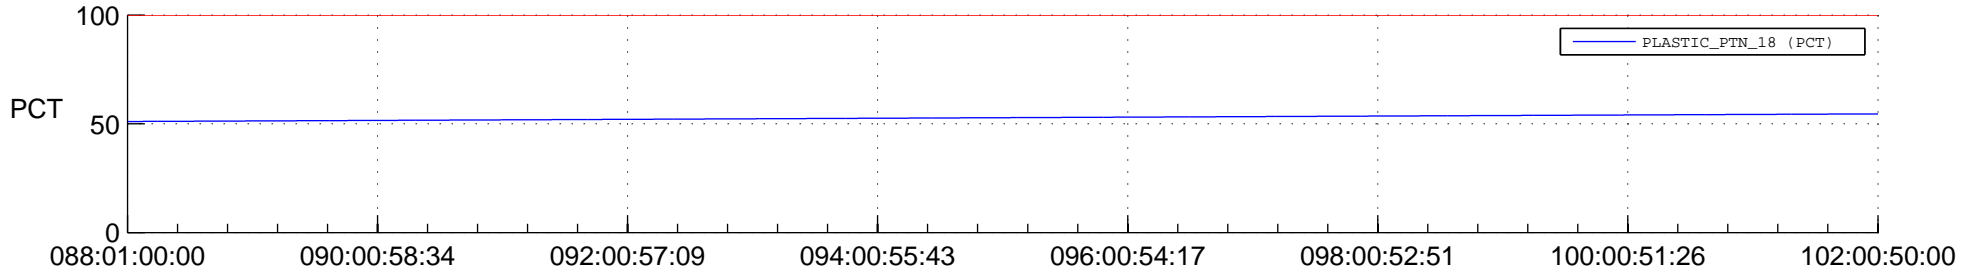

## Spacecraft\_DownLink\_Rate

Ground Time (2015:088:01:00:00.000 -2015:102:00:50:00.000)