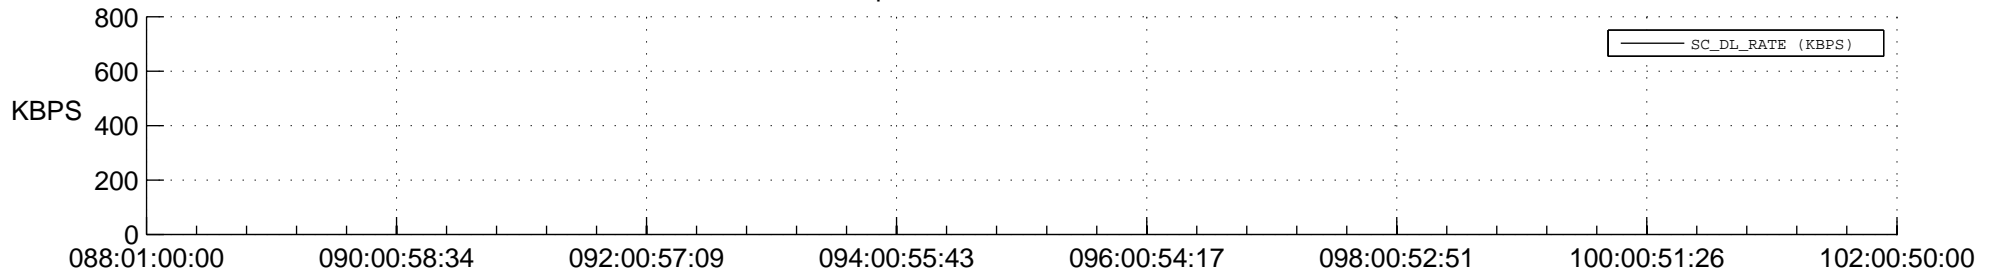

## Spacecraft\_DownLink\_Rate

Ground Time (2015:088:01:00:00.000 -2015:102:00:50:00.000)