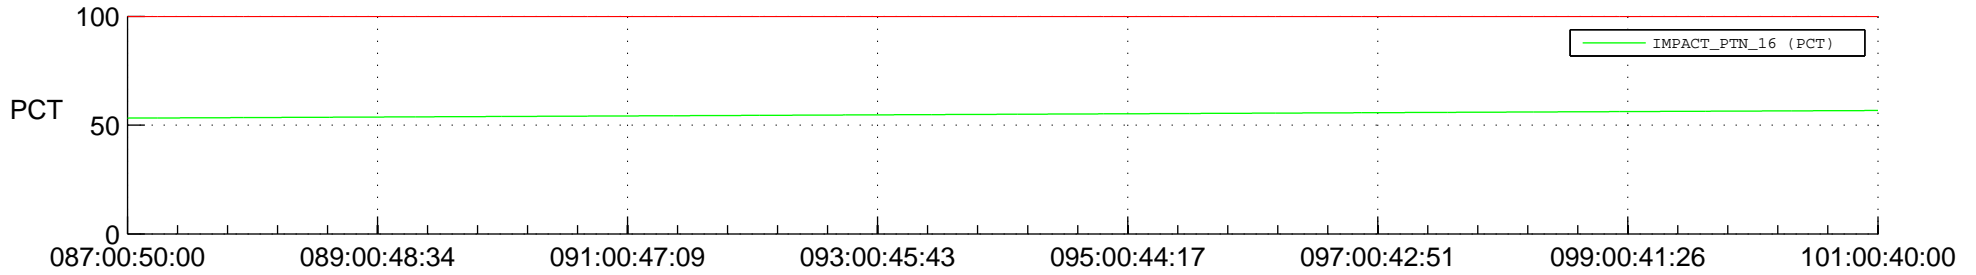

STEREO AHEAD SPACE WEATHER SSR PCT Full Prediction

SWAVES_Percent_Full_Prediction

IMPACT_Percent_Full_Prediction

PLASTIC_Percent_Full_Prediction

Spacecraft_DownLink_Rate

Ground Time (2015:087:00:50:00.000 -2015:101:00:40:00.000)