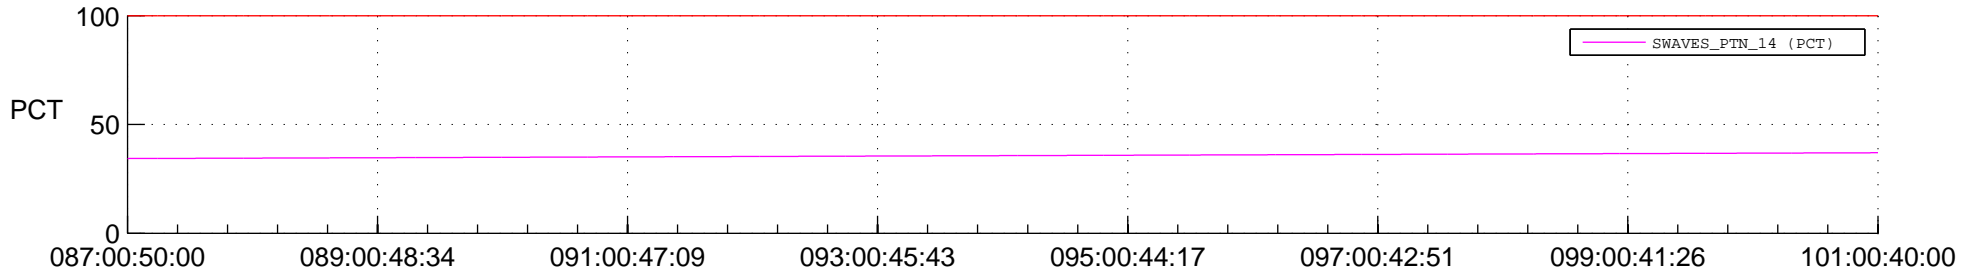

STEREO AHEAD SPACE WEATHER SSR PCT Full Prediction

SWAVES_Percent_Full_Prediction

IMPACT_Percent_Full_Prediction

PLASTIC_Percent_Full_Prediction

Spacecraft_DownLink_Rate

Ground Time (2015:087:00:50:00.000 -2015:101:00:40:00.000)