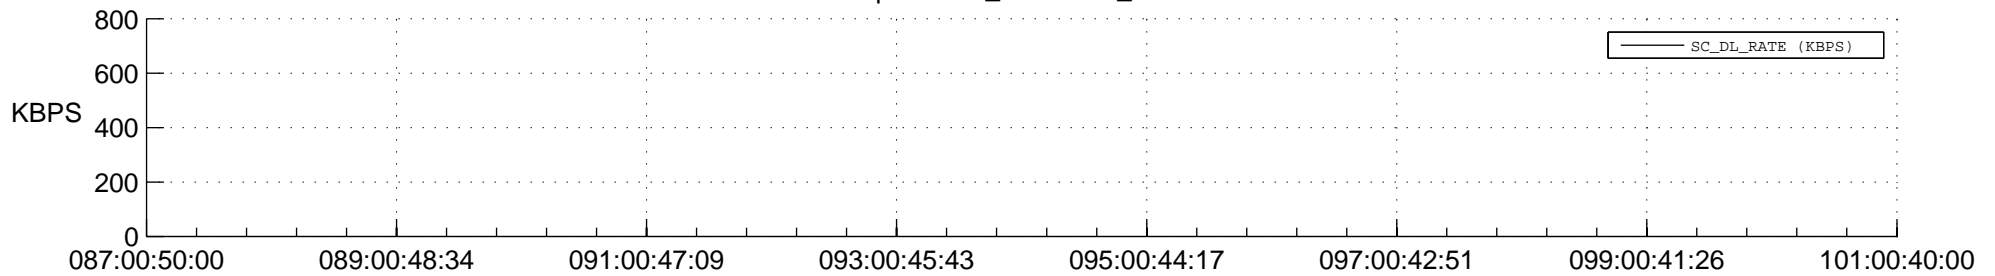

STEREO AHEAD SPACE WEATHER SSR PCT Full Prediction

SWAVES_Percent_Full_Prediction

IMPACT_Percent_Full_Prediction

PLASTIC_Percent_Full_Prediction

Spacecraft_DownLink_Rate

Ground Time (2015:087:00:50:00.000 -2015:101:00:40:00.000)