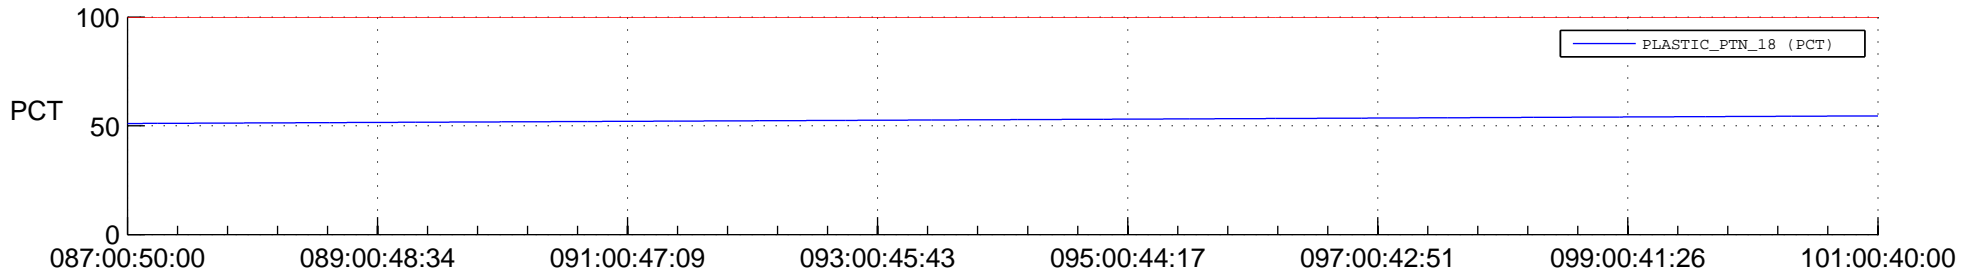

STEREO AHEAD SPACE WEATHER SSR PCT Full Prediction

SWAVES_Percent_Full_Prediction

IMPACT_Percent_Full_Prediction

PLASTIC_Percent_Full_Prediction

Spacecraft_DownLink_Rate

Ground Time (2015:087:00:50:00.000 -2015:101:00:40:00.000)