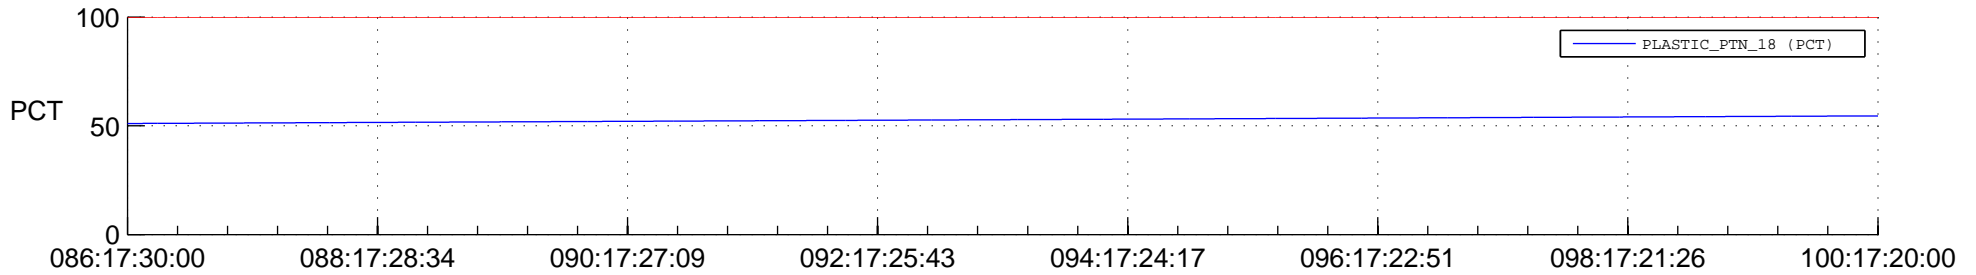

STEREO AHEAD SPACE WEATHER SSR PCT Full Prediction

SWAVES_Percent_Full_Prediction

IMPACT_Percent_Full_Prediction

PLASTIC_Percent_Full_Prediction

Spacecraft_DownLink_Rate

Ground Time (2015:086:17:30:00.000 -2015:100:17:20:00.000)