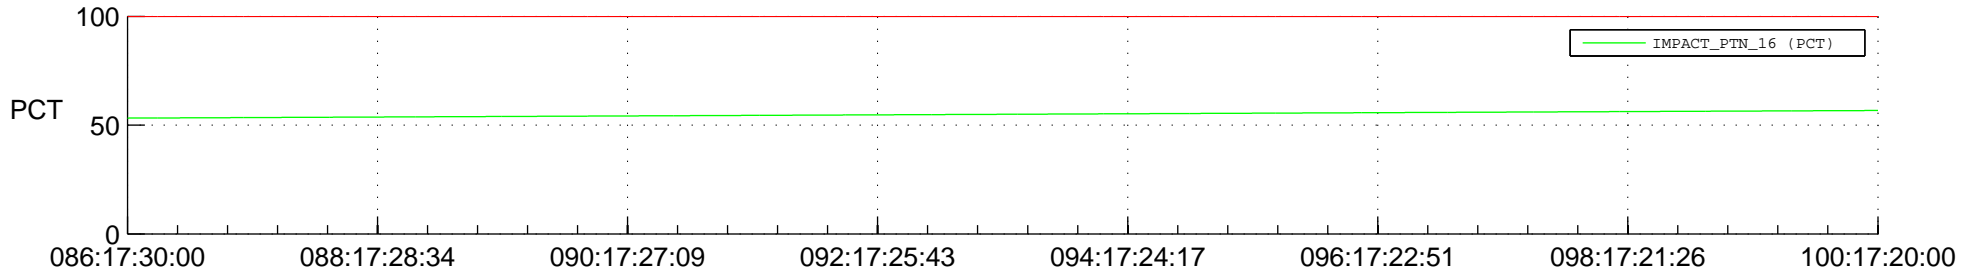

STEREO AHEAD SPACE WEATHER SSR PCT Full Prediction

SWAVES_Percent_Full_Prediction

IMPACT_Percent_Full_Prediction

PLASTIC_Percent_Full_Prediction

Spacecraft_DownLink_Rate

Ground Time (2015:086:17:30:00.000 -2015:100:17:20:00.000)