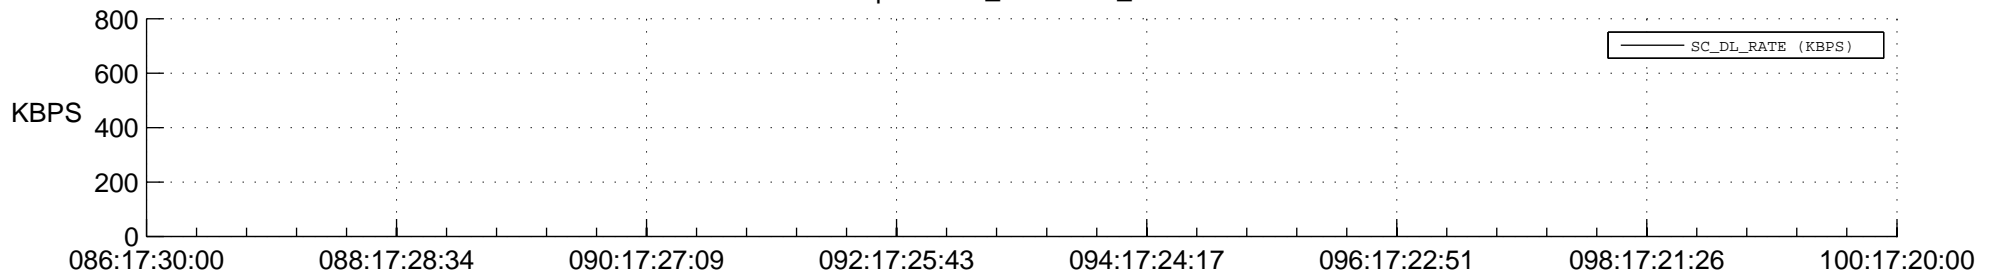

STEREO AHEAD SPACE WEATHER SSR PCT Full Prediction

SWAVES_Percent_Full_Prediction

IMPACT_Percent_Full_Prediction

PLASTIC_Percent_Full_Prediction

Spacecraft_DownLink_Rate

Ground Time (2015:086:17:30:00.000 -2015:100:17:20:00.000)