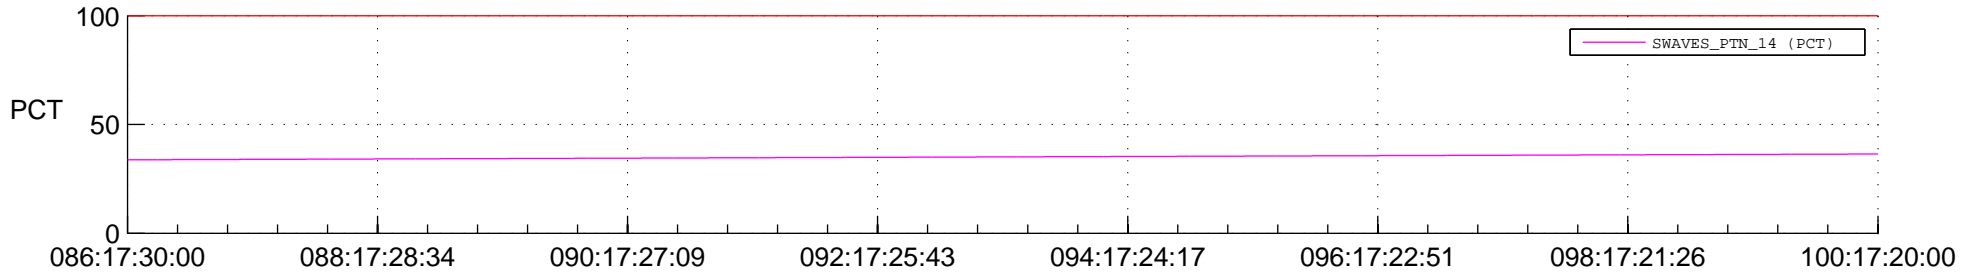

STEREO AHEAD SPACE WEATHER SSR PCT Full Prediction

SWAVES_Percent_Full_Prediction

IMPACT_Percent_Full_Prediction

PLASTIC_Percent_Full_Prediction

Spacecraft_DownLink_Rate

Ground Time (2015:086:17:30:00.000 -2015:100:17:20:00.000)