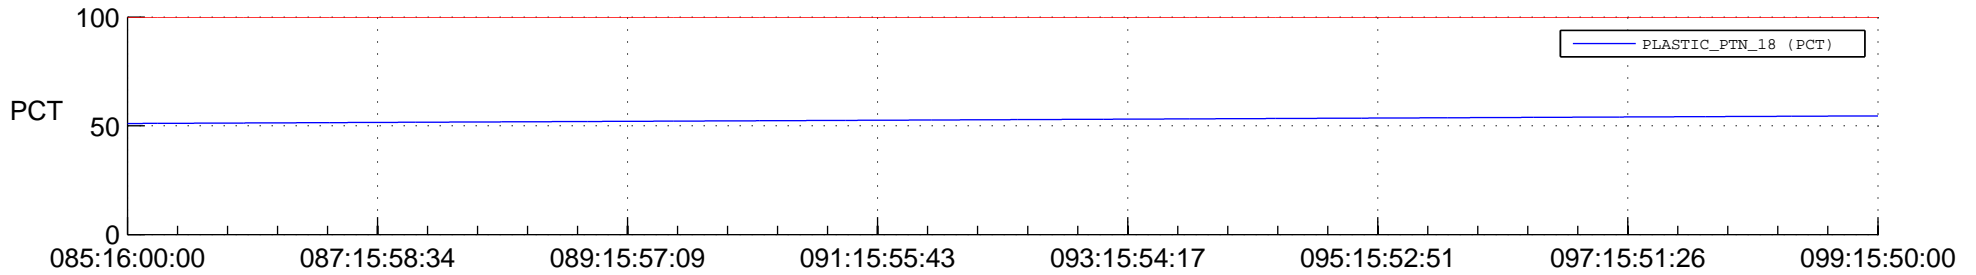

STEREO AHEAD SPACE WEATHER SSR PCT Full Prediction

SWAVES_Percent_Full_Prediction

IMPACT_Percent_Full_Prediction

PLASTIC_Percent_Full_Prediction

Spacecraft_DownLink_Rate

Ground Time (2015:085:16:00:00.000 -2015:099:15:50:00.000)