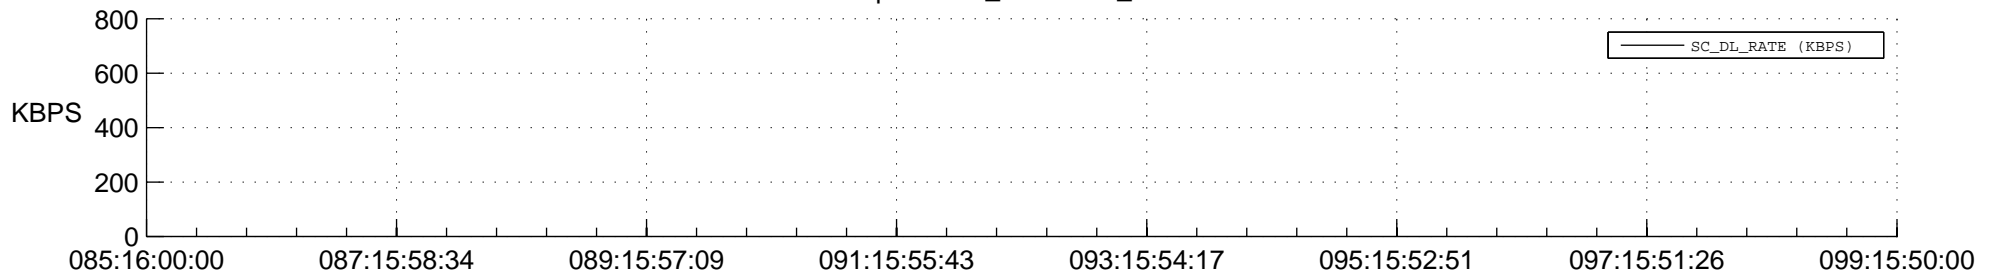

STEREO AHEAD SPACE WEATHER SSR PCT Full Prediction

SWAVES_Percent_Full_Prediction

IMPACT_Percent_Full_Prediction

PLASTIC_Percent_Full_Prediction

Spacecraft_DownLink_Rate

Ground Time (2015:085:16:00:00.000 -2015:099:15:50:00.000)