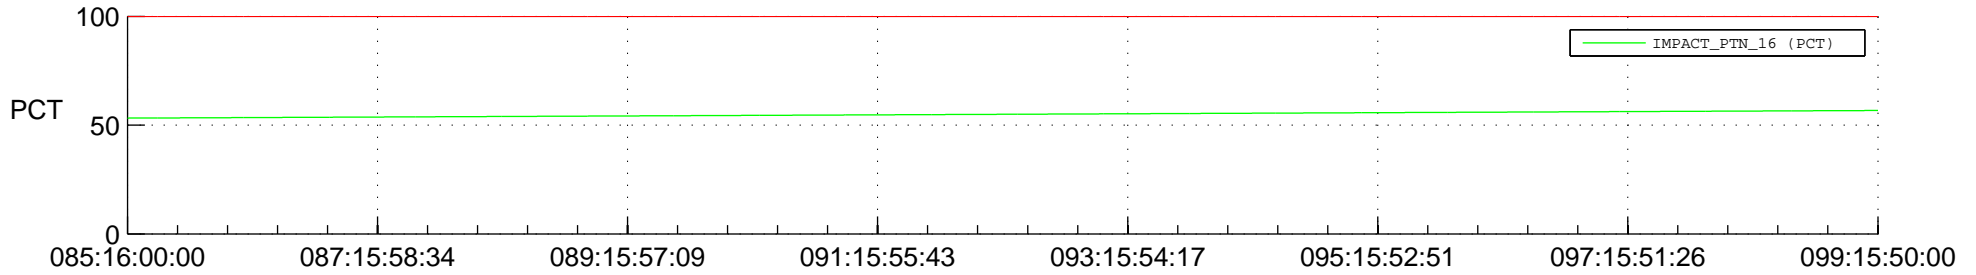

STEREO AHEAD SPACE WEATHER SSR PCT Full Prediction

SWAVES_Percent_Full_Prediction

IMPACT_Percent_Full_Prediction

PLASTIC_Percent_Full_Prediction

Spacecraft_DownLink_Rate

Ground Time (2015:085:16:00:00.000 -2015:099:15:50:00.000)