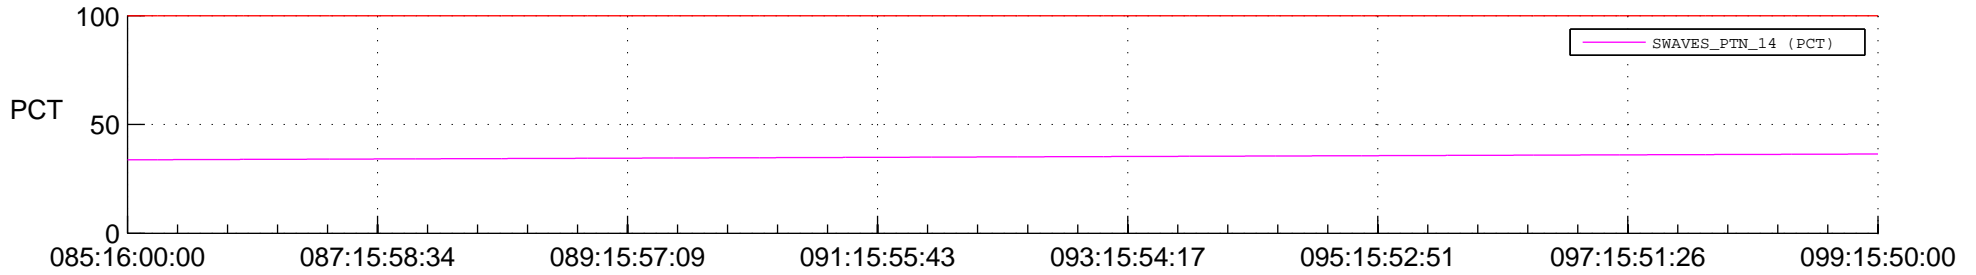

STEREO AHEAD SPACE WEATHER SSR PCT Full Prediction

SWAVES_Percent_Full_Prediction

IMPACT_Percent_Full_Prediction

PLASTIC_Percent_Full_Prediction

Spacecraft_DownLink_Rate

Ground Time (2015:085:16:00:00.000 -2015:099:15:50:00.000)