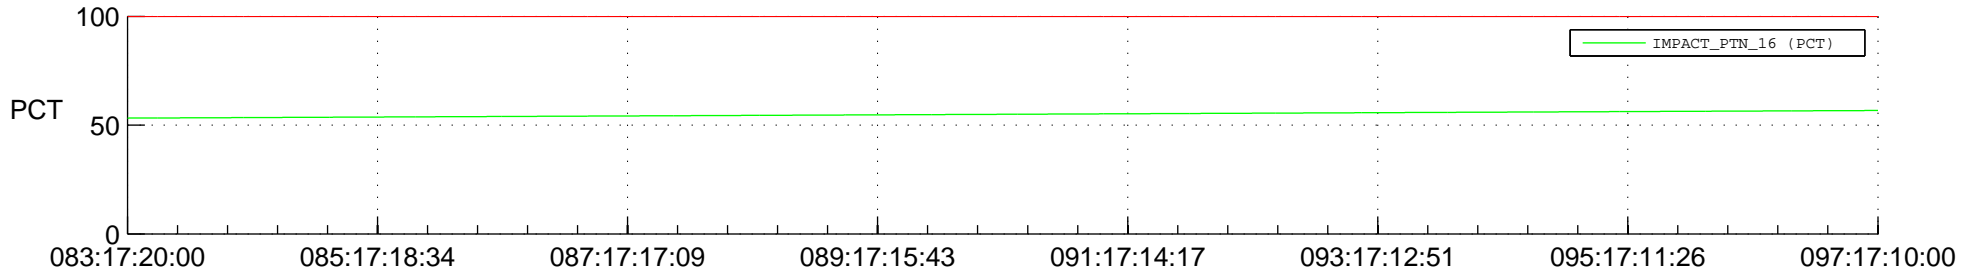

STEREO AHEAD SPACE WEATHER SSR PCT Full Prediction

SWAVES_Percent_Full_Prediction

IMPACT_Percent_Full_Prediction

PLASTIC_Percent_Full_Prediction

Spacecraft_DownLink_Rate

Ground Time (2015:083:17:20:00.000 -2015:097:17:10:00.000)