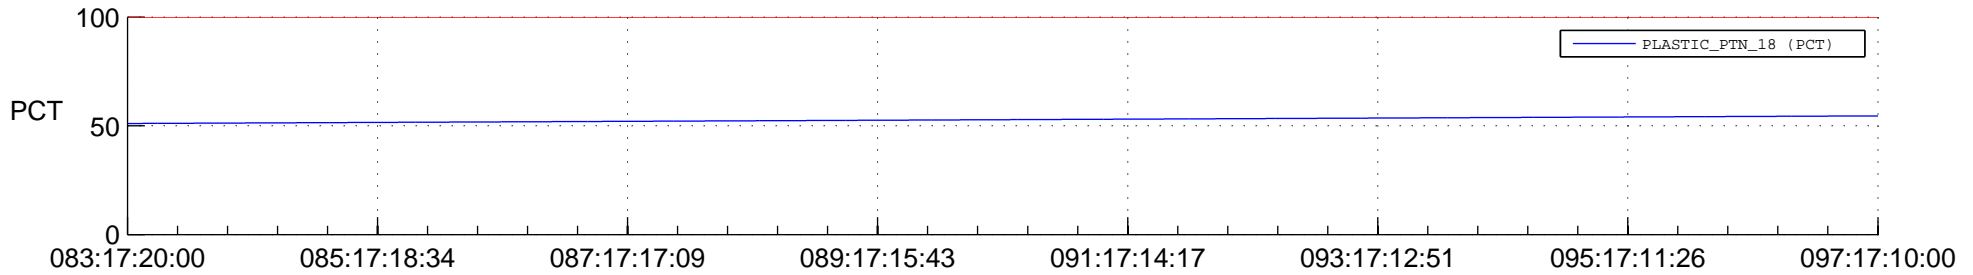

STEREO AHEAD SPACE WEATHER SSR PCT Full Prediction

SWAVES_Percent_Full_Prediction

IMPACT_Percent_Full_Prediction

PLASTIC_Percent_Full_Prediction

Spacecraft_DownLink_Rate

Ground Time (2015:083:17:20:00.000 -2015:097:17:10:00.000)