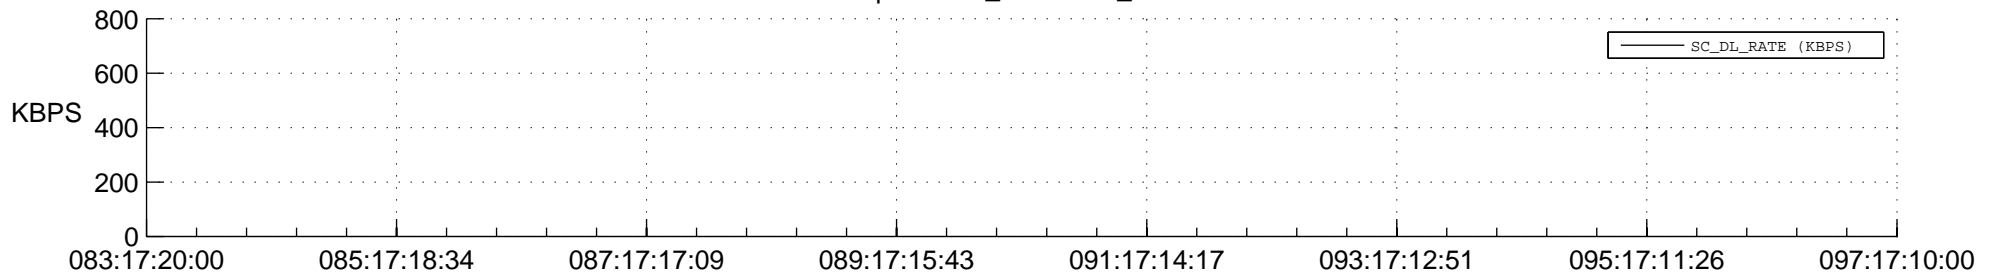

STEREO AHEAD SPACE WEATHER SSR PCT Full Prediction

SWAVES_Percent_Full_Prediction

IMPACT_Percent_Full_Prediction

PLASTIC_Percent_Full_Prediction

Spacecraft_DownLink_Rate

Ground Time (2015:083:17:20:00.000 -2015:097:17:10:00.000)