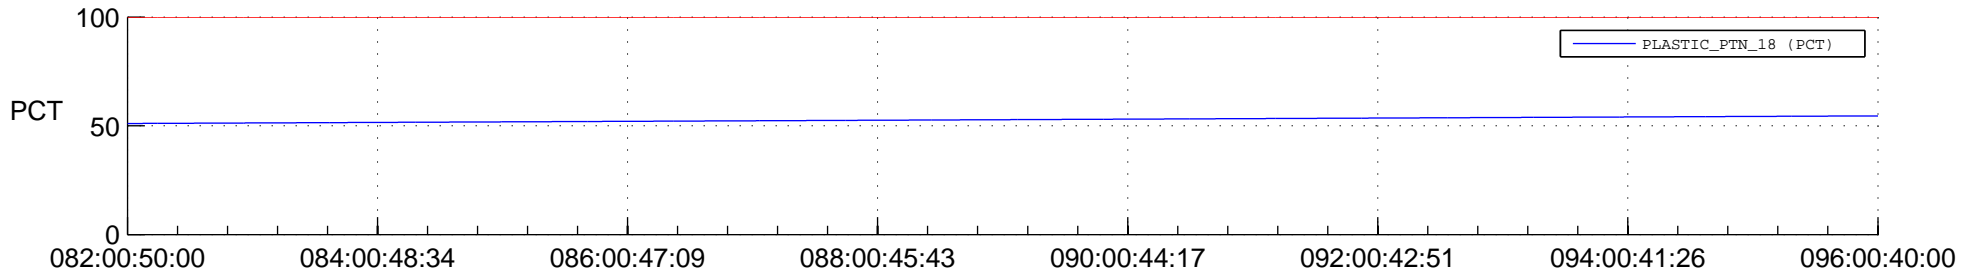

STEREO AHEAD SPACE WEATHER SSR PCT Full Prediction

SWAVES_Percent_Full_Prediction

IMPACT_Percent_Full_Prediction

PLASTIC_Percent_Full_Prediction

Spacecraft_DownLink_Rate

Ground Time (2015:082:00:50:00.000 -2015:096:00:40:00.000)