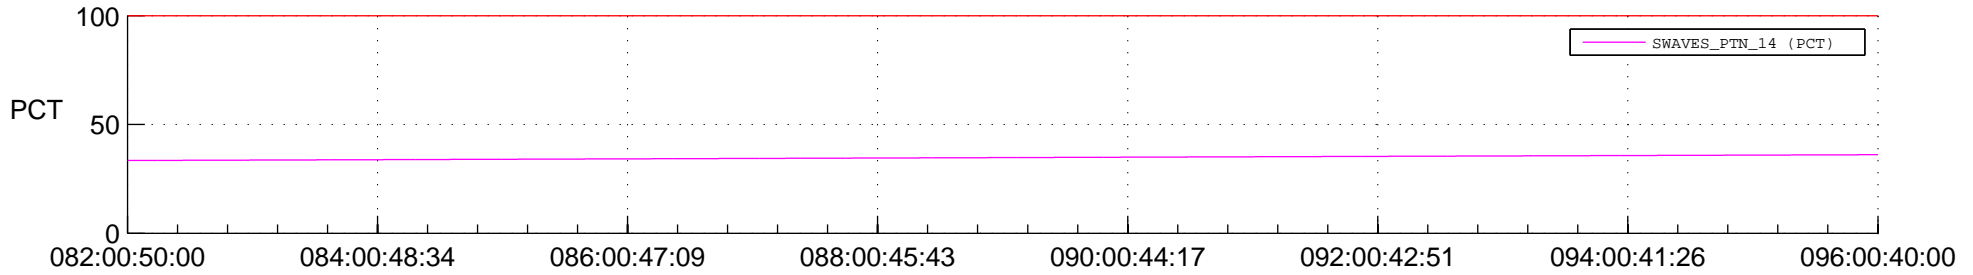

STEREO AHEAD SPACE WEATHER SSR PCT Full Prediction

SWAVES_Percent_Full_Prediction

IMPACT_Percent_Full_Prediction

PLASTIC_Percent_Full_Prediction

Spacecraft_DownLink_Rate

Ground Time (2015:082:00:50:00.000 -2015:096:00:40:00.000)