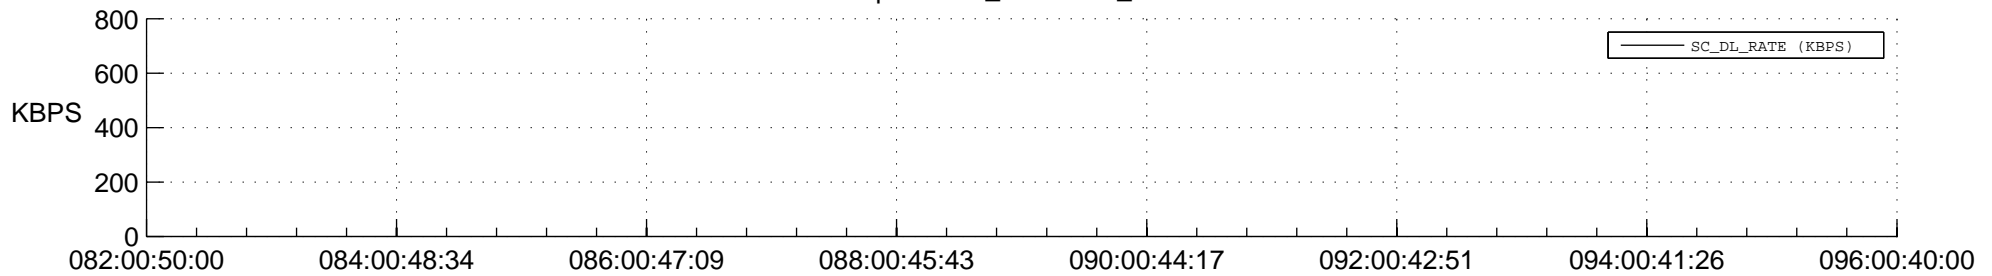

STEREO AHEAD SPACE WEATHER SSR PCT Full Prediction

SWAVES_Percent_Full_Prediction

IMPACT_Percent_Full_Prediction

PLASTIC_Percent_Full_Prediction

Spacecraft_DownLink_Rate

Ground Time (2015:082:00:50:00.000 -2015:096:00:40:00.000)