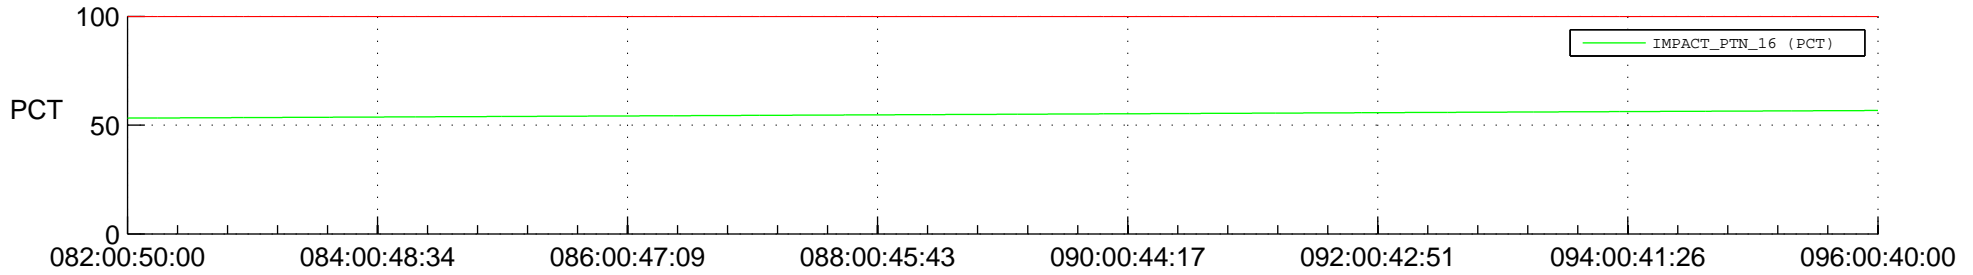

STEREO AHEAD SPACE WEATHER SSR PCT Full Prediction

SWAVES_Percent_Full_Prediction

IMPACT_Percent_Full_Prediction

PLASTIC_Percent_Full_Prediction

Spacecraft_DownLink_Rate

Ground Time (2015:082:00:50:00.000 -2015:096:00:40:00.000)