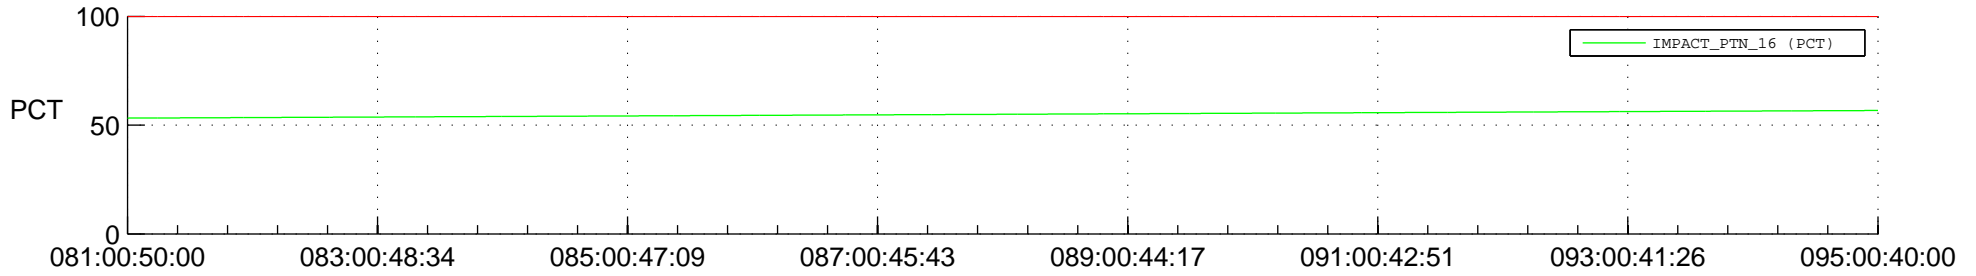

STEREO AHEAD SPACE WEATHER SSR PCT Full Prediction

SWAVES_Percent_Full_Prediction

IMPACT_Percent_Full_Prediction

PLASTIC_Percent_Full_Prediction

Spacecraft_DownLink_Rate

Ground Time (2015:081:00:50:00.000 -2015:095:00:40:00.000)