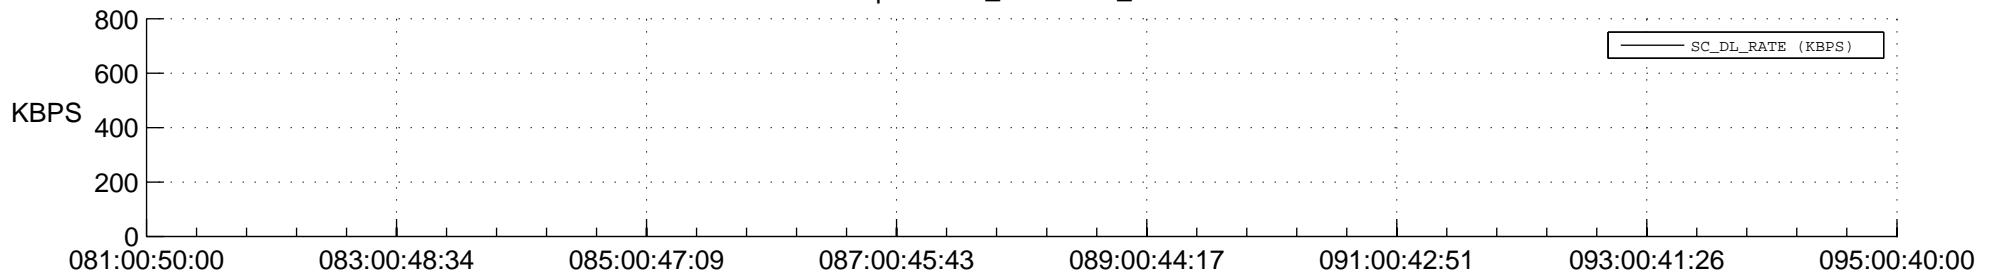

STEREO AHEAD SPACE WEATHER SSR PCT Full Prediction

SWAVES_Percent_Full_Prediction

IMPACT_Percent_Full_Prediction

PLASTIC_Percent_Full_Prediction

Spacecraft_DownLink_Rate

Ground Time (2015:081:00:50:00.000 -2015:095:00:40:00.000)