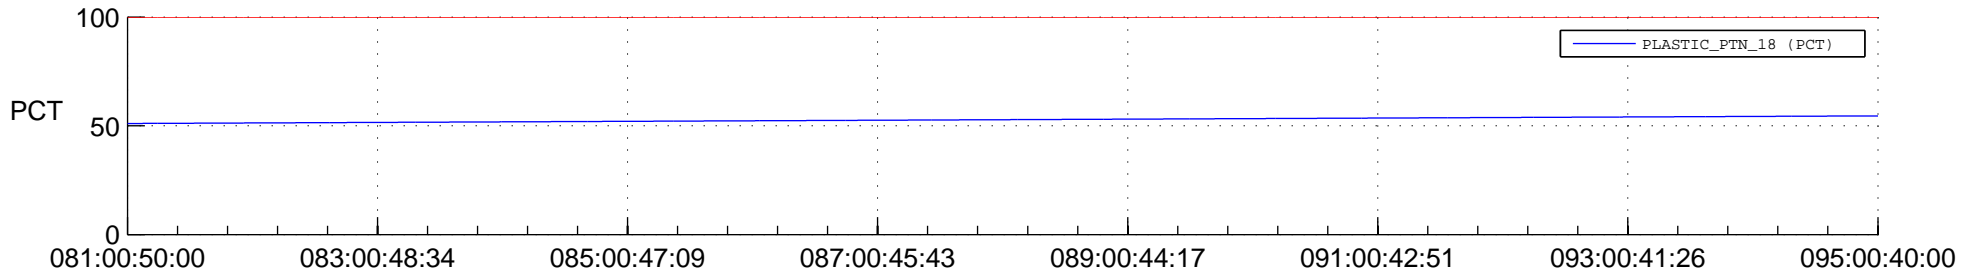

STEREO AHEAD SPACE WEATHER SSR PCT Full Prediction

SWAVES_Percent_Full_Prediction

IMPACT_Percent_Full_Prediction

PLASTIC_Percent_Full_Prediction

Spacecraft_DownLink_Rate

Ground Time (2015:081:00:50:00.000 -2015:095:00:40:00.000)