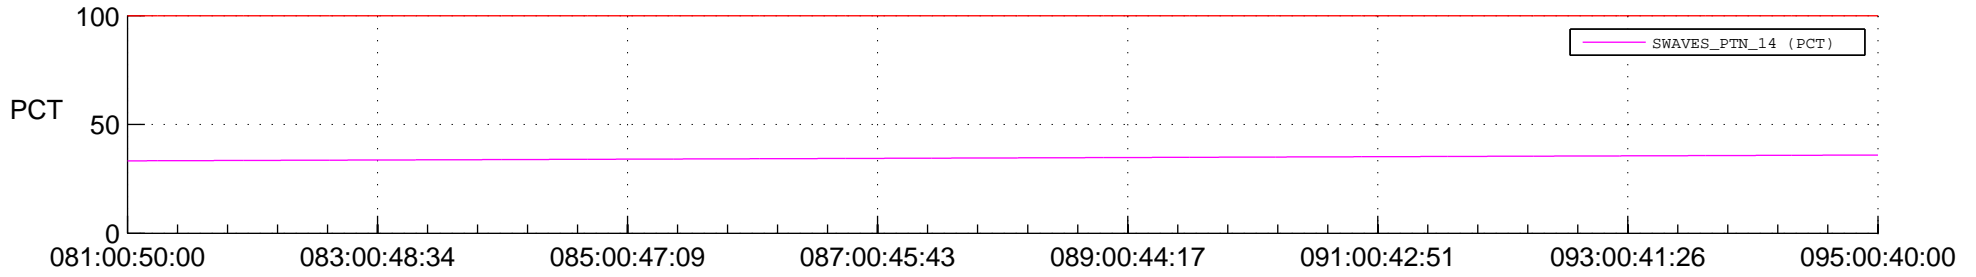

STEREO AHEAD SPACE WEATHER SSR PCT Full Prediction

SWAVES_Percent_Full_Prediction

IMPACT_Percent_Full_Prediction

PLASTIC_Percent_Full_Prediction

Spacecraft_DownLink_Rate

Ground Time (2015:081:00:50:00.000 -2015:095:00:40:00.000)