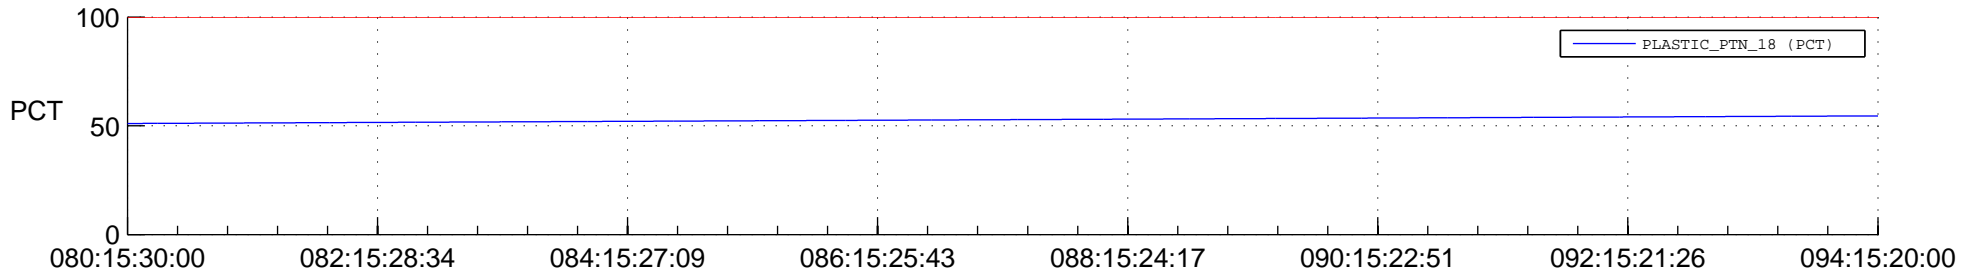

STEREO AHEAD SPACE WEATHER SSR PCT Full Prediction

SWAVES_Percent_Full_Prediction

IMPACT_Percent_Full_Prediction

PLASTIC_Percent_Full_Prediction

Spacecraft_DownLink_Rate

Ground Time (2015:080:15:30:00.000 -2015:094:15:20:00.000)