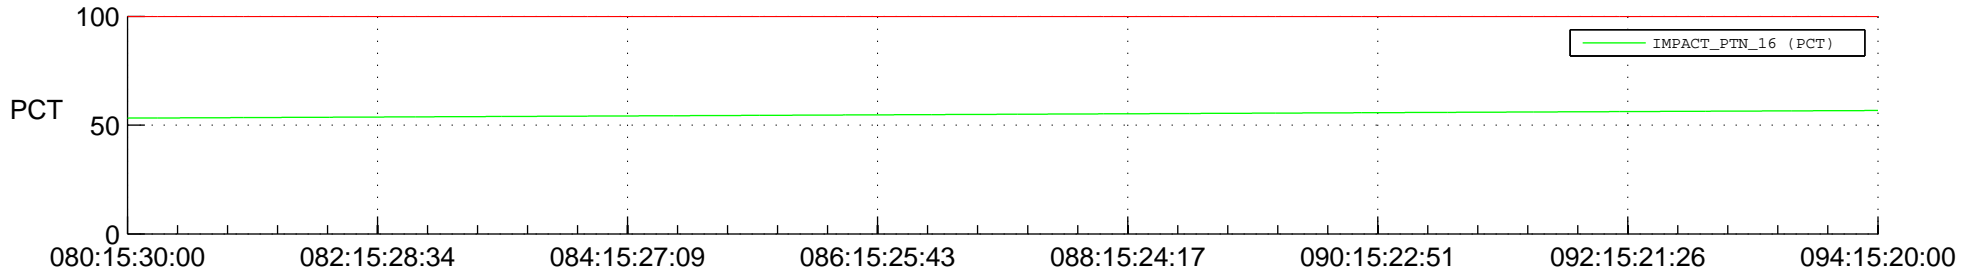

STEREO AHEAD SPACE WEATHER SSR PCT Full Prediction

SWAVES_Percent_Full_Prediction

IMPACT_Percent_Full_Prediction

PLASTIC_Percent_Full_Prediction

Spacecraft_DownLink_Rate

Ground Time (2015:080:15:30:00.000 -2015:094:15:20:00.000)