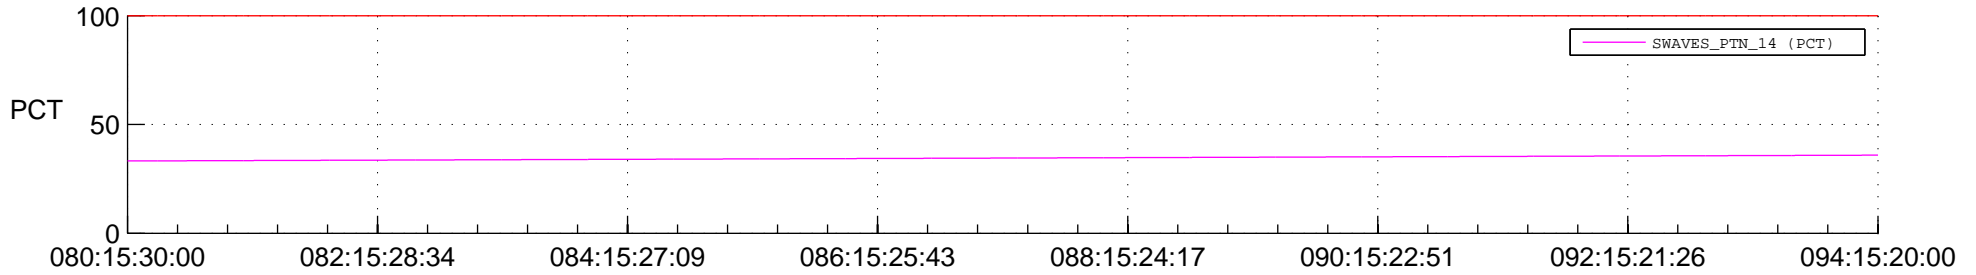

STEREO AHEAD SPACE WEATHER SSR PCT Full Prediction

SWAVES_Percent_Full_Prediction

IMPACT_Percent_Full_Prediction

PLASTIC_Percent_Full_Prediction

Spacecraft_DownLink_Rate

Ground Time (2015:080:15:30:00.000 -2015:094:15:20:00.000)