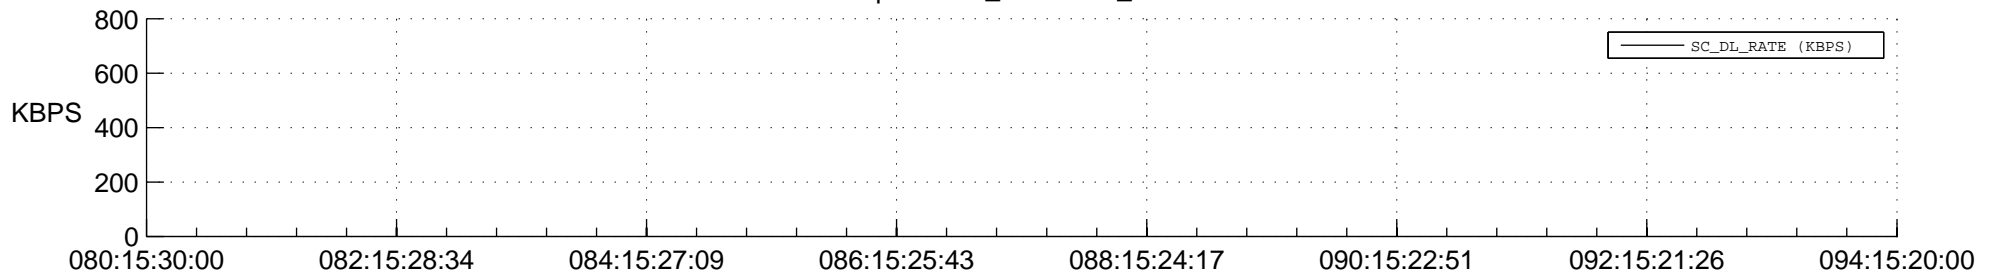

STEREO AHEAD SPACE WEATHER SSR PCT Full Prediction

SWAVES_Percent_Full_Prediction

IMPACT_Percent_Full_Prediction

PLASTIC_Percent_Full_Prediction

Spacecraft_DownLink_Rate

Ground Time (2015:080:15:30:00.000 -2015:094:15:20:00.000)