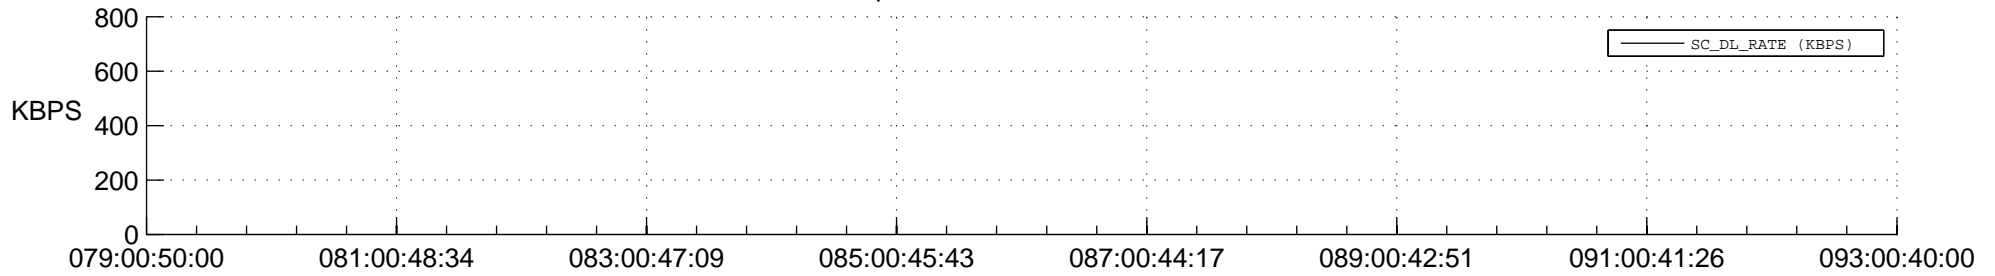

## Spacecraft\_DownLink\_Rate

Ground Time (2015:079:00:50:00.000 -2015:093:00:40:00.000)