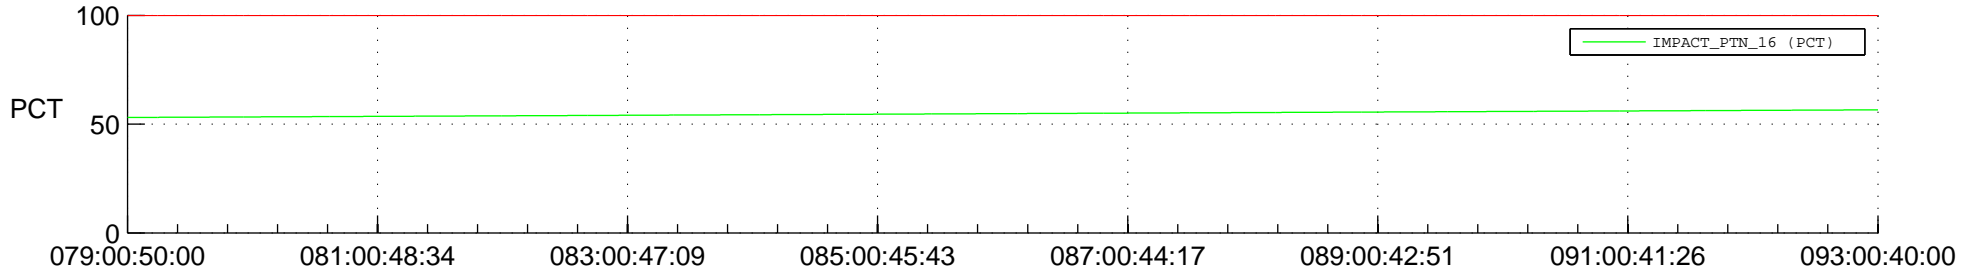

IMPACT_Percent_Full_Prediction