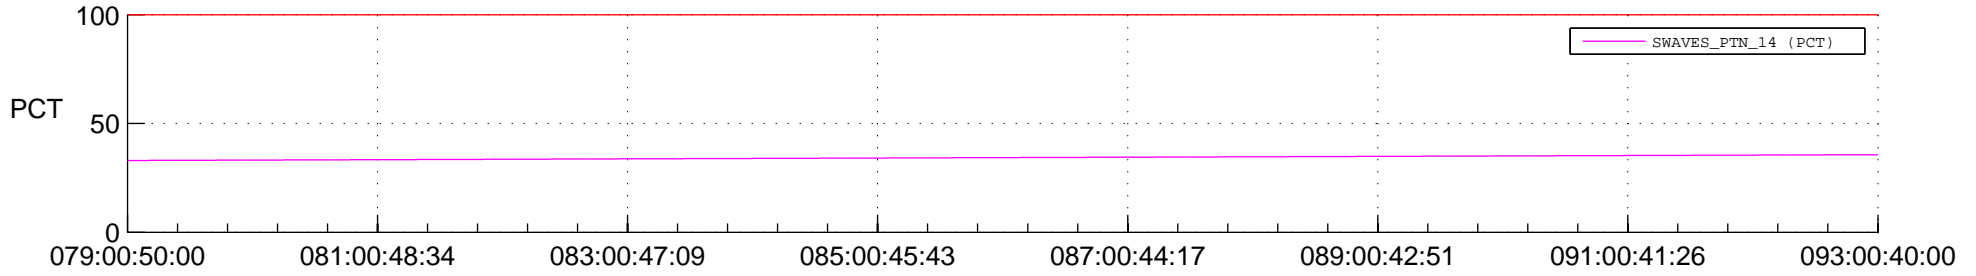

STEREO AHEAD SPACE WEATHER SSR PCT Full Prediction

SWAVES_Percent_Full_Prediction