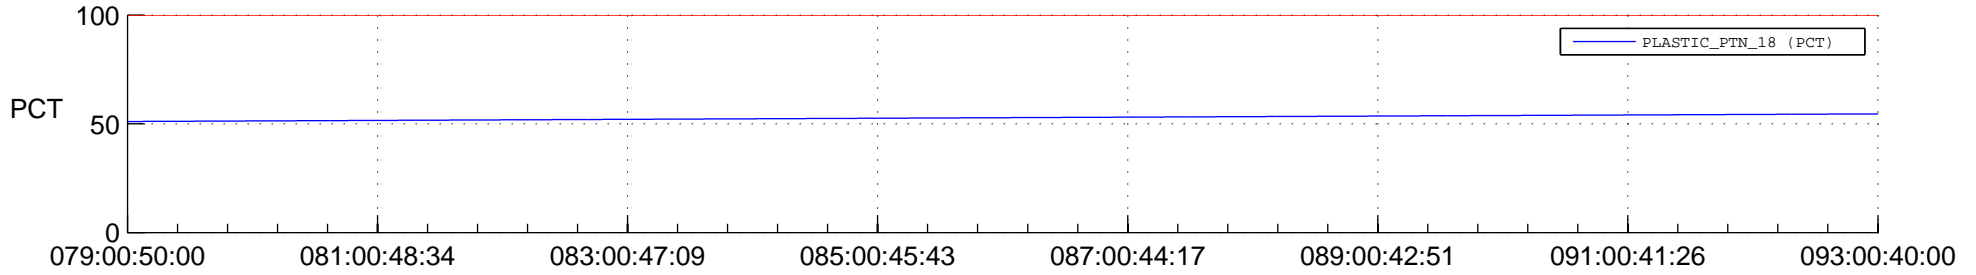

## Spacecraft\_DownLink\_Rate

Ground Time (2015:079:00:50:00.000 -2015:093:00:40:00.000)