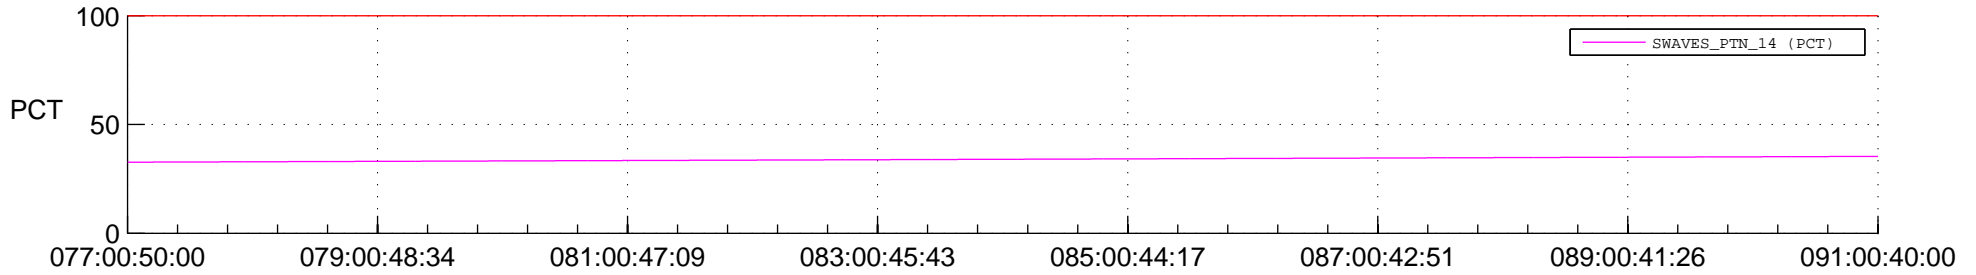

STEREO AHEAD SPACE WEATHER SSR PCT Full Prediction

SWAVES_Percent_Full_Prediction

IMPACT_Percent_Full_Prediction

PLASTIC_Percent_Full_Prediction

Spacecraft_DownLink_Rate

Ground Time (2015:077:00:50:00.000 -2015:091:00:40:00.000)