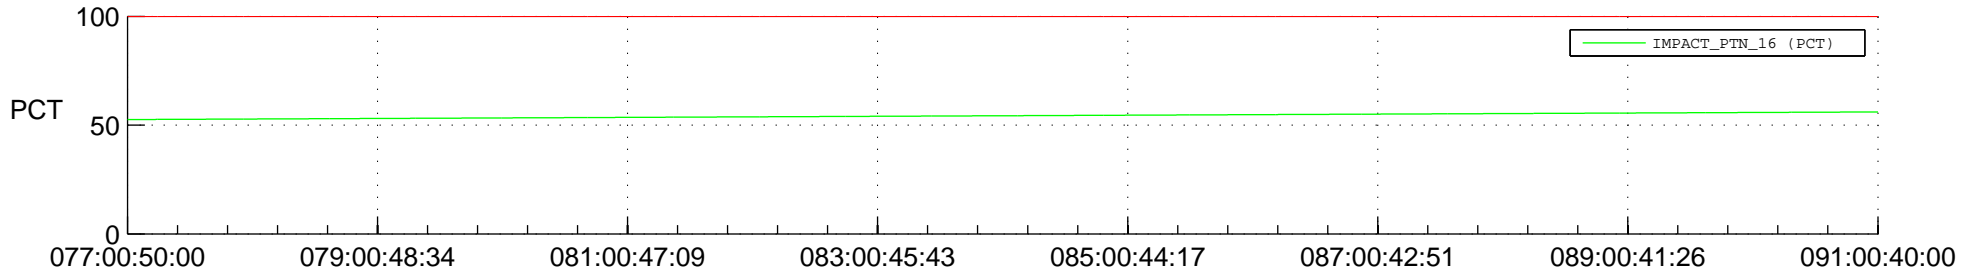

STEREO AHEAD SPACE WEATHER SSR PCT Full Prediction

SWAVES_Percent_Full_Prediction

IMPACT_Percent_Full_Prediction

PLASTIC_Percent_Full_Prediction

Spacecraft_DownLink_Rate

Ground Time (2015:077:00:50:00.000 -2015:091:00:40:00.000)