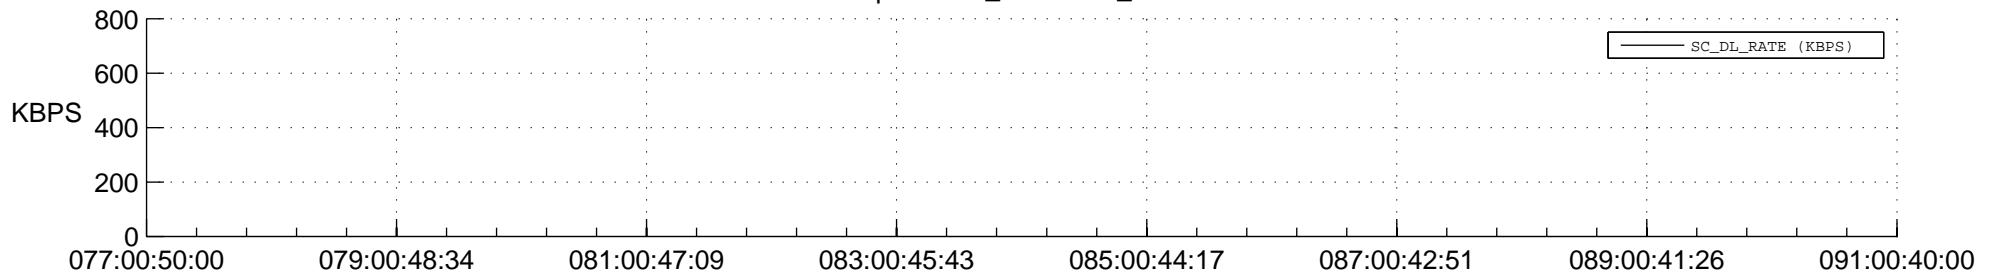

STEREO AHEAD SPACE WEATHER SSR PCT Full Prediction

SWAVES_Percent_Full_Prediction

IMPACT_Percent_Full_Prediction

PLASTIC_Percent_Full_Prediction

Spacecraft_DownLink_Rate

Ground Time (2015:077:00:50:00.000 -2015:091:00:40:00.000)