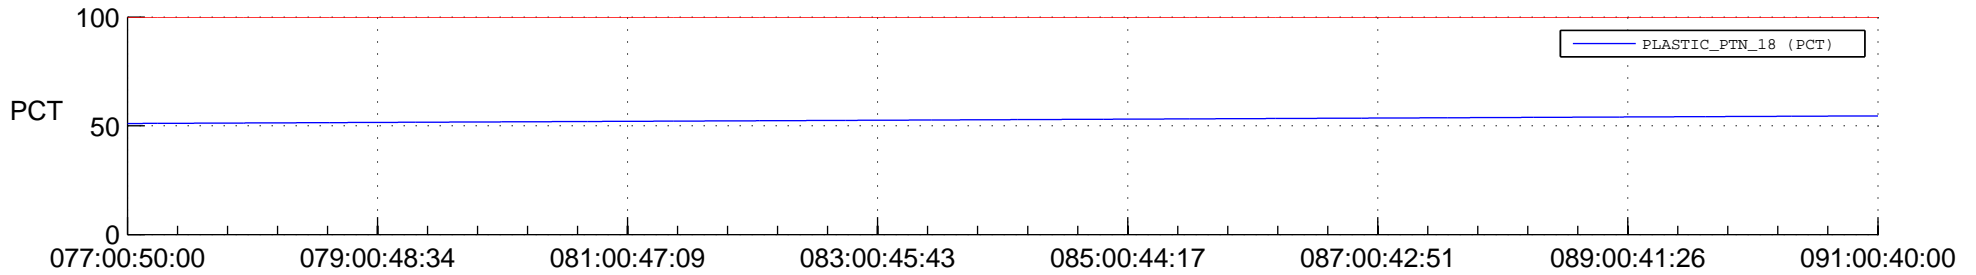

STEREO AHEAD SPACE WEATHER SSR PCT Full Prediction

SWAVES_Percent_Full_Prediction

IMPACT_Percent_Full_Prediction

PLASTIC_Percent_Full_Prediction

Spacecraft_DownLink_Rate

Ground Time (2015:077:00:50:00.000 -2015:091:00:40:00.000)