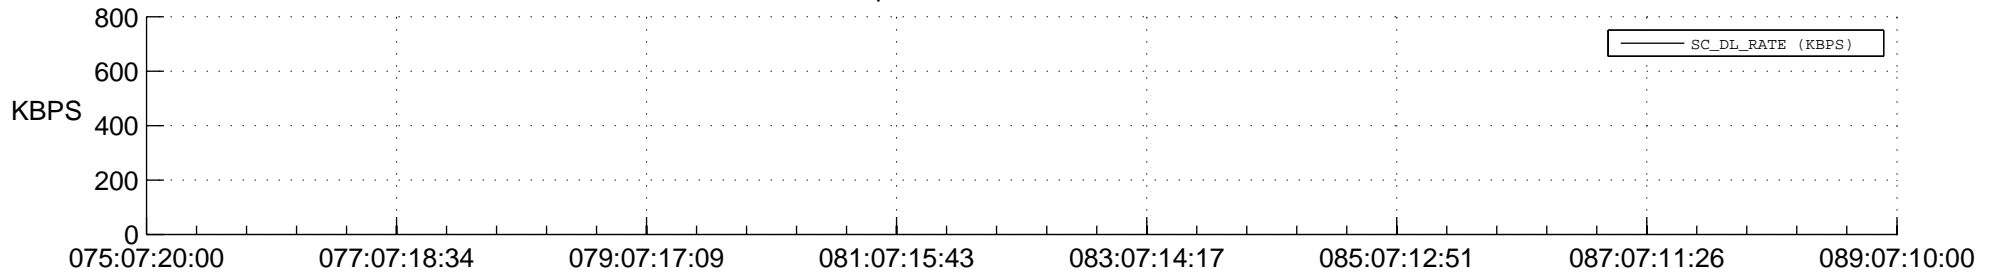

STEREO AHEAD SPACE WEATHER SSR PCT Full Prediction

SWAVES_Percent_Full_Prediction

IMPACT_Percent_Full_Prediction

PLASTIC_Percent_Full_Prediction

Spacecraft_DownLink_Rate

Ground Time (2015:075:07:20:00.000 -2015:089:07:10:00.000)