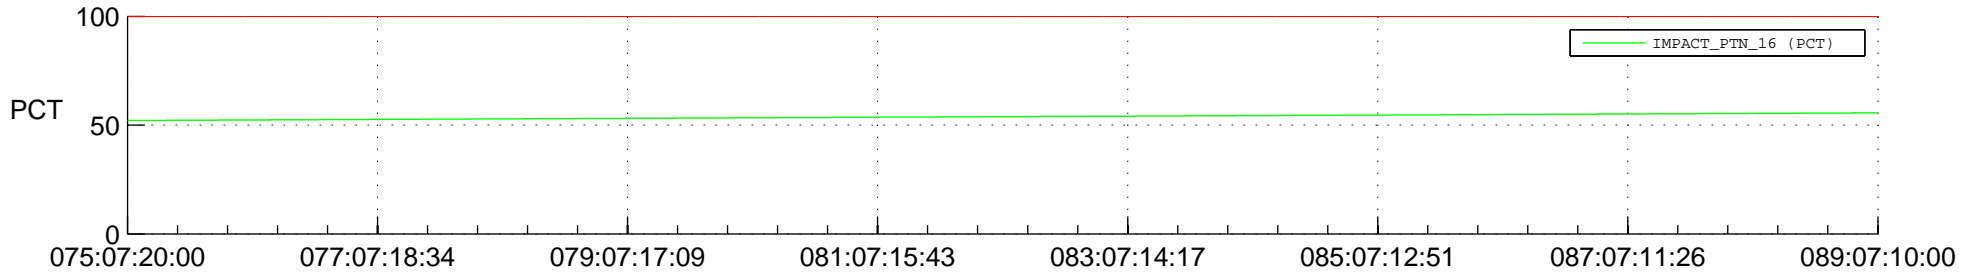

STEREO AHEAD SPACE WEATHER SSR PCT Full Prediction

SWAVES_Percent_Full_Prediction

IMPACT_Percent_Full_Prediction

PLASTIC_Percent_Full_Prediction

Spacecraft_DownLink_Rate

Ground Time (2015:075:07:20:00.000 -2015:089:07:10:00.000)