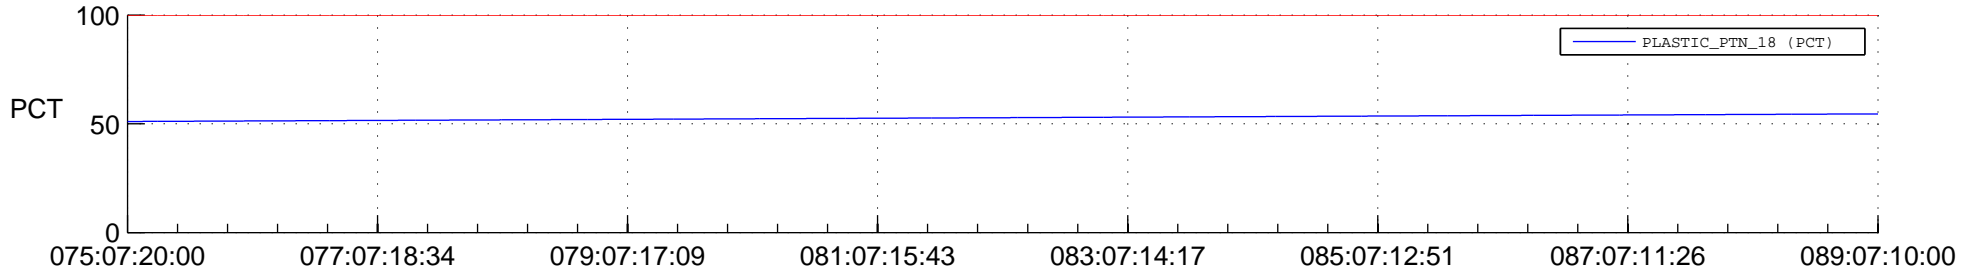

STEREO AHEAD SPACE WEATHER SSR PCT Full Prediction

SWAVES_Percent_Full_Prediction

IMPACT_Percent_Full_Prediction

PLASTIC_Percent_Full_Prediction

Spacecraft_DownLink_Rate

Ground Time (2015:075:07:20:00.000 -2015:089:07:10:00.000)