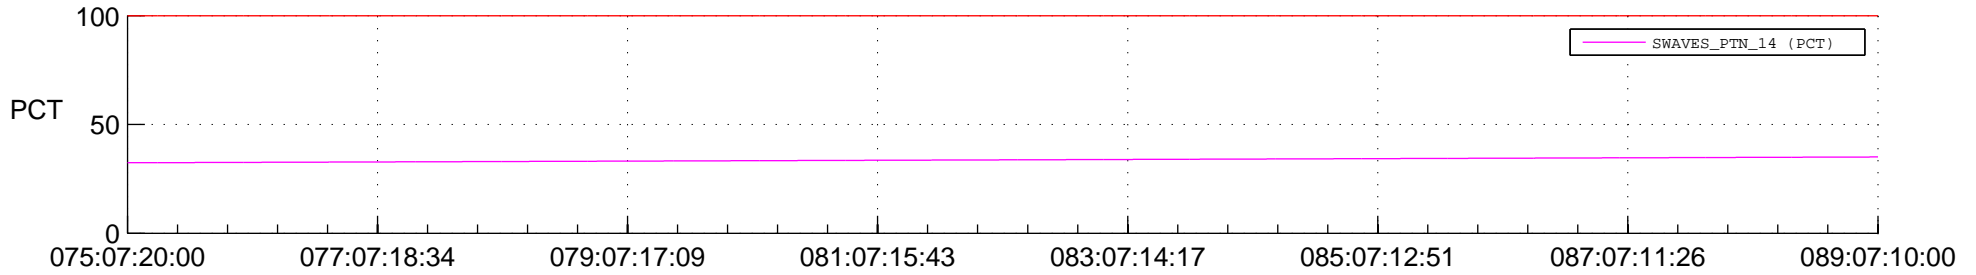

STEREO AHEAD SPACE WEATHER SSR PCT Full Prediction

SWAVES_Percent_Full_Prediction

IMPACT_Percent_Full_Prediction

PLASTIC_Percent_Full_Prediction

Spacecraft_DownLink_Rate

Ground Time (2015:075:07:20:00.000 -2015:089:07:10:00.000)