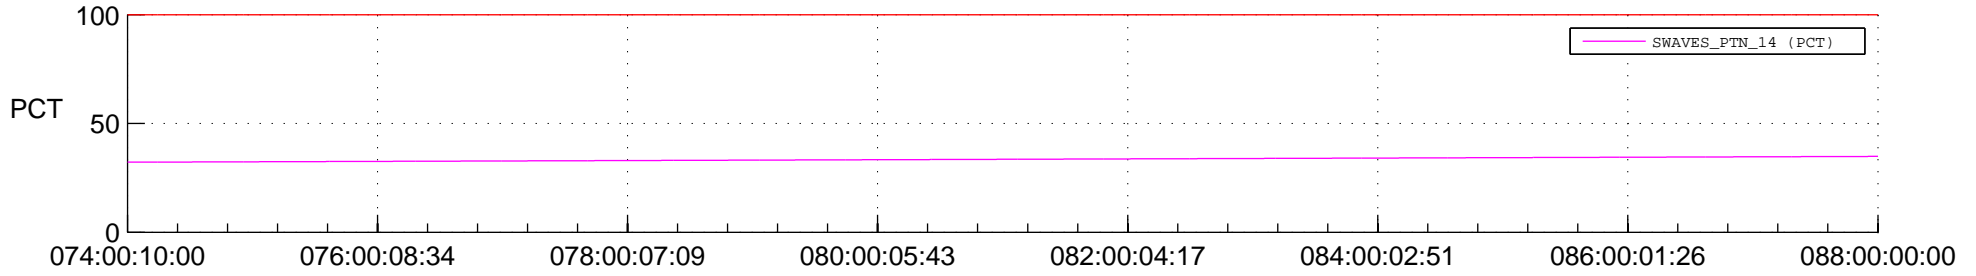

STEREO AHEAD SPACE WEATHER SSR PCT Full Prediction

SWAVES_Percent_Full_Prediction