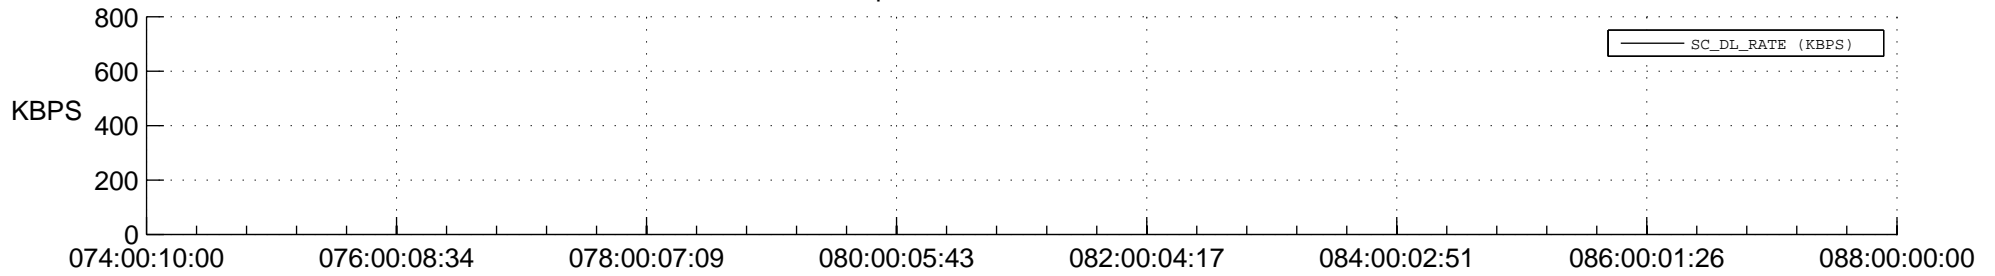

## Spacecraft\_DownLink\_Rate

Ground Time (2015:074:00:10:00.000 -2015:088:00:00:00.000)