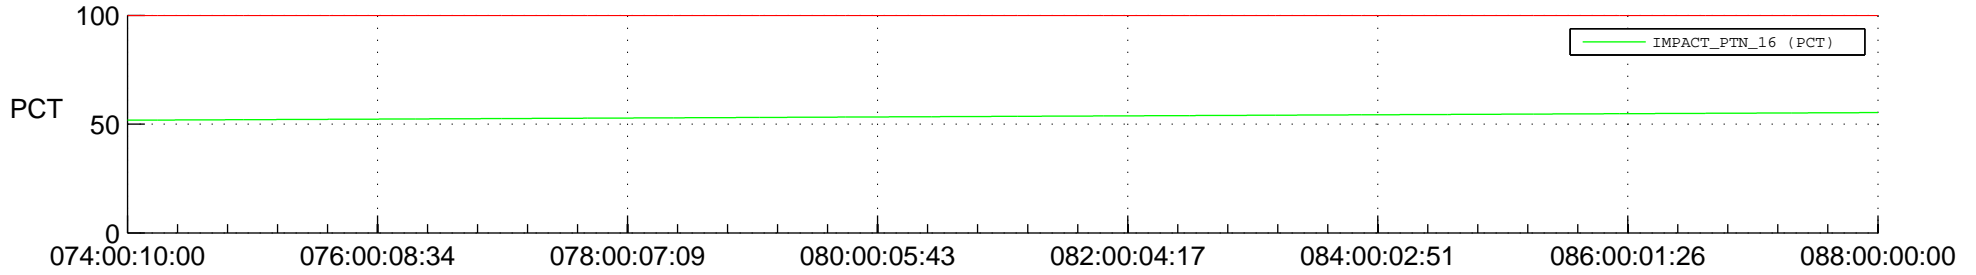

IMPACT_Percent_Full_Prediction