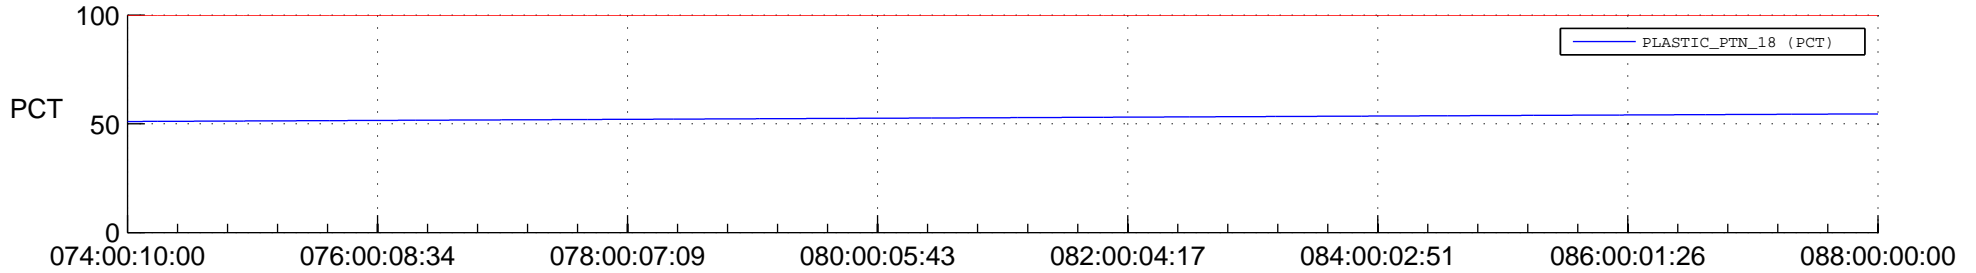

## Spacecraft\_DownLink\_Rate

Ground Time (2015:074:00:10:00.000 -2015:088:00:00:00.000)