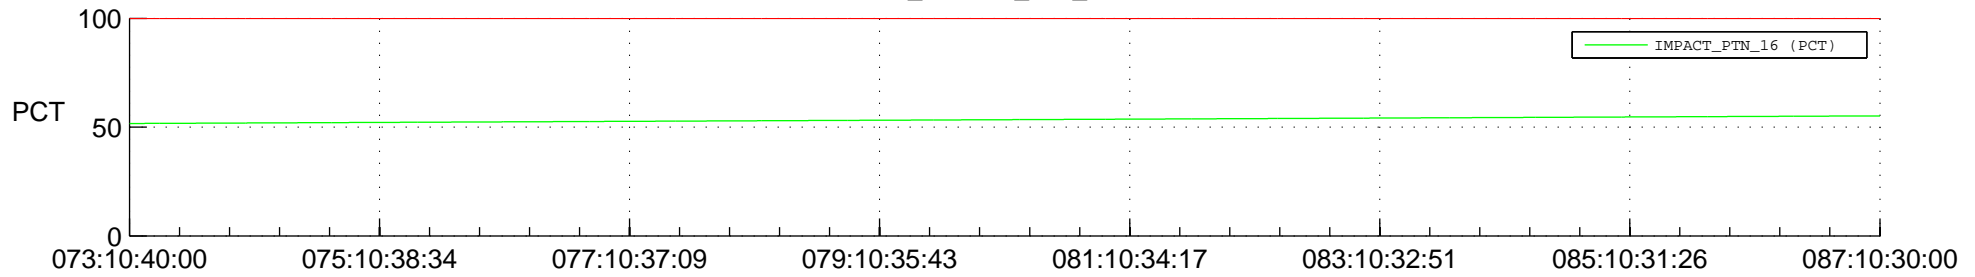

IMPACT_Percent_Full_Prediction