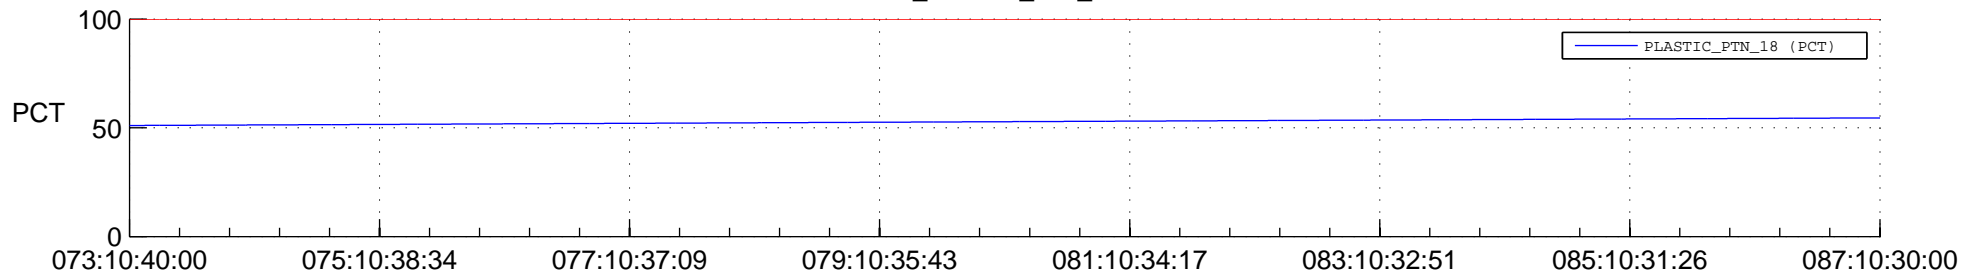

## Spacecraft\_DownLink\_Rate

Ground Time (2015:073:10:40:00.000 -2015:087:10:30:00.000)