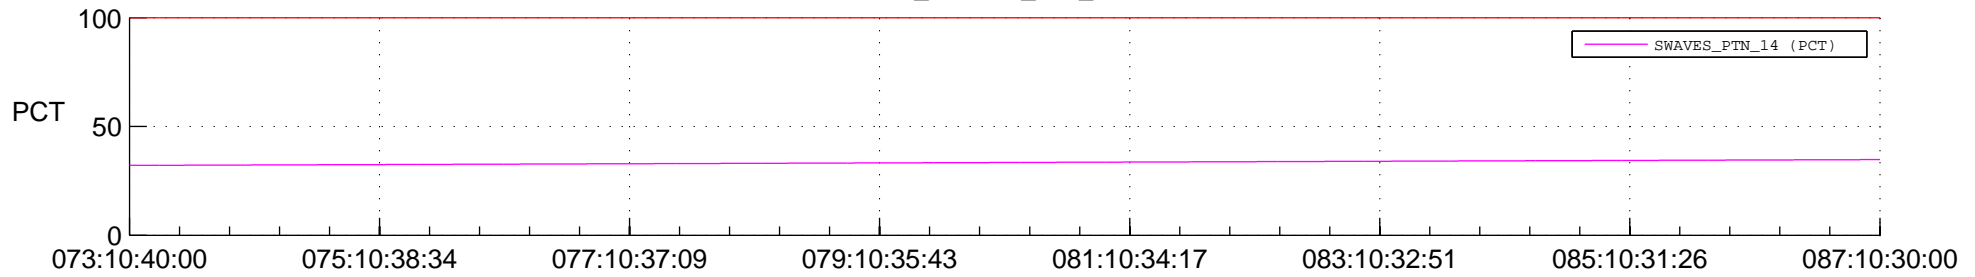

STEREO AHEAD SPACE WEATHER SSR PCT Full Prediction

SWAVES_Percent_Full_Prediction