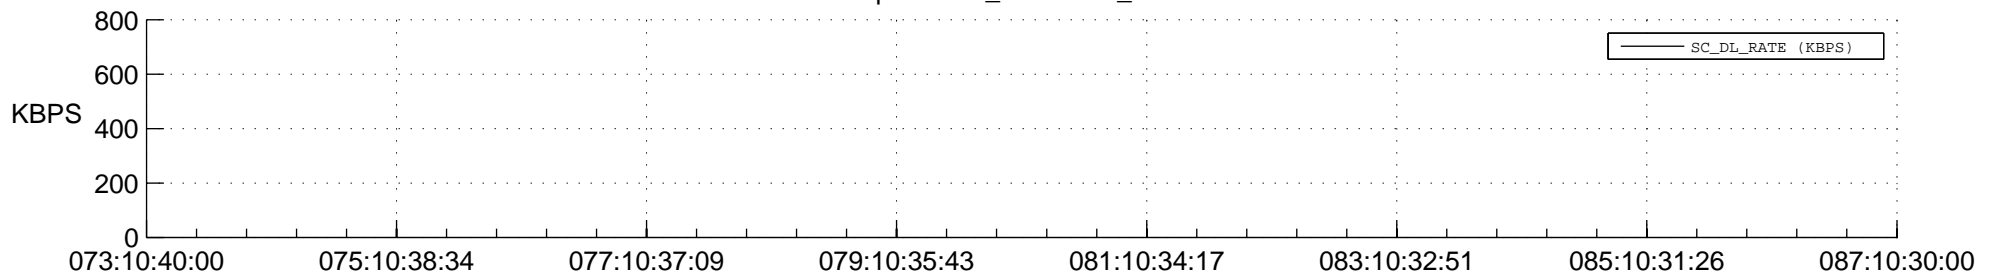

## Spacecraft\_DownLink\_Rate

Ground Time (2015:073:10:40:00.000 -2015:087:10:30:00.000)