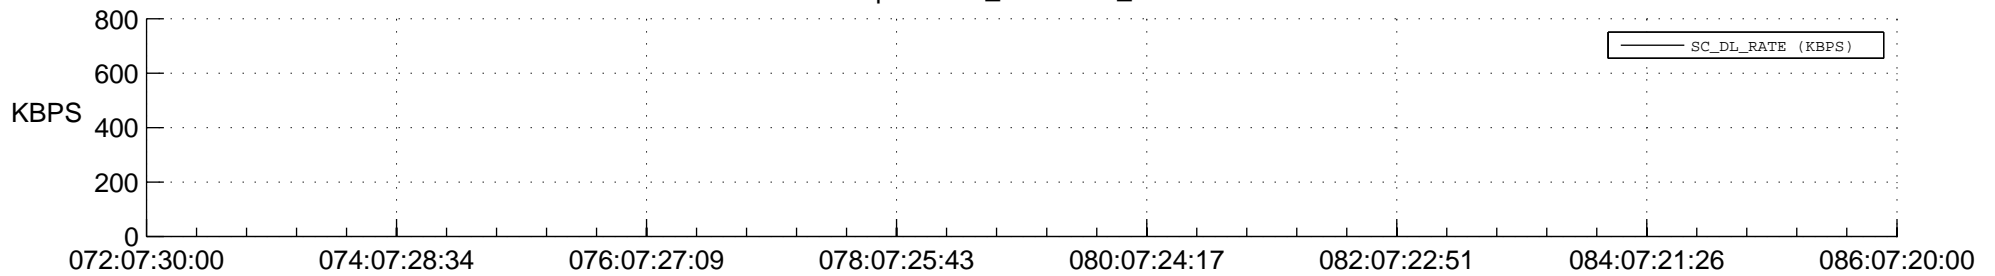

STEREO AHEAD SPACE WEATHER SSR PCT Full Prediction

SWAVES_Percent_Full_Prediction

IMPACT_Percent_Full_Prediction

PLASTIC_Percent_Full_Prediction

Spacecraft_DownLink_Rate

Ground Time (2015:072:07:30:00.000 -2015:086:07:20:00.000)