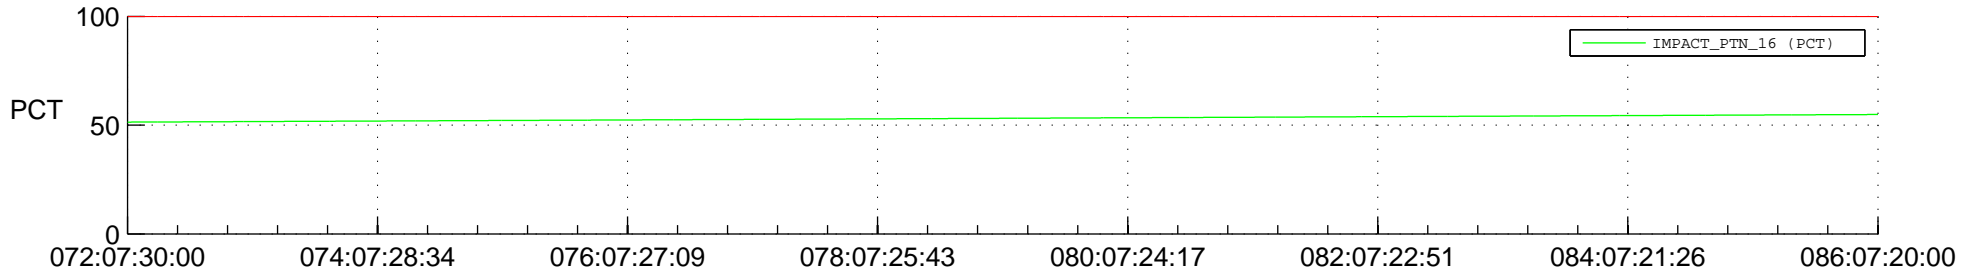

STEREO AHEAD SPACE WEATHER SSR PCT Full Prediction

SWAVES_Percent_Full_Prediction

IMPACT_Percent_Full_Prediction

PLASTIC_Percent_Full_Prediction

Spacecraft_DownLink_Rate

Ground Time (2015:072:07:30:00.000 -2015:086:07:20:00.000)