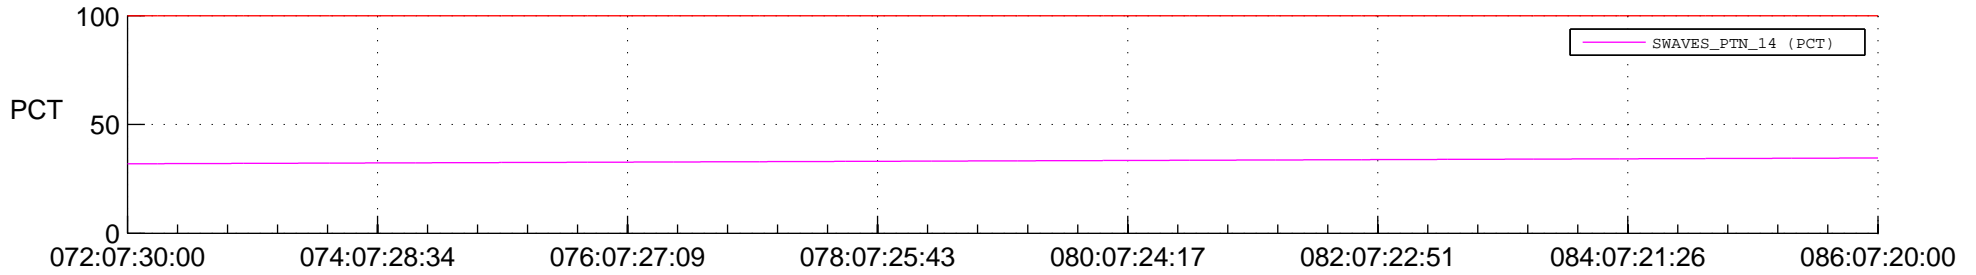

STEREO AHEAD SPACE WEATHER SSR PCT Full Prediction

SWAVES_Percent_Full_Prediction

IMPACT_Percent_Full_Prediction

PLASTIC_Percent_Full_Prediction

Spacecraft_DownLink_Rate

Ground Time (2015:072:07:30:00.000 -2015:086:07:20:00.000)