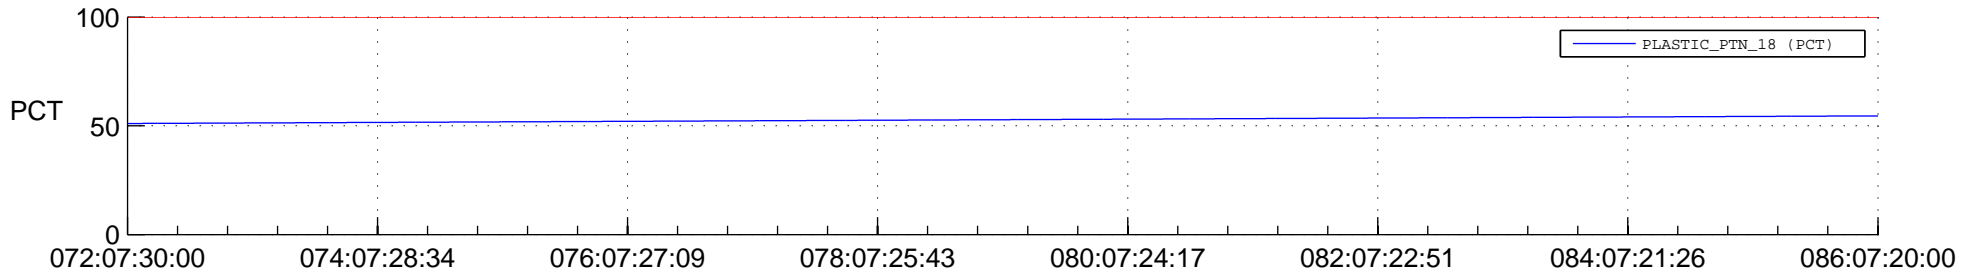

STEREO AHEAD SPACE WEATHER SSR PCT Full Prediction

SWAVES_Percent_Full_Prediction

IMPACT_Percent_Full_Prediction

PLASTIC_Percent_Full_Prediction

Spacecraft_DownLink_Rate

Ground Time (2015:072:07:30:00.000 -2015:086:07:20:00.000)