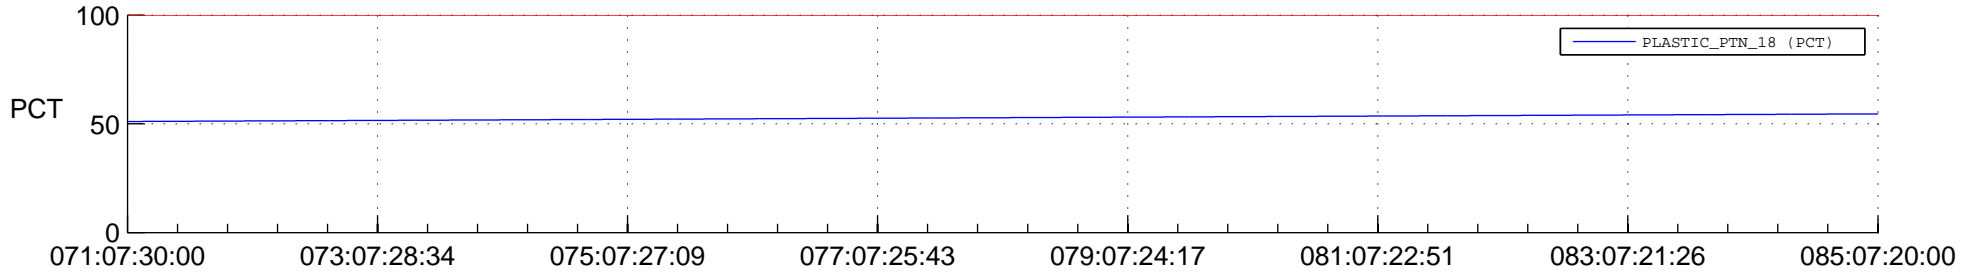

STEREO AHEAD SPACE WEATHER SSR PCT Full Prediction

SWAVES_Percent_Full_Prediction

IMPACT_Percent_Full_Prediction

PLASTIC_Percent_Full_Prediction

Spacecraft_DownLink_Rate

Ground Time (2015:071:07:30:00.000 -2015:085:07:20:00.000)