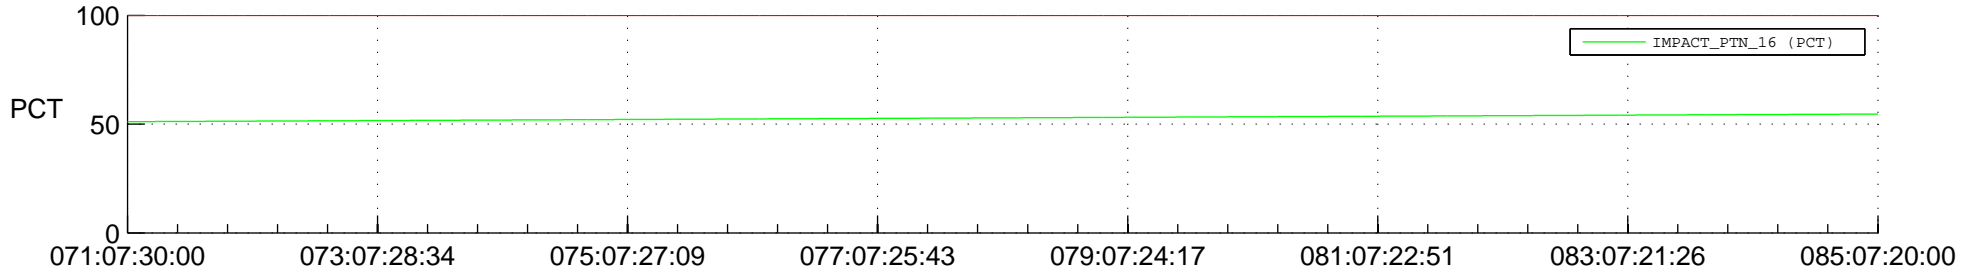

STEREO AHEAD SPACE WEATHER SSR PCT Full Prediction

SWAVES_Percent_Full_Prediction

IMPACT_Percent_Full_Prediction

PLASTIC_Percent_Full_Prediction

Spacecraft_DownLink_Rate

Ground Time (2015:071:07:30:00.000 -2015:085:07:20:00.000)