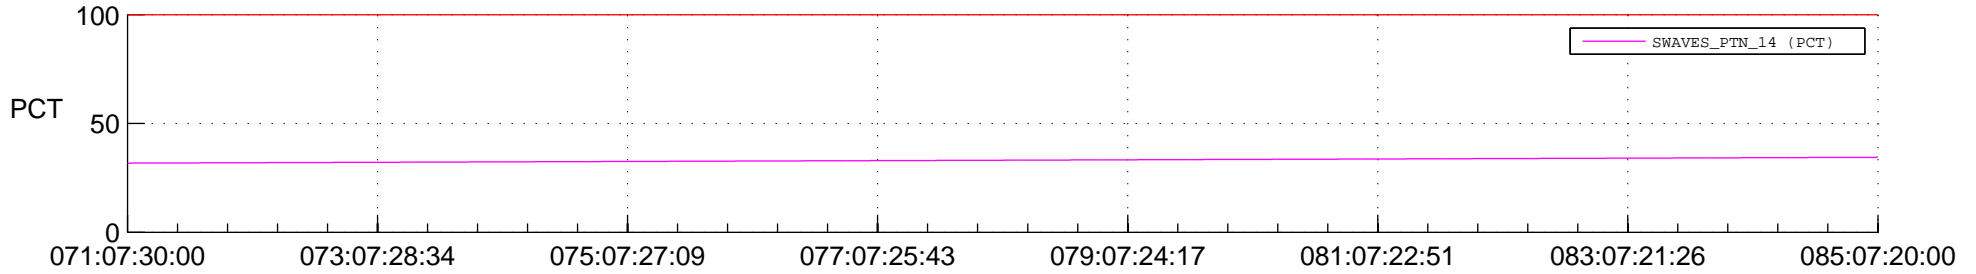

STEREO AHEAD SPACE WEATHER SSR PCT Full Prediction

SWAVES_Percent_Full_Prediction

IMPACT_Percent_Full_Prediction

PLASTIC_Percent_Full_Prediction

Spacecraft_DownLink_Rate

Ground Time (2015:071:07:30:00.000 -2015:085:07:20:00.000)