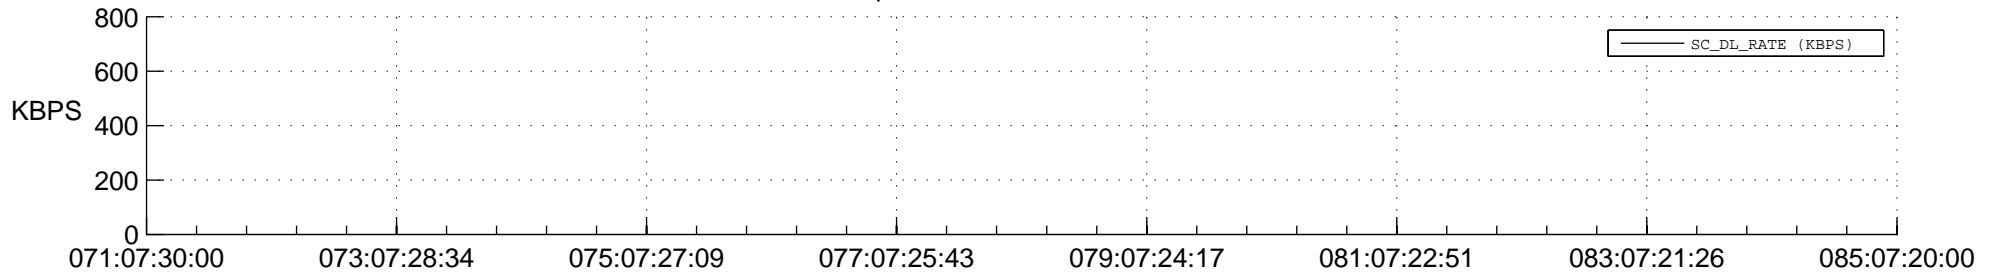

STEREO AHEAD SPACE WEATHER SSR PCT Full Prediction

SWAVES_Percent_Full_Prediction

IMPACT_Percent_Full_Prediction

PLASTIC_Percent_Full_Prediction

Spacecraft_DownLink_Rate

Ground Time (2015:071:07:30:00.000 -2015:085:07:20:00.000)