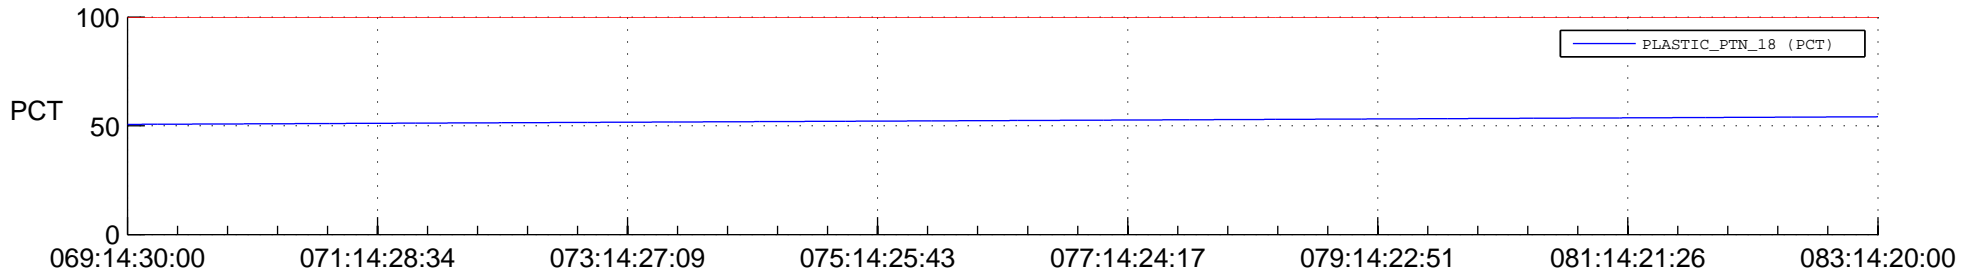

## Spacecraft\_DownLink\_Rate

Ground Time (2015:069:14:30:00.000 -2015:083:14:20:00.000)