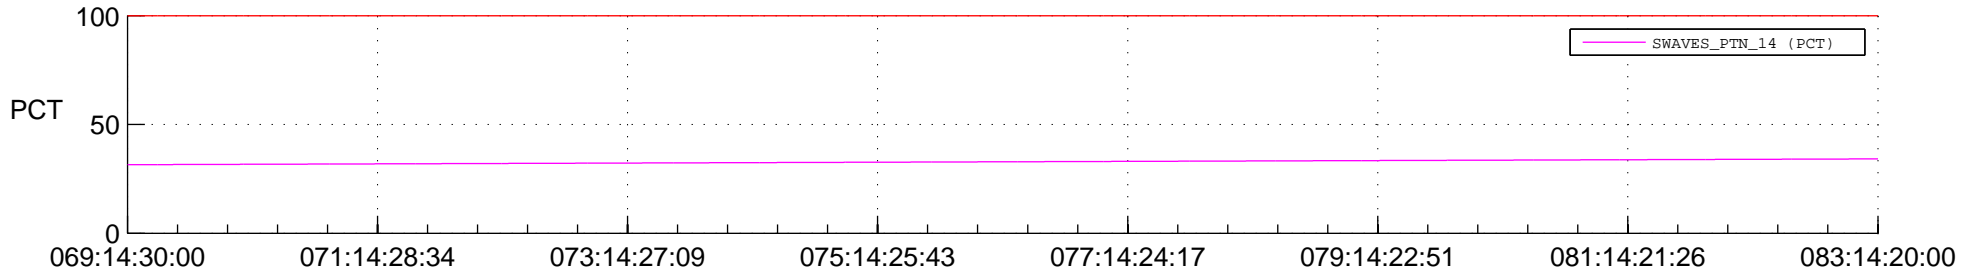

STEREO AHEAD SPACE WEATHER SSR PCT Full Prediction

SWAVES_Percent_Full_Prediction