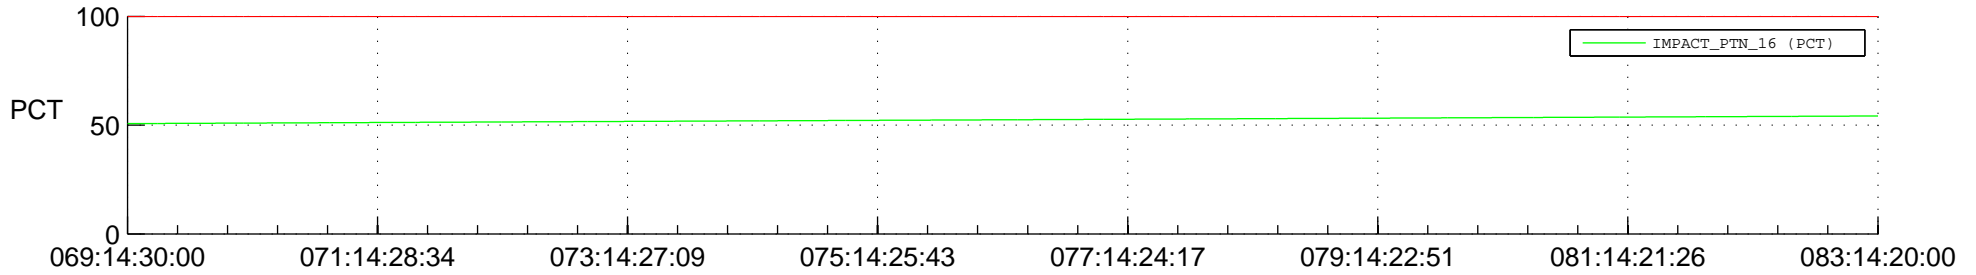

IMPACT_Percent_Full_Prediction