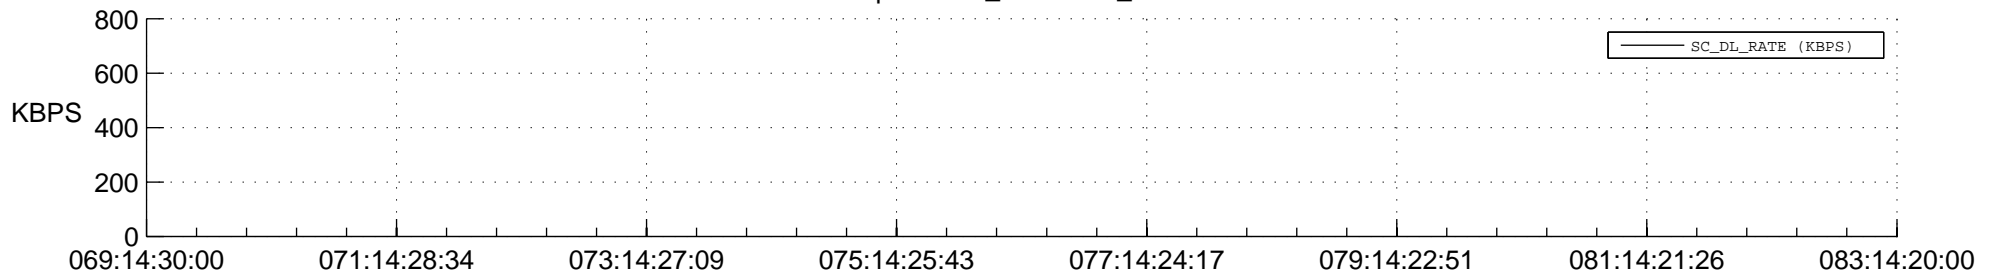

## Spacecraft\_DownLink\_Rate

Ground Time (2015:069:14:30:00.000 -2015:083:14:20:00.000)