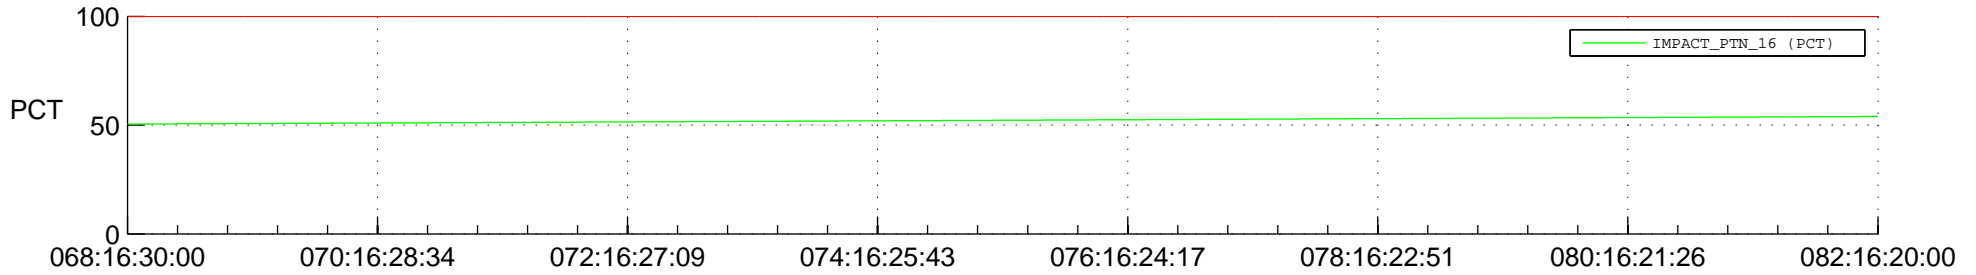

STEREO AHEAD SPACE WEATHER SSR PCT Full Prediction

SWAVES_Percent_Full_Prediction

IMPACT_Percent_Full_Prediction

PLASTIC_Percent_Full_Prediction

Spacecraft_DownLink_Rate

Ground Time (2015:068:16:30:00.000 -2015:082:16:20:00.000)