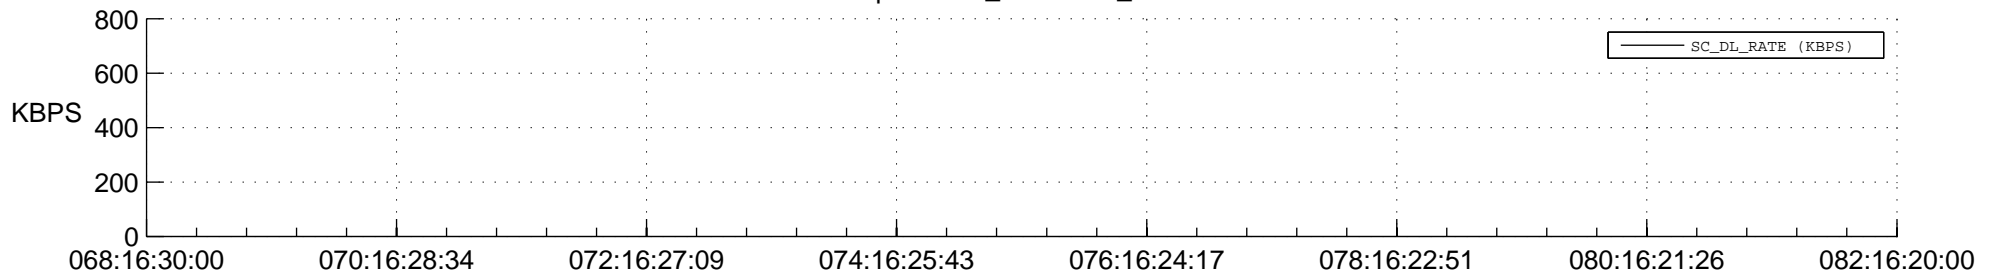

STEREO AHEAD SPACE WEATHER SSR PCT Full Prediction

SWAVES_Percent_Full_Prediction

IMPACT_Percent_Full_Prediction

PLASTIC_Percent_Full_Prediction

Spacecraft_DownLink_Rate

Ground Time (2015:068:16:30:00.000 -2015:082:16:20:00.000)