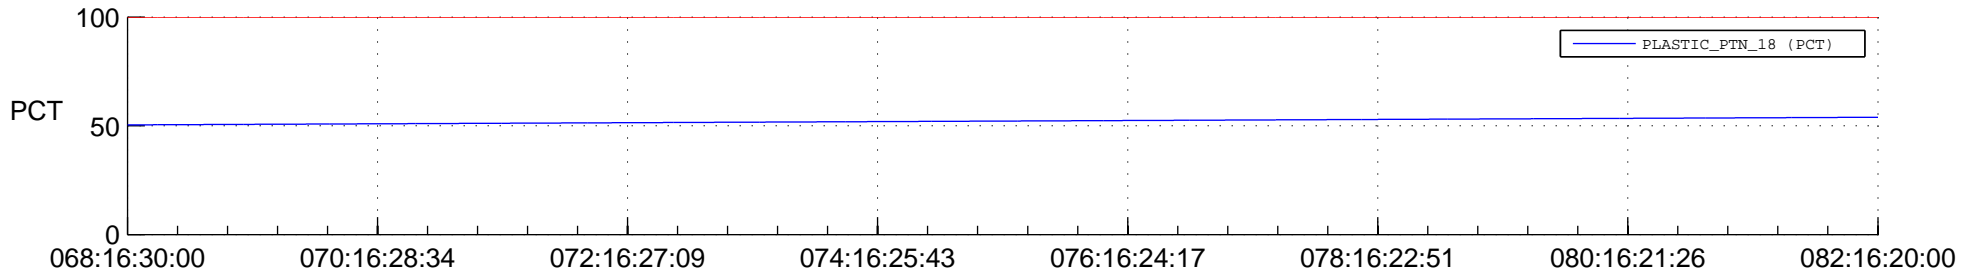

STEREO AHEAD SPACE WEATHER SSR PCT Full Prediction

SWAVES_Percent_Full_Prediction

IMPACT_Percent_Full_Prediction

PLASTIC_Percent_Full_Prediction

Spacecraft_DownLink_Rate

Ground Time (2015:068:16:30:00.000 -2015:082:16:20:00.000)