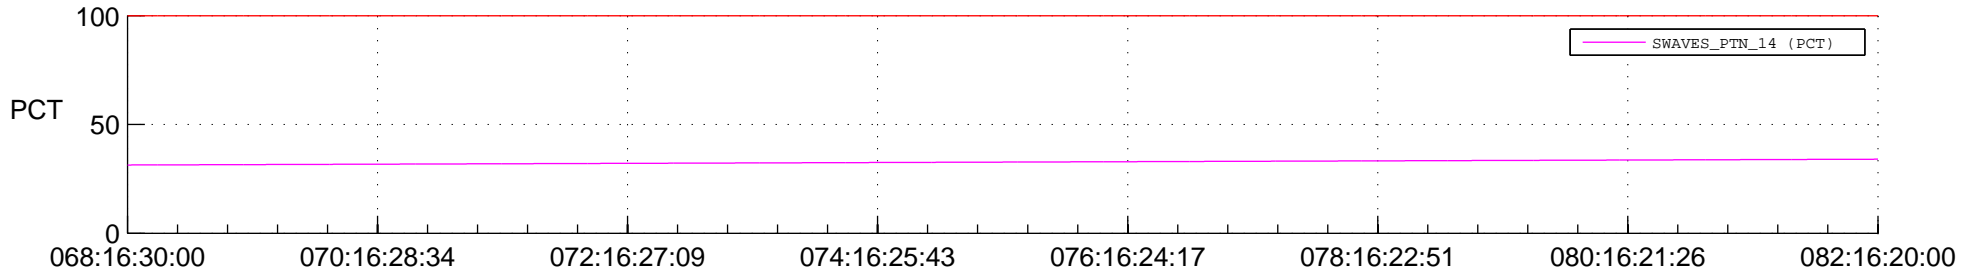

STEREO AHEAD SPACE WEATHER SSR PCT Full Prediction

SWAVES_Percent_Full_Prediction

IMPACT_Percent_Full_Prediction

PLASTIC_Percent_Full_Prediction

Spacecraft_DownLink_Rate

Ground Time (2015:068:16:30:00.000 -2015:082:16:20:00.000)