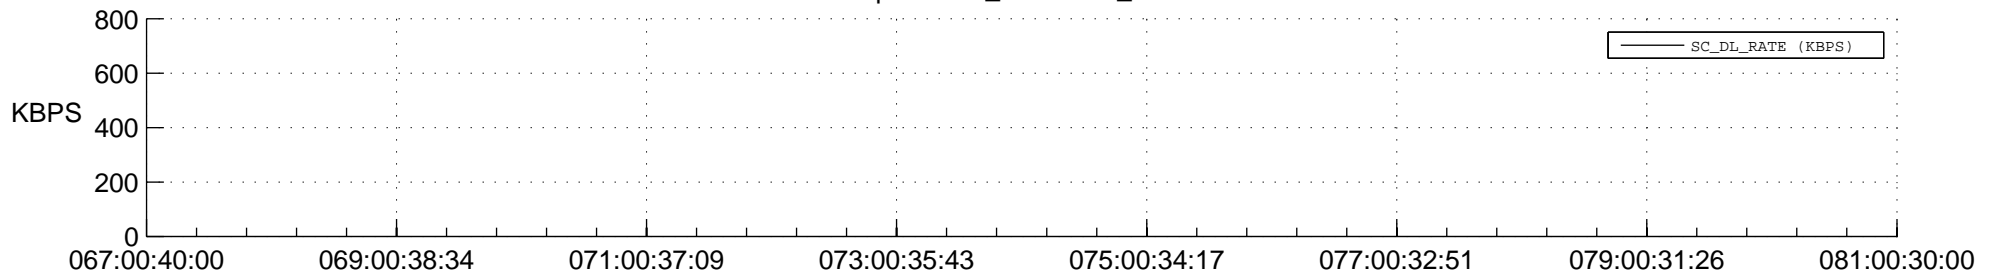

## Spacecraft\_DownLink\_Rate

Ground Time (2015:067:00:40:00.000 -2015:081:00:30:00.000)