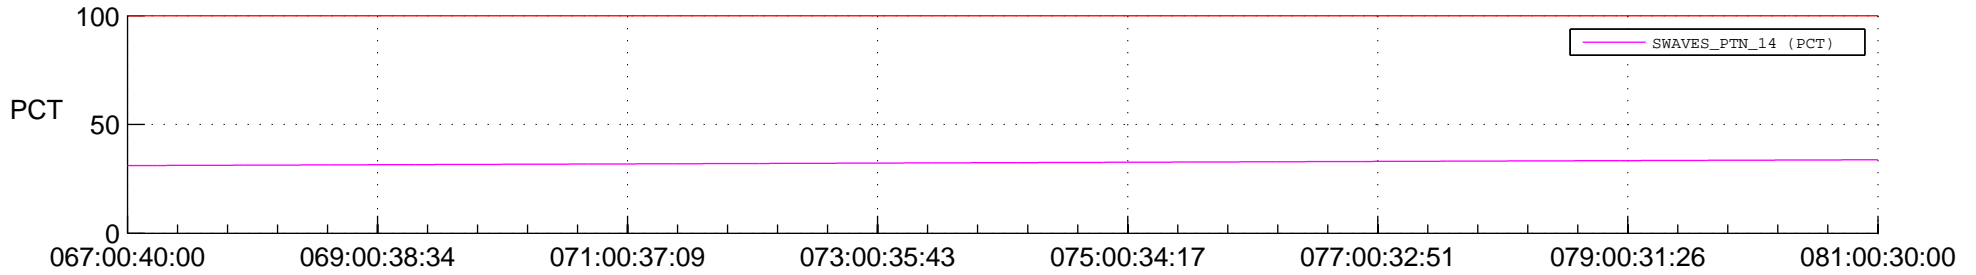

STEREO AHEAD SPACE WEATHER SSR PCT Full Prediction

SWAVES_Percent_Full_Prediction