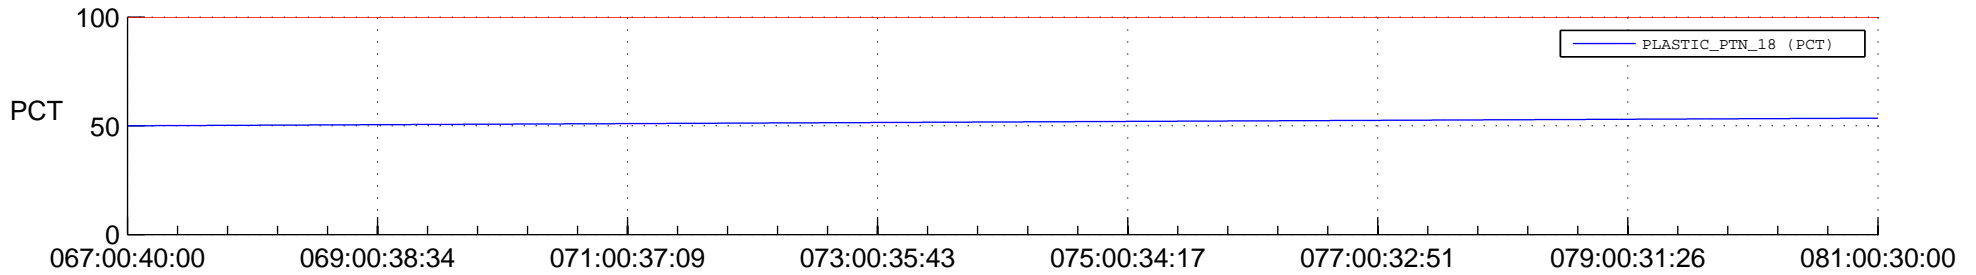

## Spacecraft\_DownLink\_Rate

Ground Time (2015:067:00:40:00.000 -2015:081:00:30:00.000)