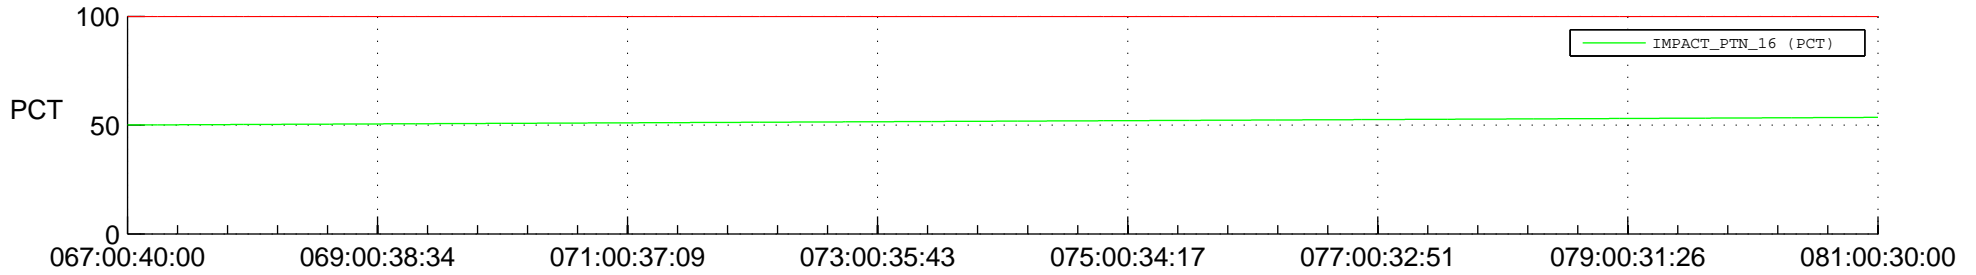

IMPACT_Percent_Full_Prediction