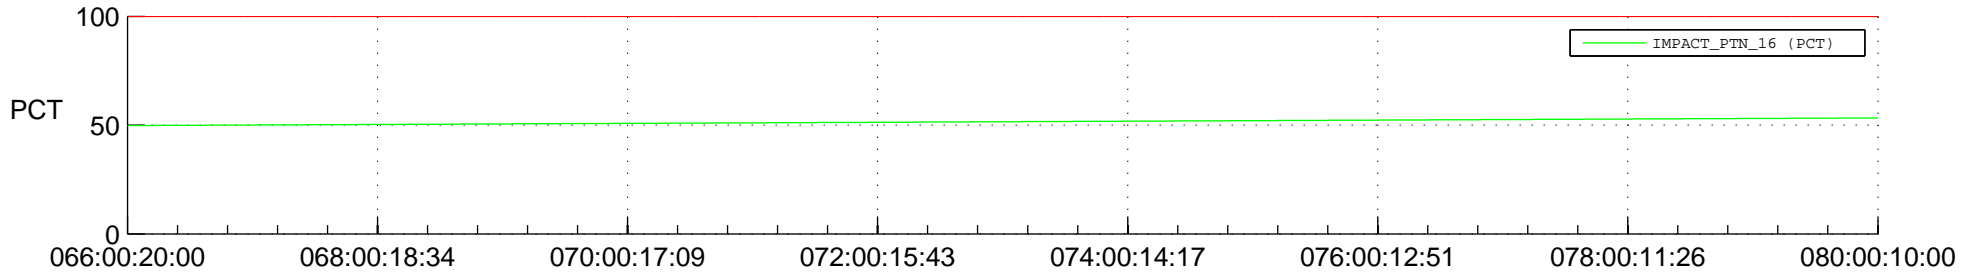

STEREO AHEAD SPACE WEATHER SSR PCT Full Prediction

SWAVES_Percent_Full_Prediction

IMPACT_Percent_Full_Prediction

PLASTIC_Percent_Full_Prediction

Spacecraft_DownLink_Rate

Ground Time (2015:066:00:20:00.000 -2015:080:00:10:00.000)