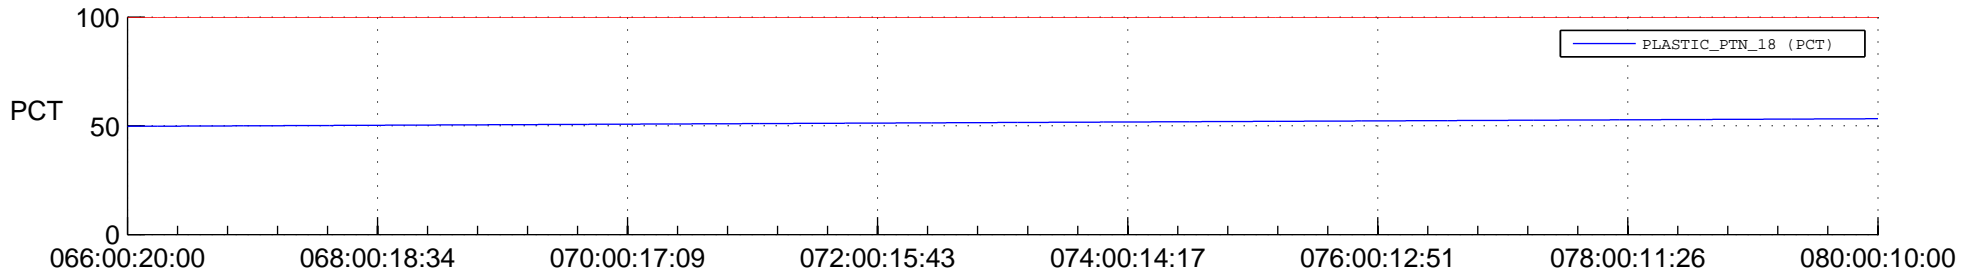

STEREO AHEAD SPACE WEATHER SSR PCT Full Prediction

SWAVES_Percent_Full_Prediction

IMPACT_Percent_Full_Prediction

PLASTIC_Percent_Full_Prediction

Spacecraft_DownLink_Rate

Ground Time (2015:066:00:20:00.000 -2015:080:00:10:00.000)