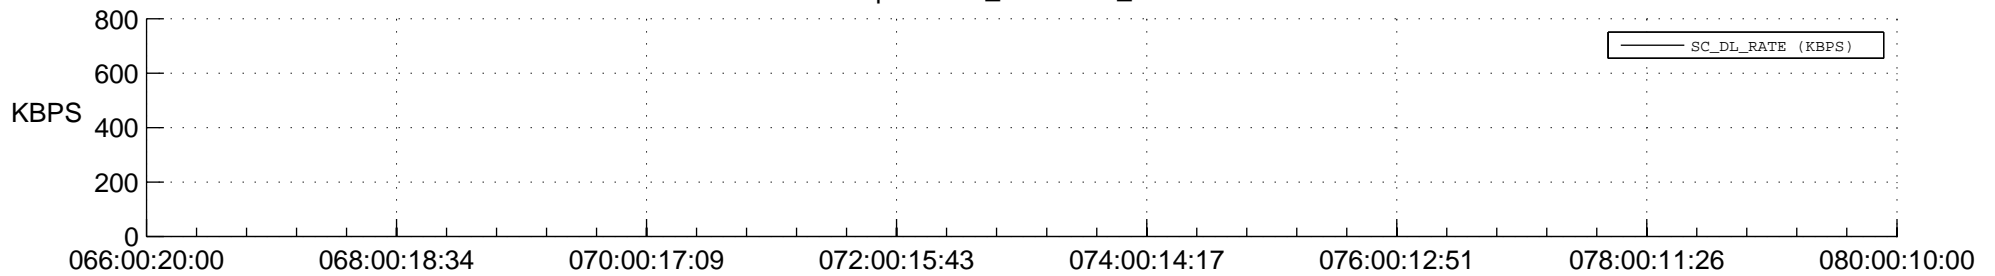

STEREO AHEAD SPACE WEATHER SSR PCT Full Prediction

SWAVES_Percent_Full_Prediction

IMPACT_Percent_Full_Prediction

PLASTIC_Percent_Full_Prediction

Spacecraft_DownLink_Rate

Ground Time (2015:066:00:20:00.000 -2015:080:00:10:00.000)