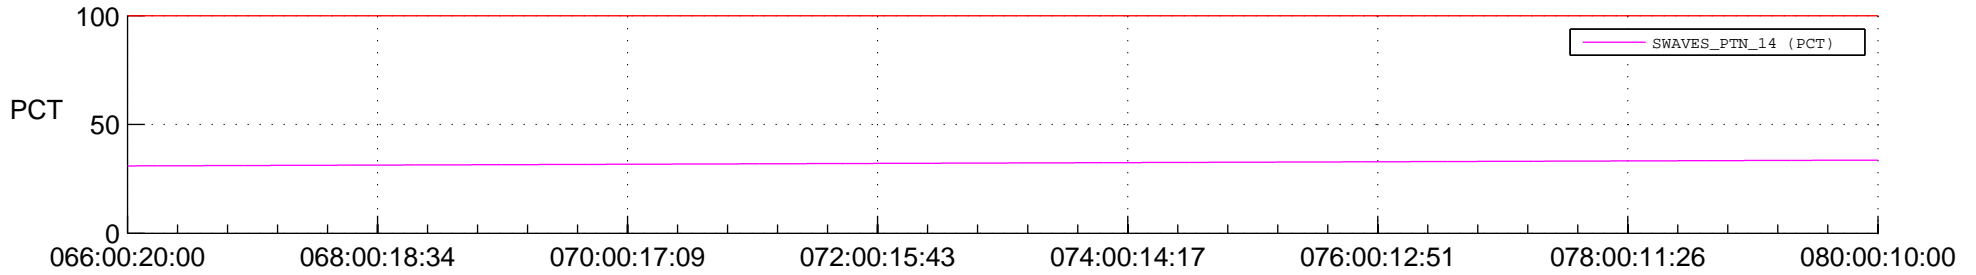

STEREO AHEAD SPACE WEATHER SSR PCT Full Prediction

SWAVES_Percent_Full_Prediction

IMPACT_Percent_Full_Prediction

PLASTIC_Percent_Full_Prediction

Spacecraft_DownLink_Rate

Ground Time (2015:066:00:20:00.000 -2015:080:00:10:00.000)