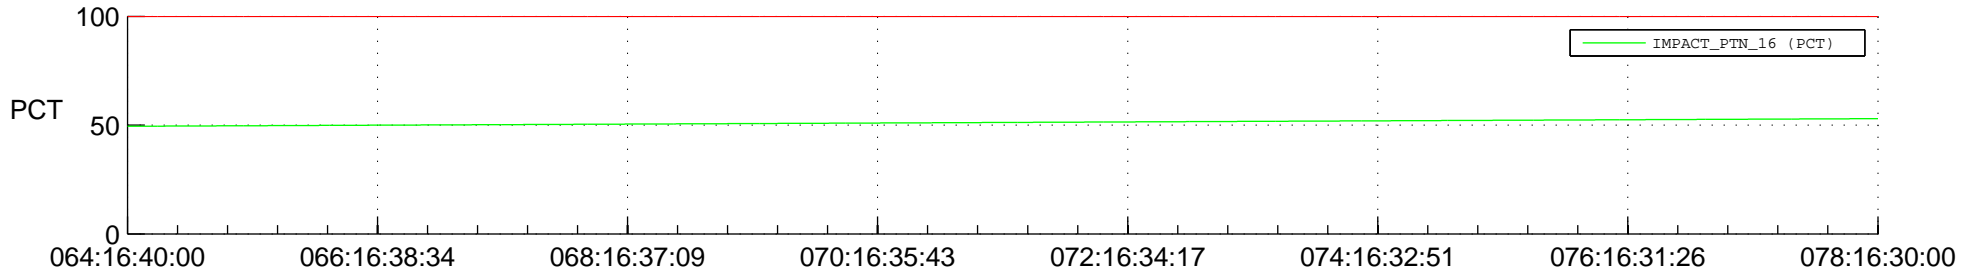

IMPACT_Percent_Full_Prediction