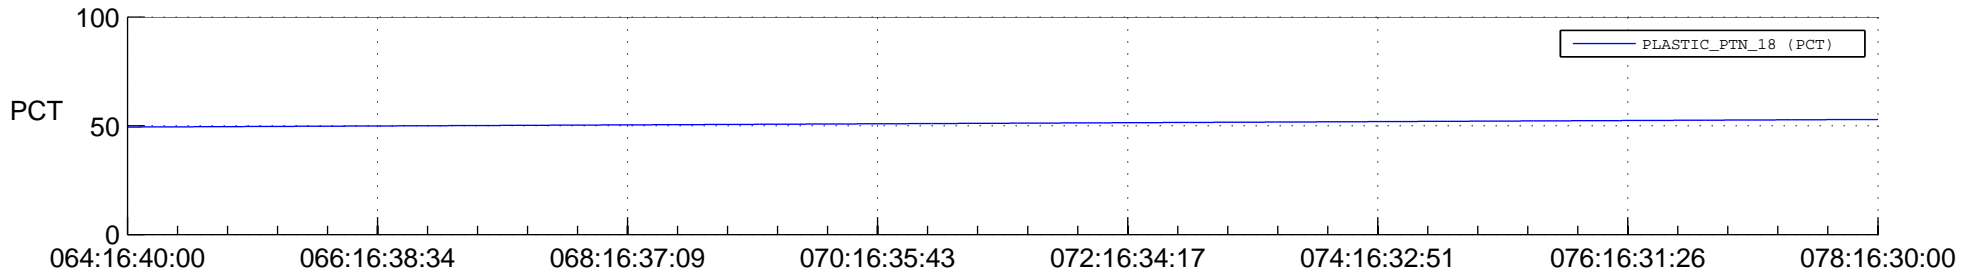

## Spacecraft\_DownLink\_Rate

Ground Time (2015:064:16:40:00.000 -2015:078:16:30:00.000)