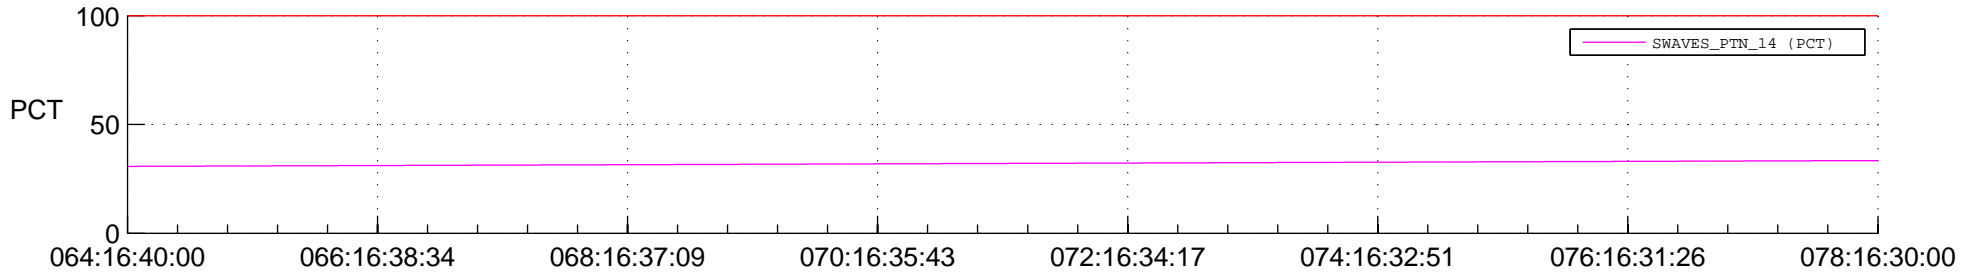

STEREO AHEAD SPACE WEATHER SSR PCT Full Prediction

SWAVES_Percent_Full_Prediction