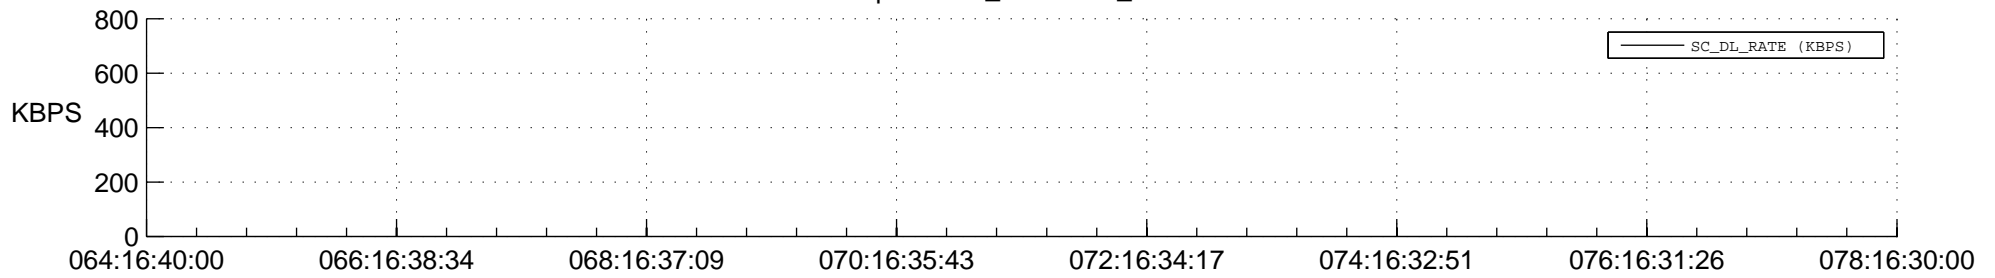

## Spacecraft\_DownLink\_Rate

Ground Time (2015:064:16:40:00.000 -2015:078:16:30:00.000)