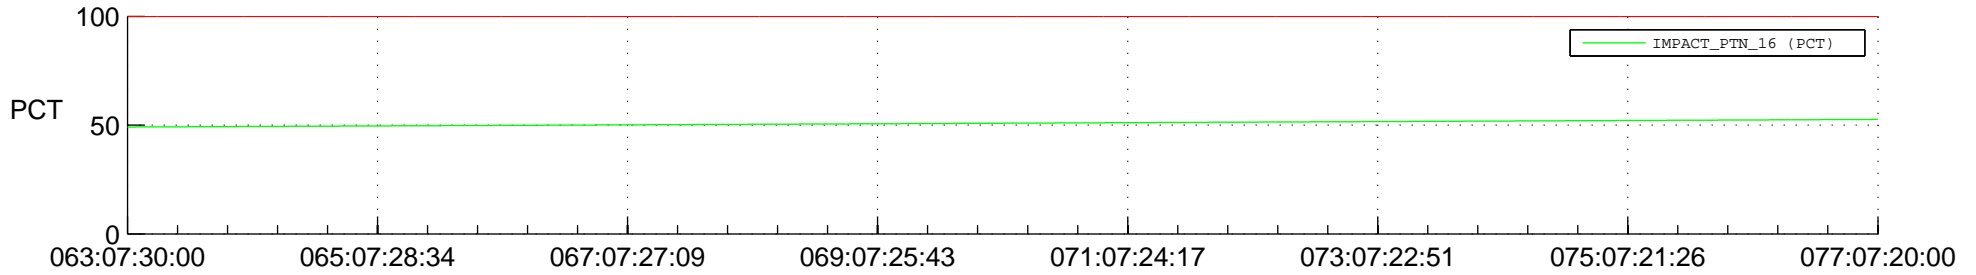

STEREO AHEAD SPACE WEATHER SSR PCT Full Prediction

SWAVES_Percent_Full_Prediction

IMPACT_Percent_Full_Prediction

PLASTIC_Percent_Full_Prediction

Spacecraft_DownLink_Rate

Ground Time (2015:063:07:30:00.000 -2015:077:07:20:00.000)