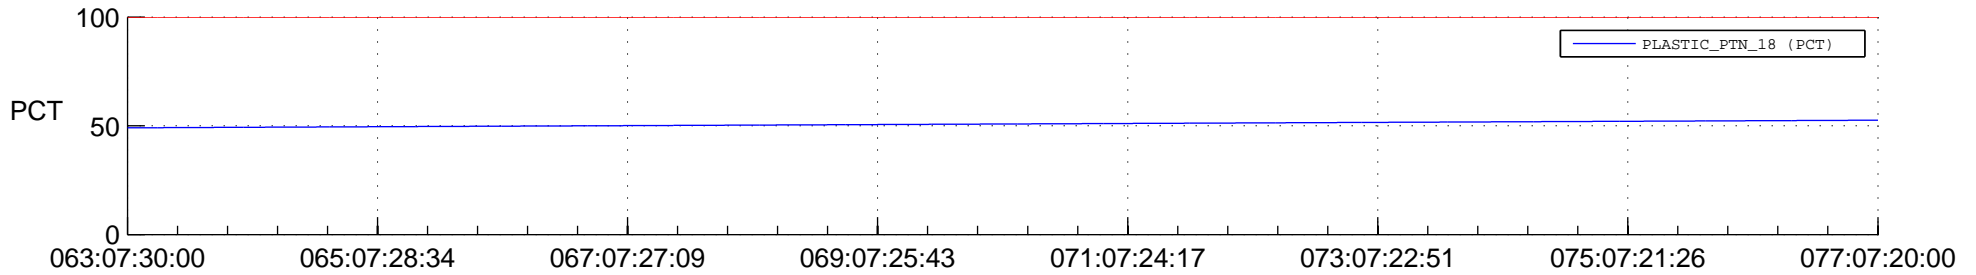

STEREO AHEAD SPACE WEATHER SSR PCT Full Prediction

SWAVES_Percent_Full_Prediction

IMPACT_Percent_Full_Prediction

PLASTIC_Percent_Full_Prediction

Spacecraft_DownLink_Rate

Ground Time (2015:063:07:30:00.000 -2015:077:07:20:00.000)