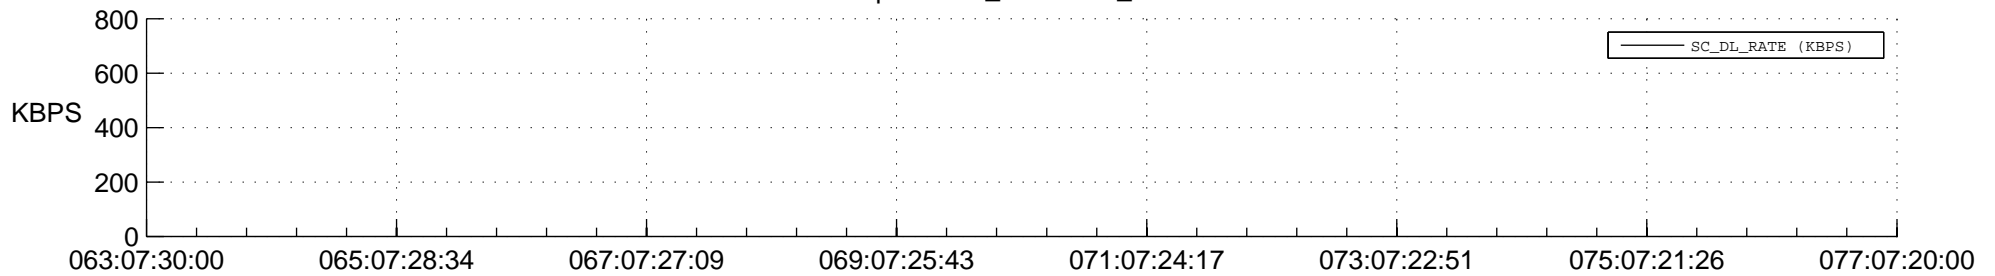

STEREO AHEAD SPACE WEATHER SSR PCT Full Prediction

SWAVES_Percent_Full_Prediction

IMPACT_Percent_Full_Prediction

PLASTIC_Percent_Full_Prediction

Spacecraft_DownLink_Rate

Ground Time (2015:063:07:30:00.000 -2015:077:07:20:00.000)