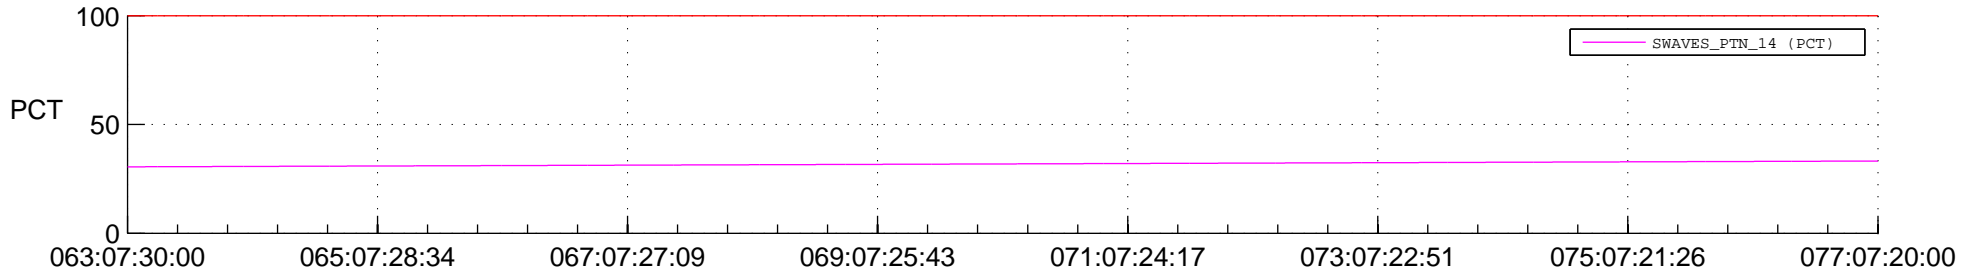

STEREO AHEAD SPACE WEATHER SSR PCT Full Prediction

SWAVES_Percent_Full_Prediction

IMPACT_Percent_Full_Prediction

PLASTIC_Percent_Full_Prediction

Spacecraft_DownLink_Rate

Ground Time (2015:063:07:30:00.000 -2015:077:07:20:00.000)