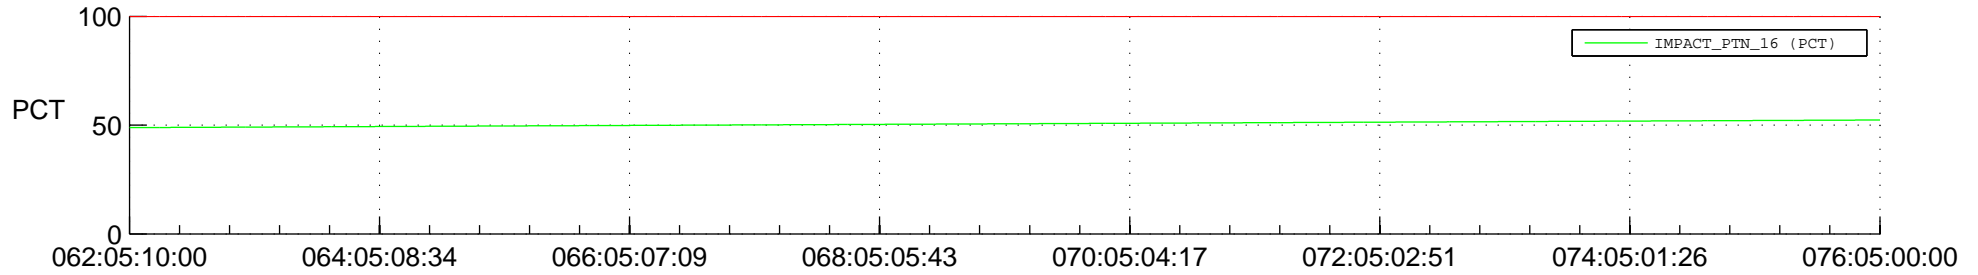

IMPACT_Percent_Full_Prediction