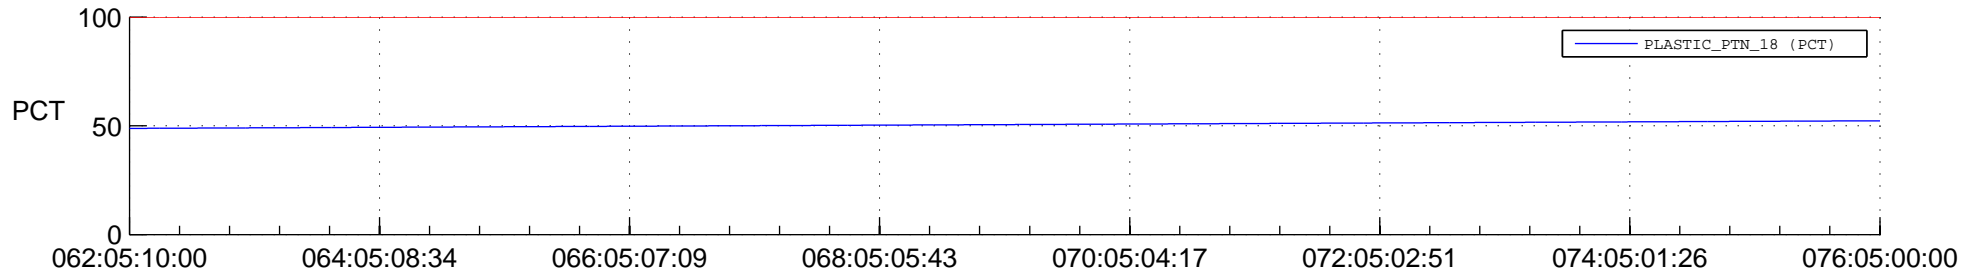

## Spacecraft\_DownLink\_Rate

Ground Time (2015:062:05:10:00.000 -2015:076:05:00:00.000)