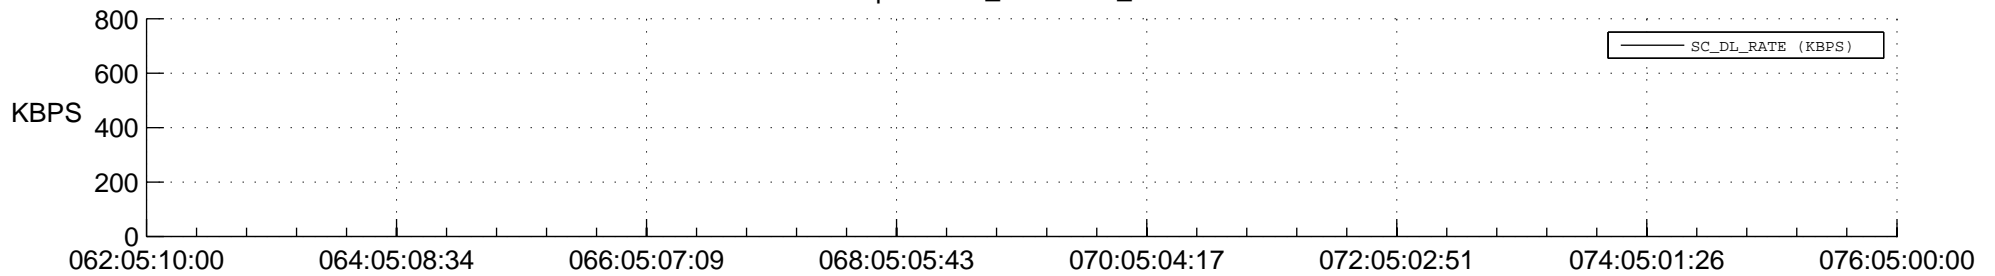

## Spacecraft\_DownLink\_Rate

Ground Time (2015:062:05:10:00.000 -2015:076:05:00:00.000)