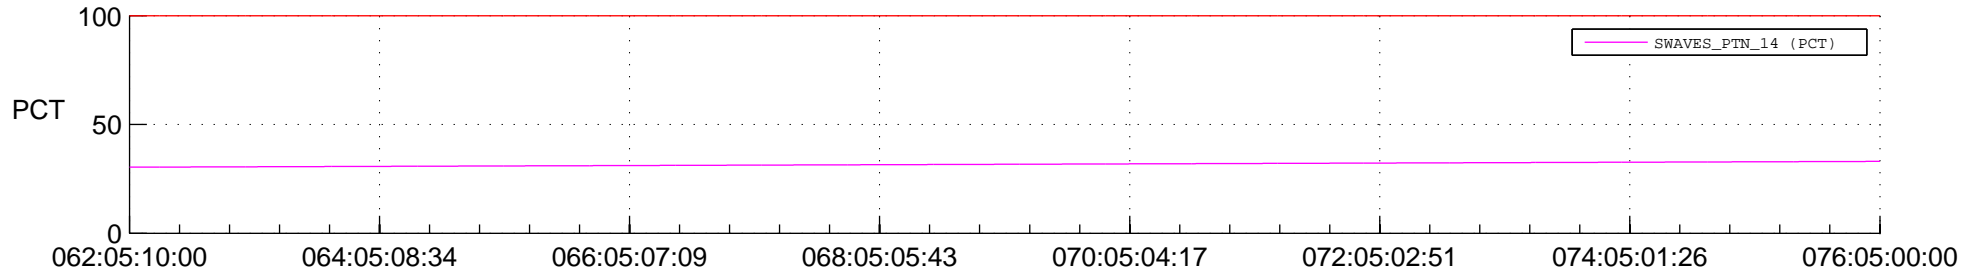

STEREO AHEAD SPACE WEATHER SSR PCT Full Prediction

SWAVES_Percent_Full_Prediction