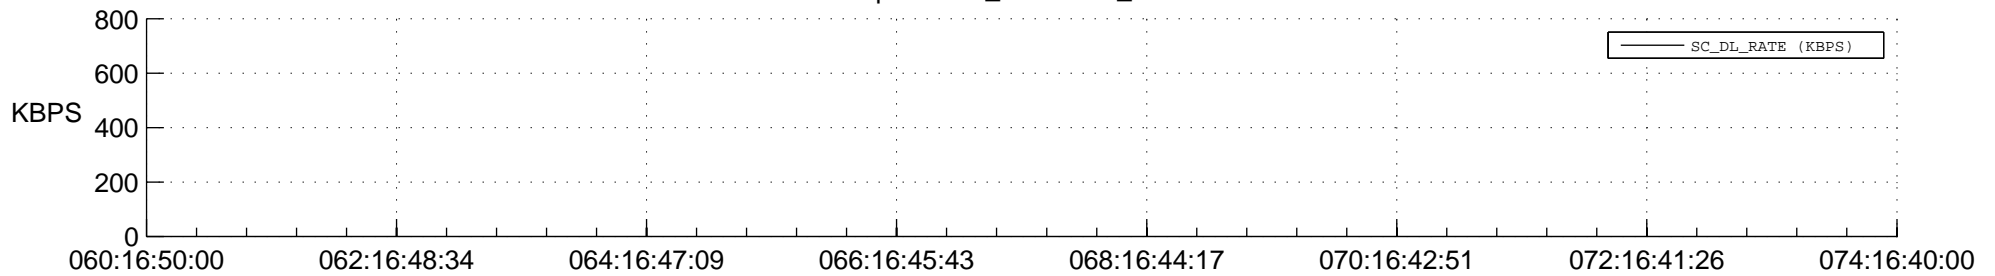

STEREO AHEAD SPACE WEATHER SSR PCT Full Prediction

SWAVES_Percent_Full_Prediction

IMPACT_Percent_Full_Prediction

PLASTIC_Percent_Full_Prediction

Spacecraft_DownLink_Rate

Ground Time (2015:060:16:50:00.000 -2015:074:16:40:00.000)