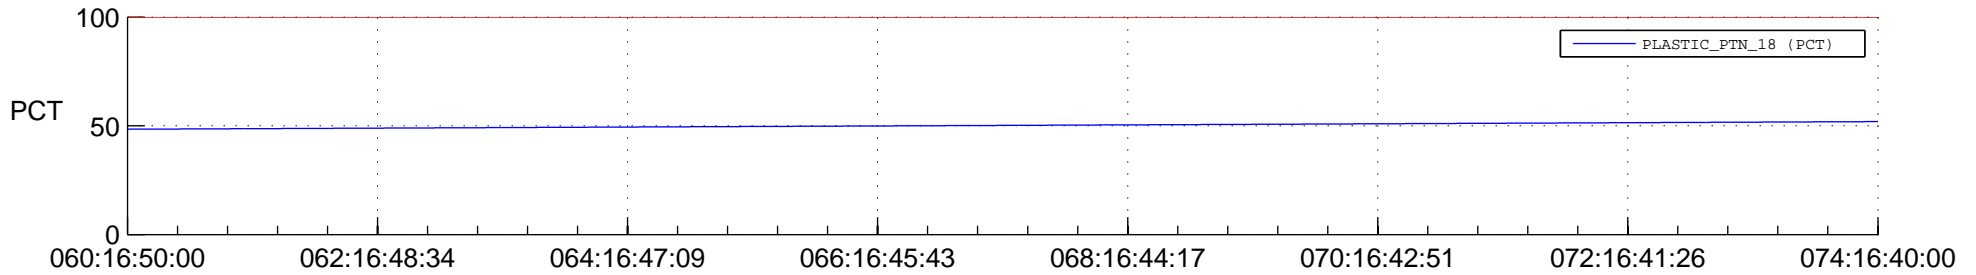

STEREO AHEAD SPACE WEATHER SSR PCT Full Prediction

SWAVES_Percent_Full_Prediction

IMPACT_Percent_Full_Prediction

PLASTIC_Percent_Full_Prediction

Spacecraft_DownLink_Rate

Ground Time (2015:060:16:50:00.000 -2015:074:16:40:00.000)