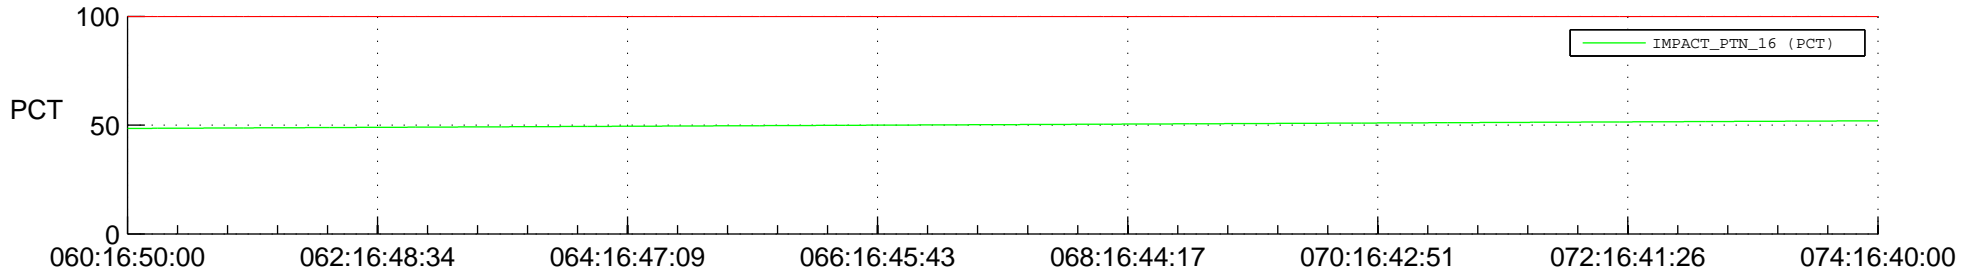

STEREO AHEAD SPACE WEATHER SSR PCT Full Prediction

SWAVES_Percent_Full_Prediction

IMPACT_Percent_Full_Prediction

PLASTIC_Percent_Full_Prediction

Spacecraft_DownLink_Rate

Ground Time (2015:060:16:50:00.000 -2015:074:16:40:00.000)