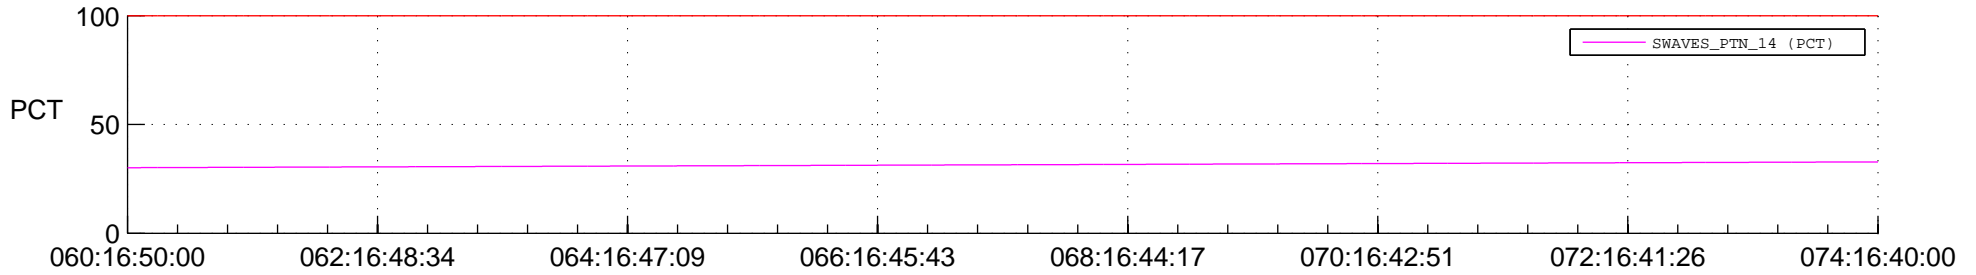

STEREO AHEAD SPACE WEATHER SSR PCT Full Prediction

SWAVES_Percent_Full_Prediction

IMPACT_Percent_Full_Prediction

PLASTIC_Percent_Full_Prediction

Spacecraft_DownLink_Rate

Ground Time (2015:060:16:50:00.000 -2015:074:16:40:00.000)