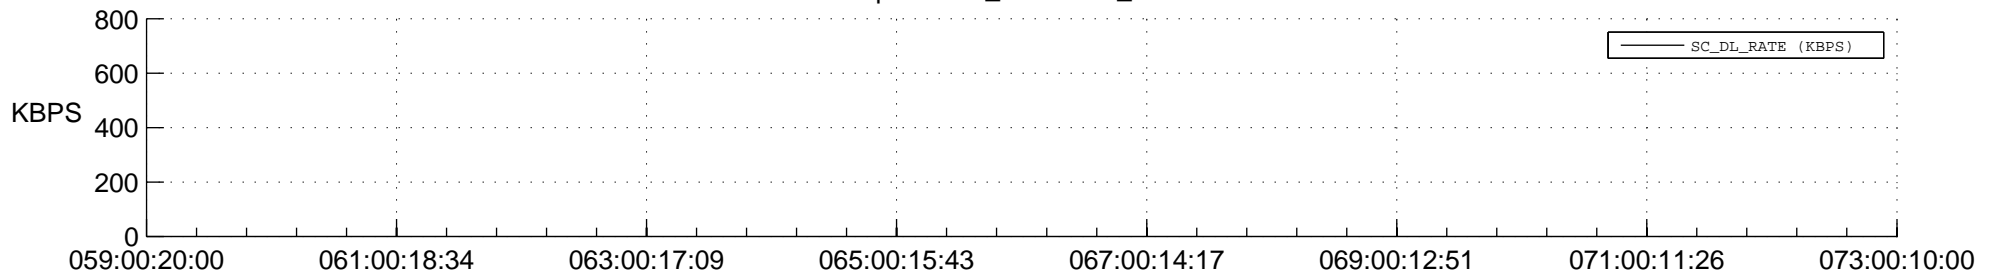

STEREO AHEAD SPACE WEATHER SSR PCT Full Prediction

SWAVES_Percent_Full_Prediction

IMPACT_Percent_Full_Prediction

PLASTIC_Percent_Full_Prediction

Spacecraft_DownLink_Rate

Ground Time (2015:059:00:20:00.000 -2015:073:00:10:00.000)