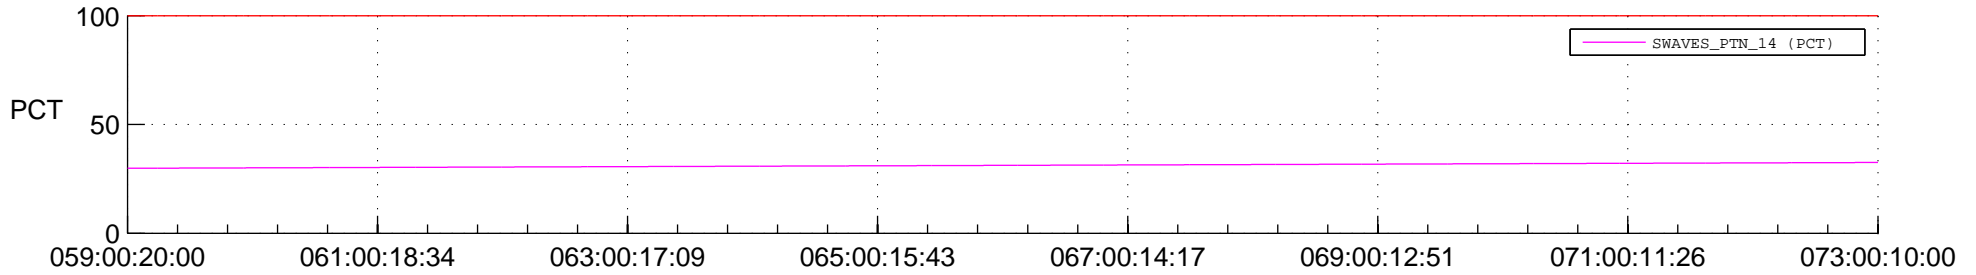

STEREO AHEAD SPACE WEATHER SSR PCT Full Prediction

SWAVES_Percent_Full_Prediction

IMPACT_Percent_Full_Prediction

PLASTIC_Percent_Full_Prediction

Spacecraft_DownLink_Rate

Ground Time (2015:059:00:20:00.000 -2015:073:00:10:00.000)