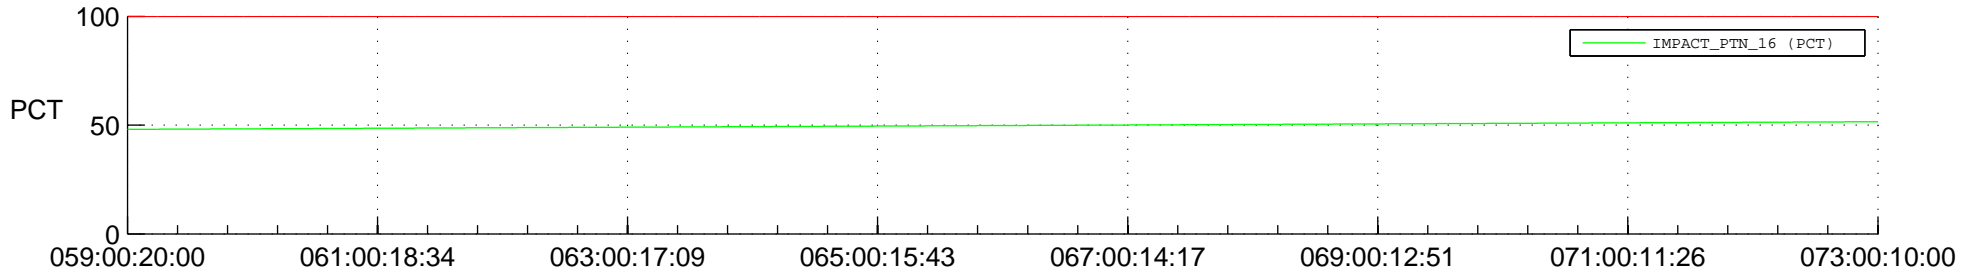

STEREO AHEAD SPACE WEATHER SSR PCT Full Prediction

SWAVES_Percent_Full_Prediction

IMPACT_Percent_Full_Prediction

PLASTIC_Percent_Full_Prediction

Spacecraft_DownLink_Rate

Ground Time (2015:059:00:20:00.000 -2015:073:00:10:00.000)