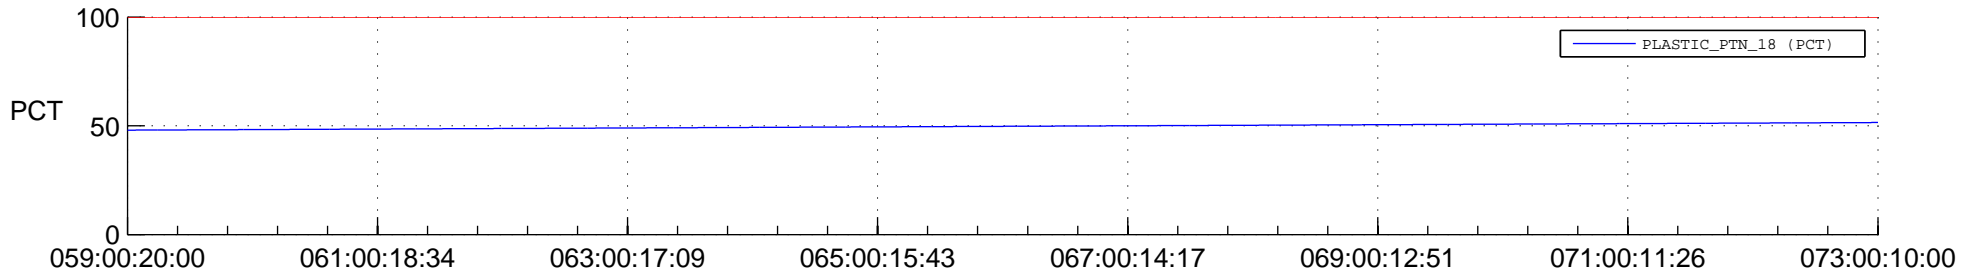

STEREO AHEAD SPACE WEATHER SSR PCT Full Prediction

SWAVES_Percent_Full_Prediction

IMPACT_Percent_Full_Prediction

PLASTIC_Percent_Full_Prediction

Spacecraft_DownLink_Rate

Ground Time (2015:059:00:20:00.000 -2015:073:00:10:00.000)