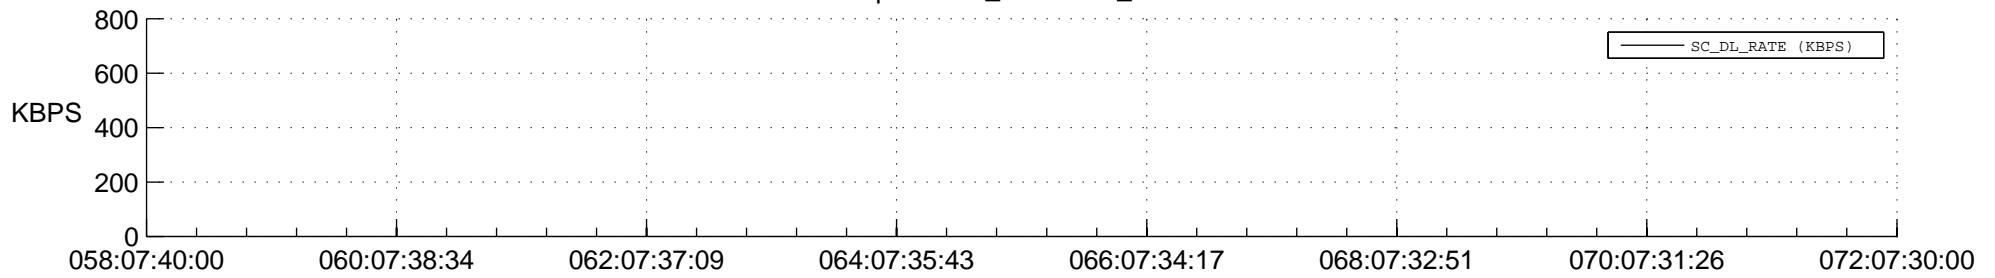

STEREO AHEAD SPACE WEATHER SSR PCT Full Prediction

SWAVES_Percent_Full_Prediction

IMPACT_Percent_Full_Prediction

PLASTIC_Percent_Full_Prediction

Spacecraft_DownLink_Rate

Ground Time (2015:058:07:40:00.000 -2015:072:07:30:00.000)