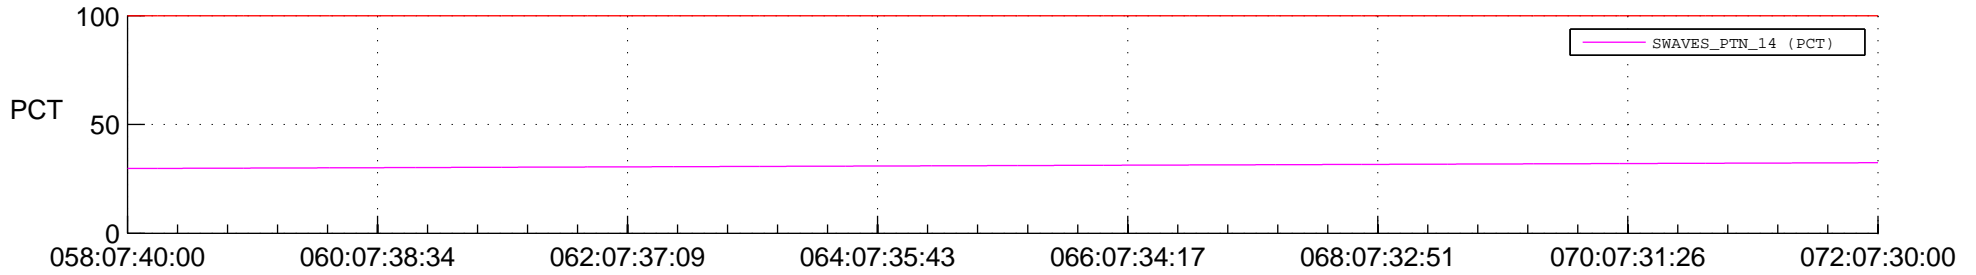

STEREO AHEAD SPACE WEATHER SSR PCT Full Prediction

SWAVES_Percent_Full_Prediction

IMPACT_Percent_Full_Prediction

PLASTIC_Percent_Full_Prediction

Spacecraft_DownLink_Rate

Ground Time (2015:058:07:40:00.000 -2015:072:07:30:00.000)