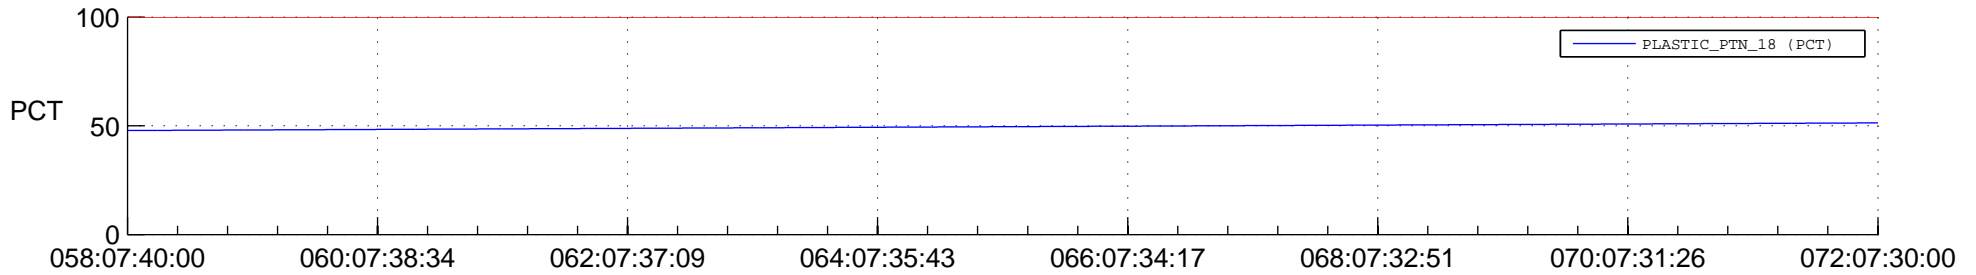

STEREO AHEAD SPACE WEATHER SSR PCT Full Prediction

SWAVES_Percent_Full_Prediction

IMPACT_Percent_Full_Prediction

PLASTIC_Percent_Full_Prediction

Spacecraft_DownLink_Rate

Ground Time (2015:058:07:40:00.000 -2015:072:07:30:00.000)