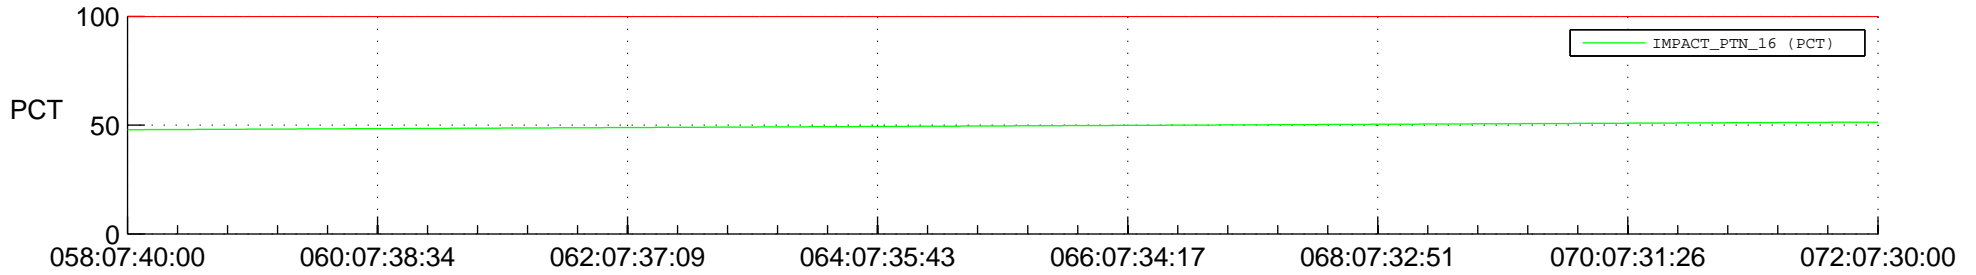

STEREO AHEAD SPACE WEATHER SSR PCT Full Prediction

SWAVES_Percent_Full_Prediction

IMPACT_Percent_Full_Prediction

PLASTIC_Percent_Full_Prediction

Spacecraft_DownLink_Rate

Ground Time (2015:058:07:40:00.000 -2015:072:07:30:00.000)