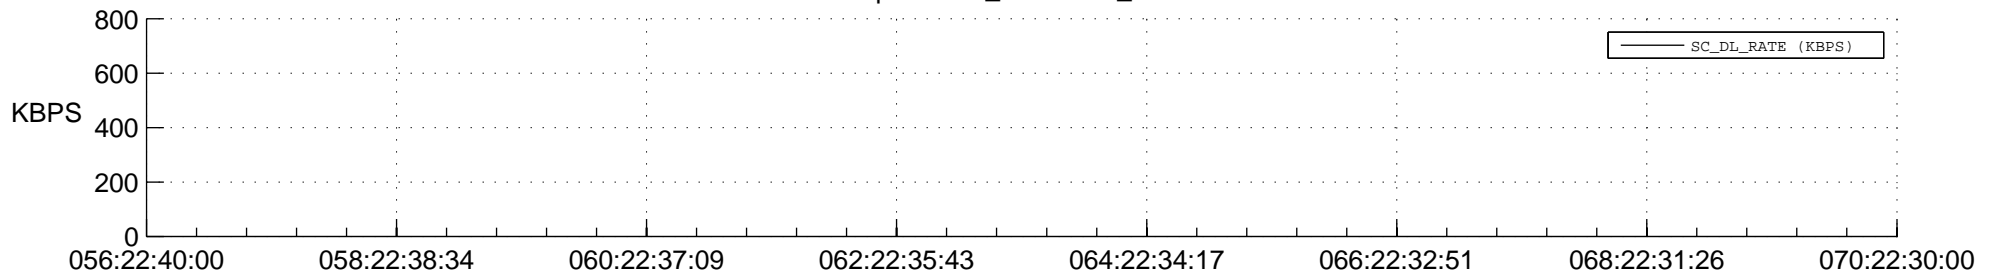

STEREO AHEAD SPACE WEATHER SSR PCT Full Prediction

SWAVES_Percent_Full_Prediction

IMPACT_Percent_Full_Prediction

PLASTIC_Percent_Full_Prediction

Spacecraft_DownLink_Rate

Ground Time (2015:056:22:40:00.000 -2015:070:22:30:00.000)