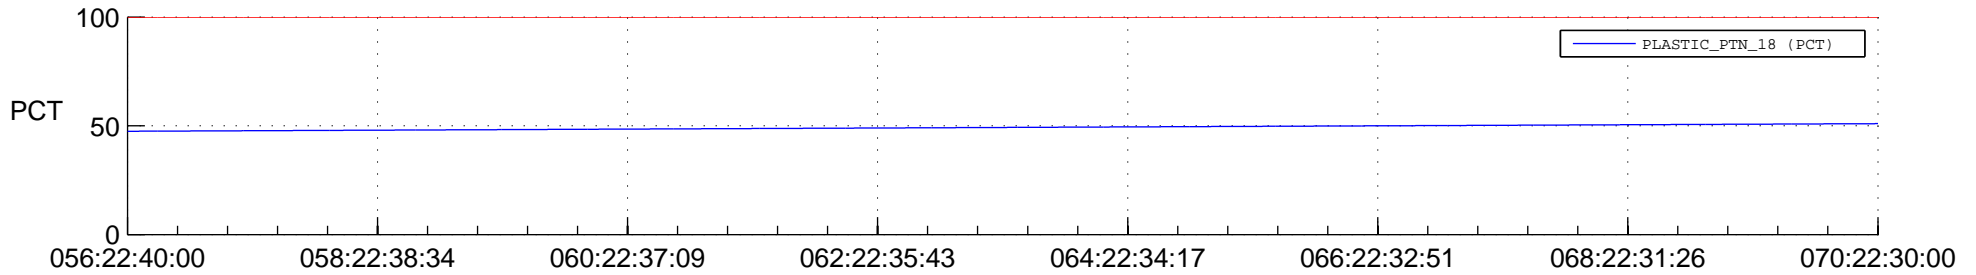

STEREO AHEAD SPACE WEATHER SSR PCT Full Prediction

SWAVES_Percent_Full_Prediction

IMPACT_Percent_Full_Prediction

PLASTIC_Percent_Full_Prediction

Spacecraft_DownLink_Rate

Ground Time (2015:056:22:40:00.000 -2015:070:22:30:00.000)