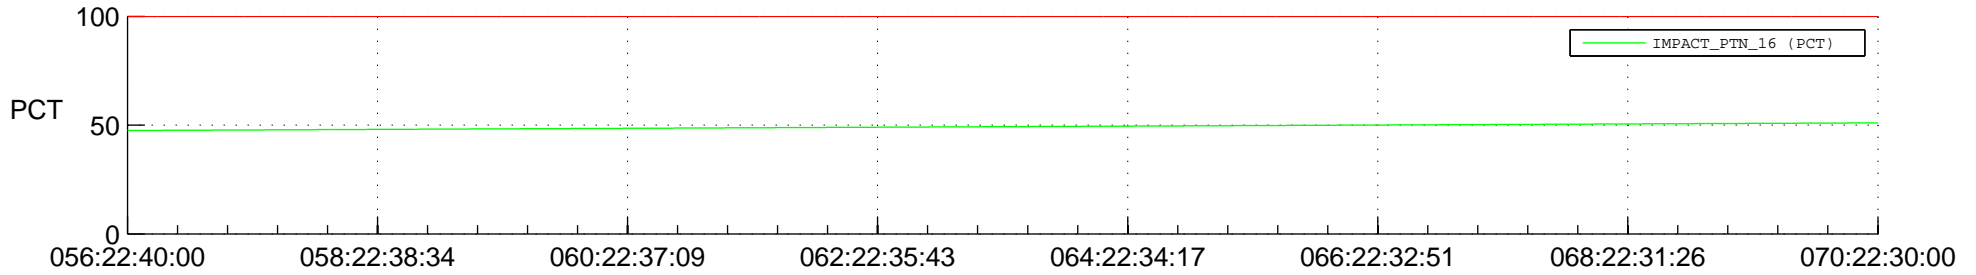

STEREO AHEAD SPACE WEATHER SSR PCT Full Prediction

SWAVES_Percent_Full_Prediction

IMPACT_Percent_Full_Prediction

PLASTIC_Percent_Full_Prediction

Spacecraft_DownLink_Rate

Ground Time (2015:056:22:40:00.000 -2015:070:22:30:00.000)