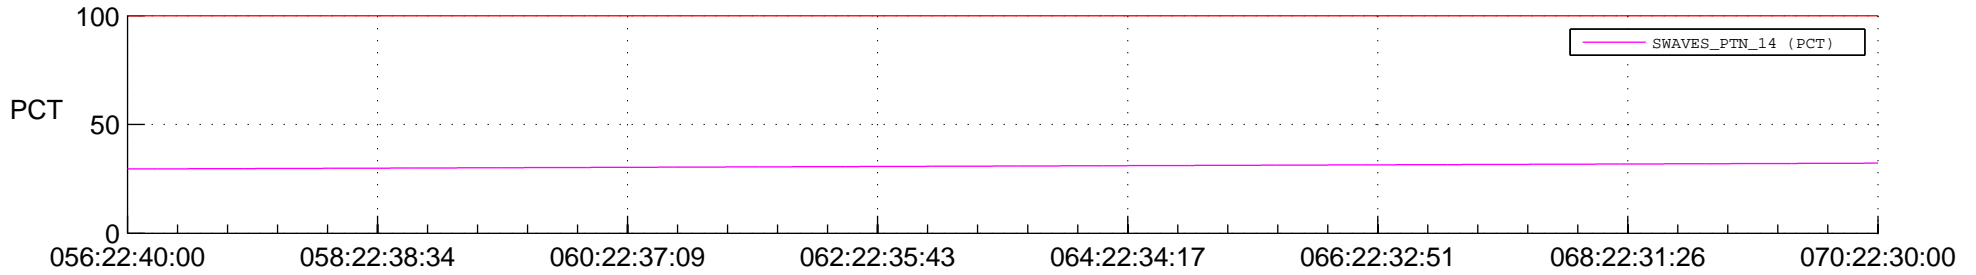

STEREO AHEAD SPACE WEATHER SSR PCT Full Prediction

SWAVES_Percent_Full_Prediction

IMPACT_Percent_Full_Prediction

PLASTIC_Percent_Full_Prediction

Spacecraft_DownLink_Rate

Ground Time (2015:056:22:40:00.000 -2015:070:22:30:00.000)