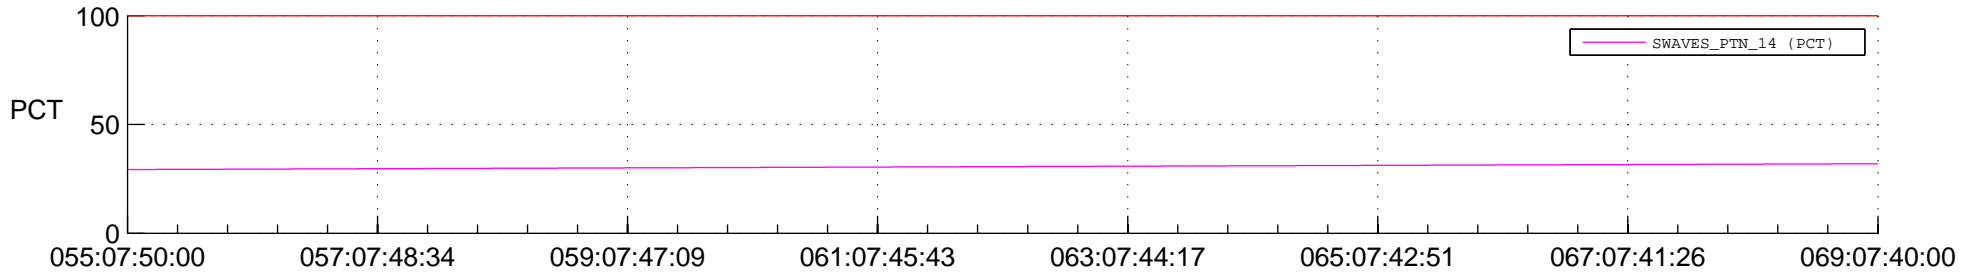

STEREO AHEAD SPACE WEATHER SSR PCT Full Prediction

SWAVES_Percent_Full_Prediction