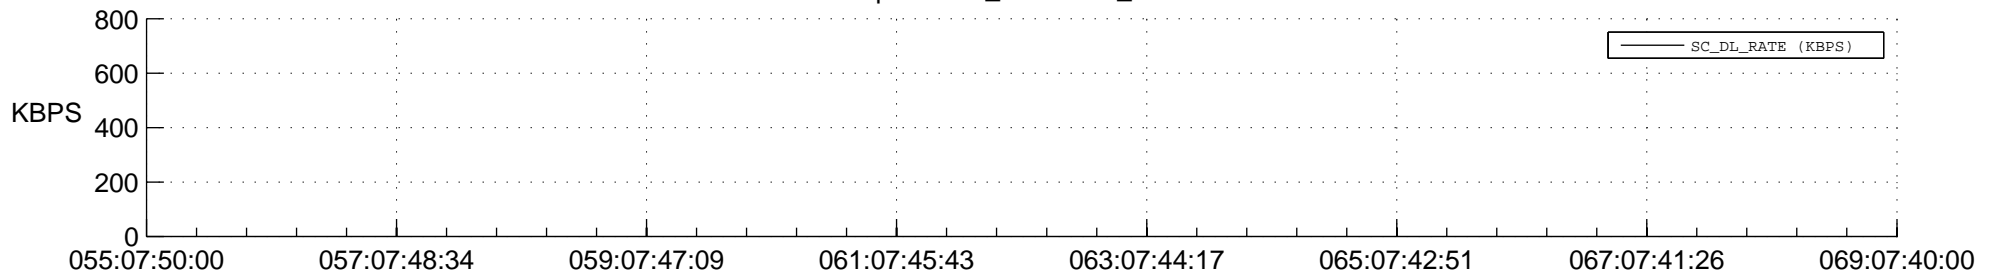

## Spacecraft\_DownLink\_Rate

Ground Time (2015:055:07:50:00.000 -2015:069:07:40:00.000)