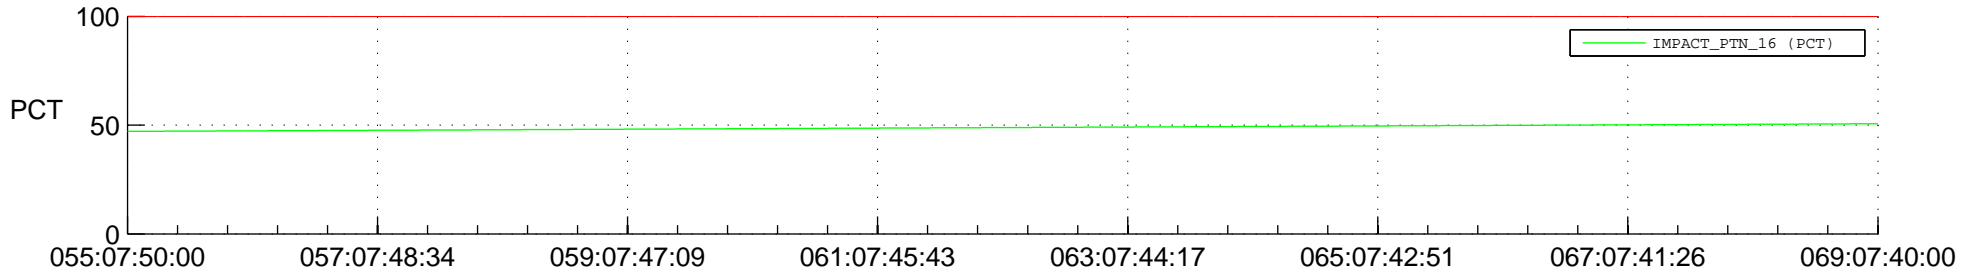

IMPACT_Percent_Full_Prediction