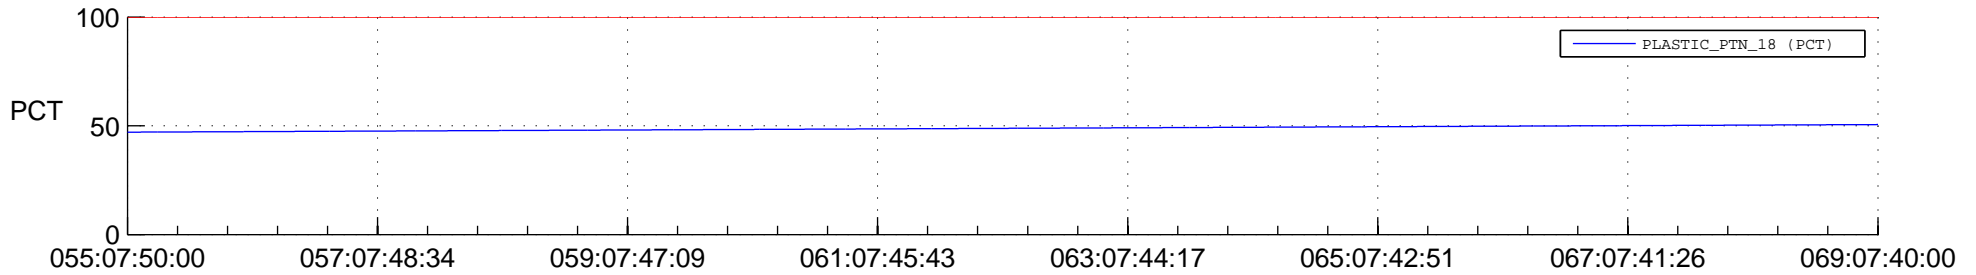

## SWAVES\_Percent\_Full\_Prediction

## Spacecraft\_DownLink\_Rate

Ground Time (2015:055:07:50:00.000 -2015:069:07:40:00.000)