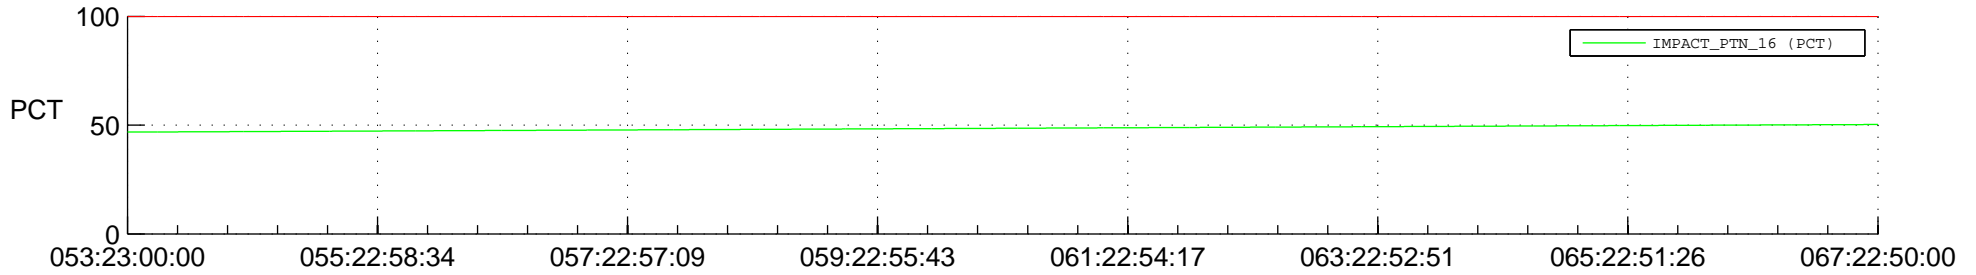

IMPACT_Percent_Full_Prediction