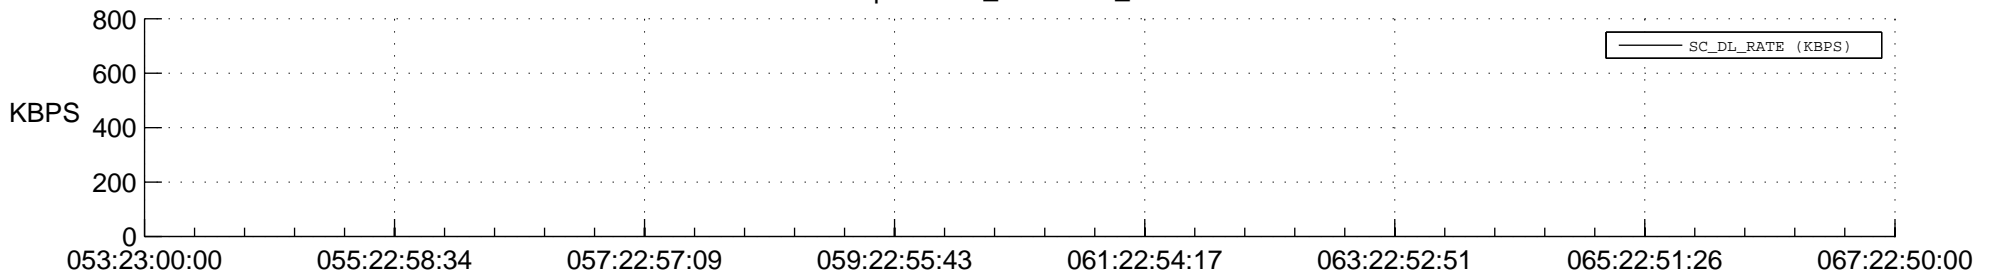

## Spacecraft\_DownLink\_Rate

Ground Time (2015:053:23:00:00.000 -2015:067:22:50:00.000)