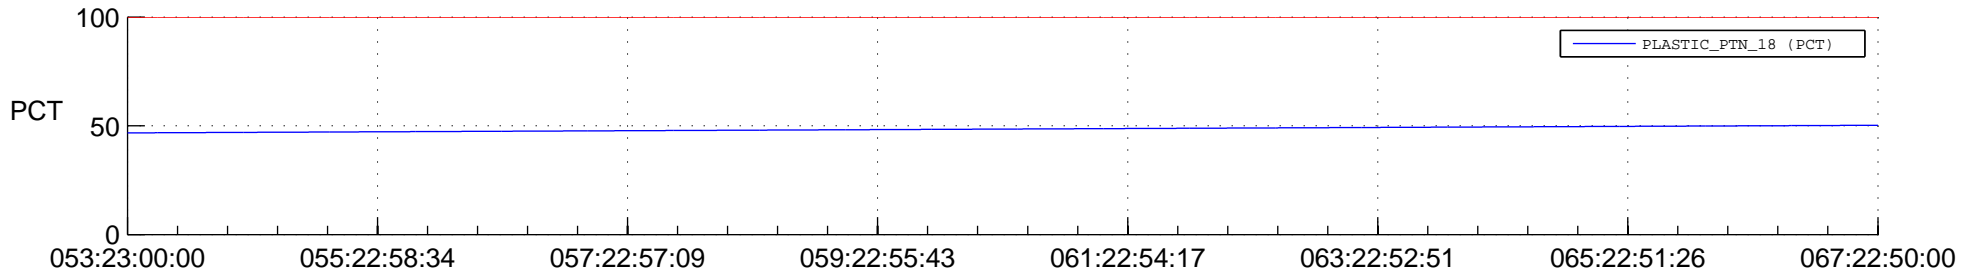

## Spacecraft\_DownLink\_Rate

Ground Time (2015:053:23:00:00.000 -2015:067:22:50:00.000)