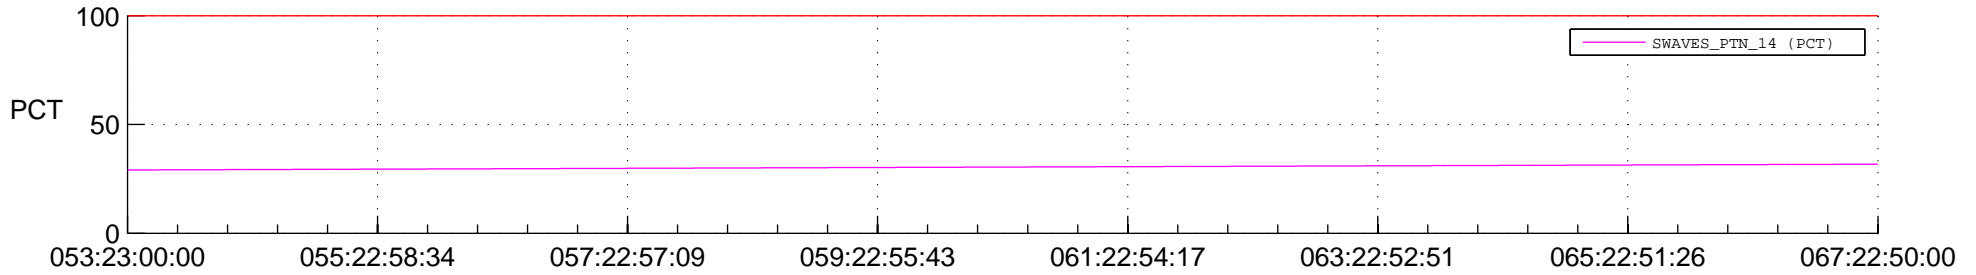

STEREO AHEAD SPACE WEATHER SSR PCT Full Prediction

SWAVES_Percent_Full_Prediction