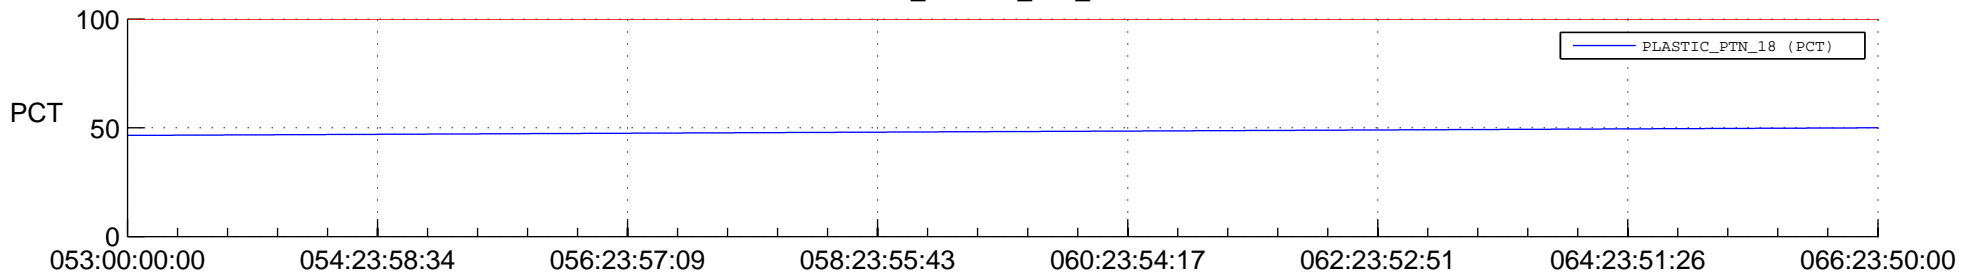

STEREO AHEAD SPACE WEATHER SSR PCT Full Prediction

SWAVES_Percent_Full_Prediction

IMPACT_Percent_Full_Prediction

PLASTIC_Percent_Full_Prediction

Spacecraft_DownLink_Rate

Ground Time (2015:053:00:00:00.000 -2015:066:23:50:00.000)