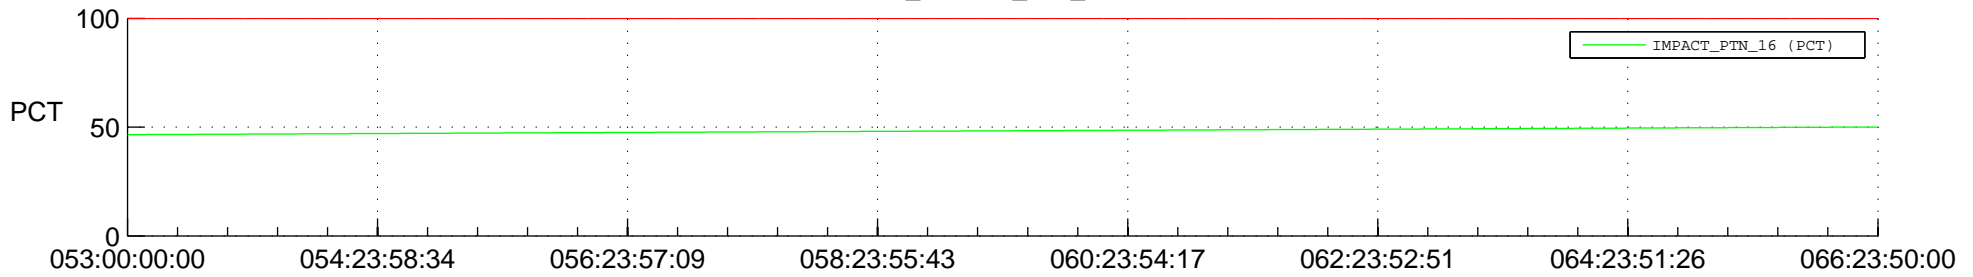

STEREO AHEAD SPACE WEATHER SSR PCT Full Prediction

SWAVES_Percent_Full_Prediction

IMPACT_Percent_Full_Prediction

PLASTIC_Percent_Full_Prediction

Spacecraft_DownLink_Rate

Ground Time (2015:053:00:00:00.000 -2015:066:23:50:00.000)