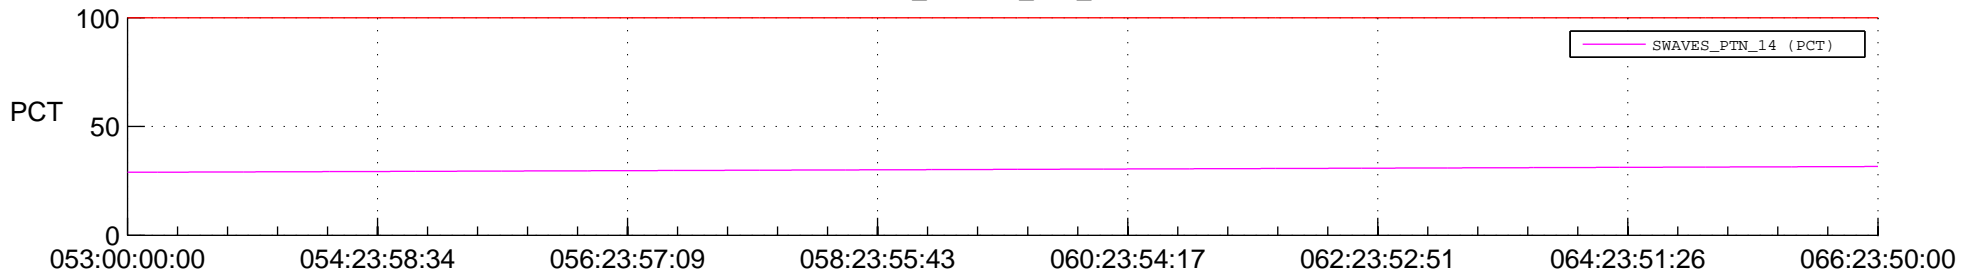

STEREO AHEAD SPACE WEATHER SSR PCT Full Prediction

SWAVES_Percent_Full_Prediction

IMPACT_Percent_Full_Prediction

PLASTIC_Percent_Full_Prediction

Spacecraft_DownLink_Rate

Ground Time (2015:053:00:00:00.000 -2015:066:23:50:00.000)