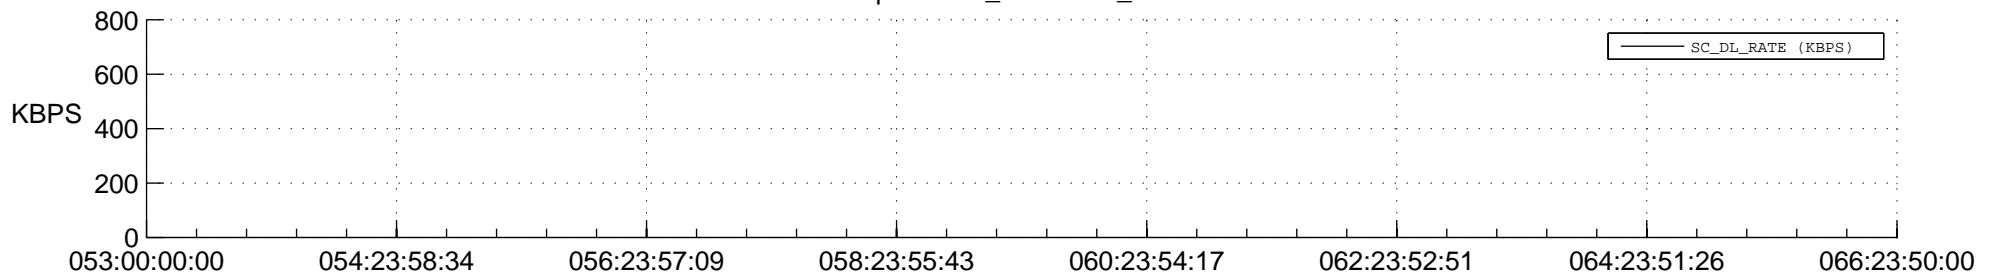

STEREO AHEAD SPACE WEATHER SSR PCT Full Prediction

SWAVES_Percent_Full_Prediction

IMPACT_Percent_Full_Prediction

PLASTIC_Percent_Full_Prediction

Spacecraft_DownLink_Rate

Ground Time (2015:053:00:00:00.000 -2015:066:23:50:00.000)