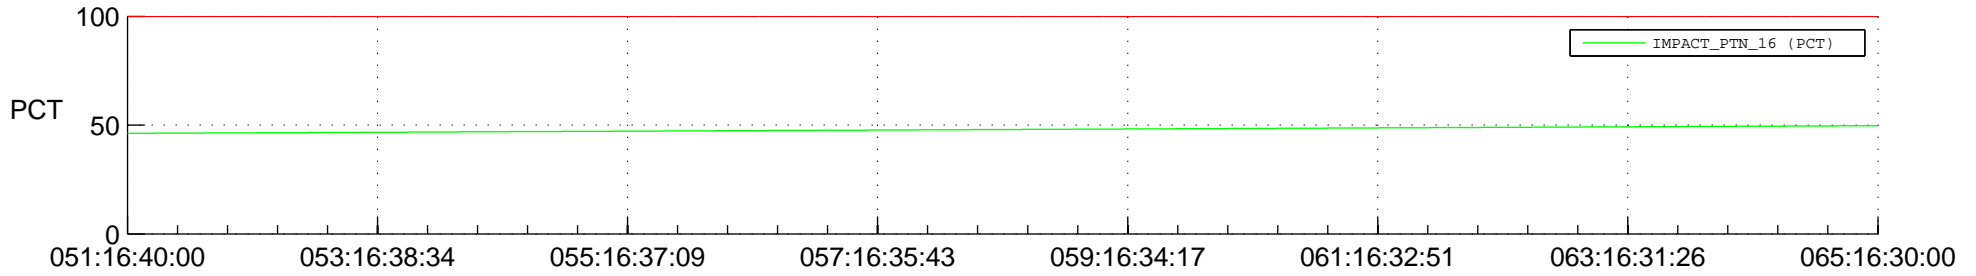

STEREO AHEAD SPACE WEATHER SSR PCT Full Prediction

SWAVES_Percent_Full_Prediction

IMPACT_Percent_Full_Prediction

PLASTIC_Percent_Full_Prediction

Spacecraft_DownLink_Rate

Ground Time (2015:051:16:40:00.000 -2015:065:16:30:00.000)