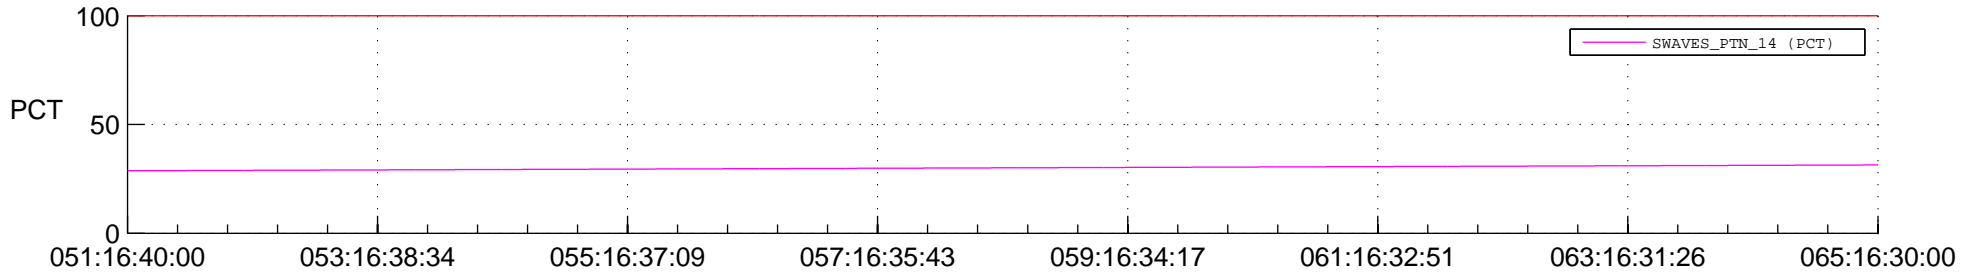

STEREO AHEAD SPACE WEATHER SSR PCT Full Prediction

SWAVES_Percent_Full_Prediction

IMPACT_Percent_Full_Prediction

PLASTIC_Percent_Full_Prediction

Spacecraft_DownLink_Rate

Ground Time (2015:051:16:40:00.000 -2015:065:16:30:00.000)