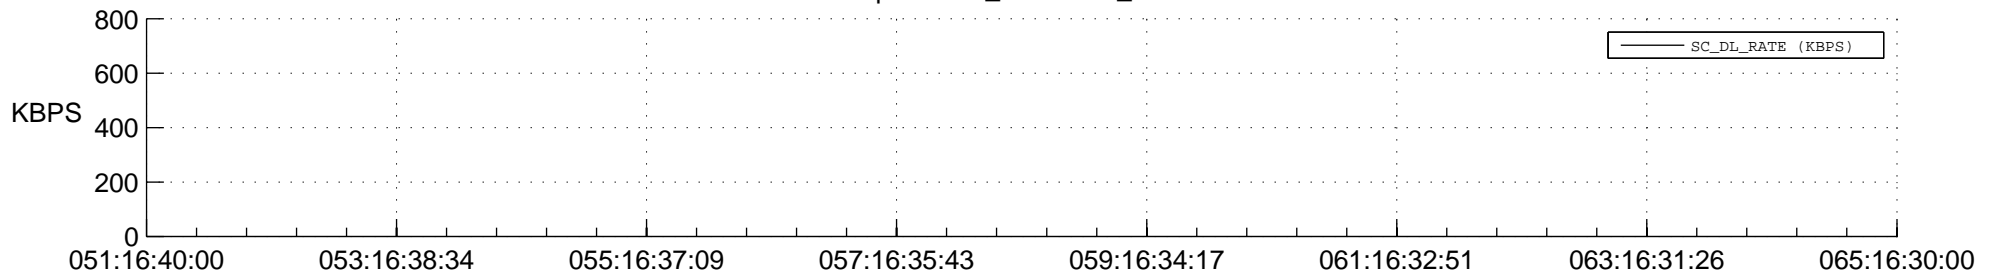

STEREO AHEAD SPACE WEATHER SSR PCT Full Prediction

SWAVES_Percent_Full_Prediction

IMPACT_Percent_Full_Prediction

PLASTIC_Percent_Full_Prediction

Spacecraft_DownLink_Rate

Ground Time (2015:051:16:40:00.000 -2015:065:16:30:00.000)