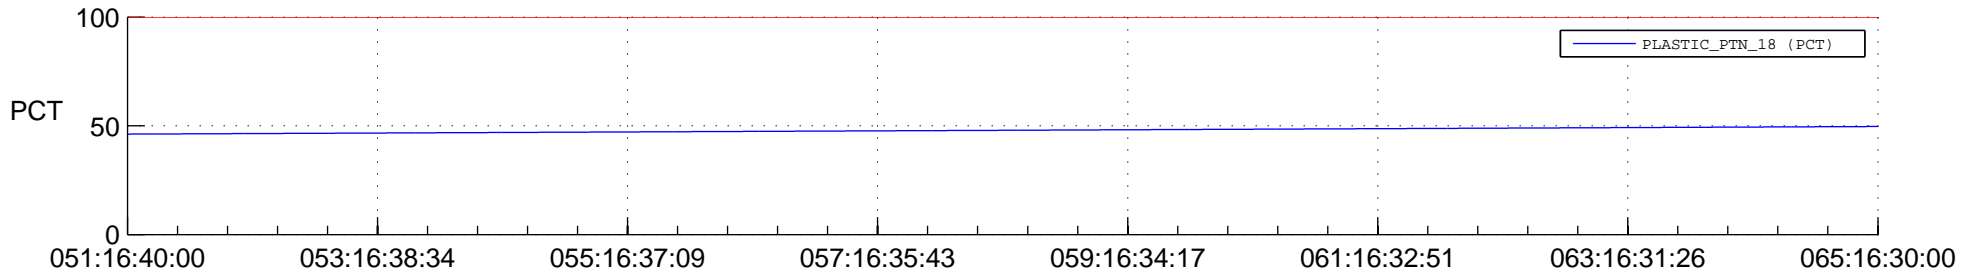

STEREO AHEAD SPACE WEATHER SSR PCT Full Prediction

SWAVES_Percent_Full_Prediction

IMPACT_Percent_Full_Prediction

PLASTIC_Percent_Full_Prediction

Spacecraft_DownLink_Rate

Ground Time (2015:051:16:40:00.000 -2015:065:16:30:00.000)