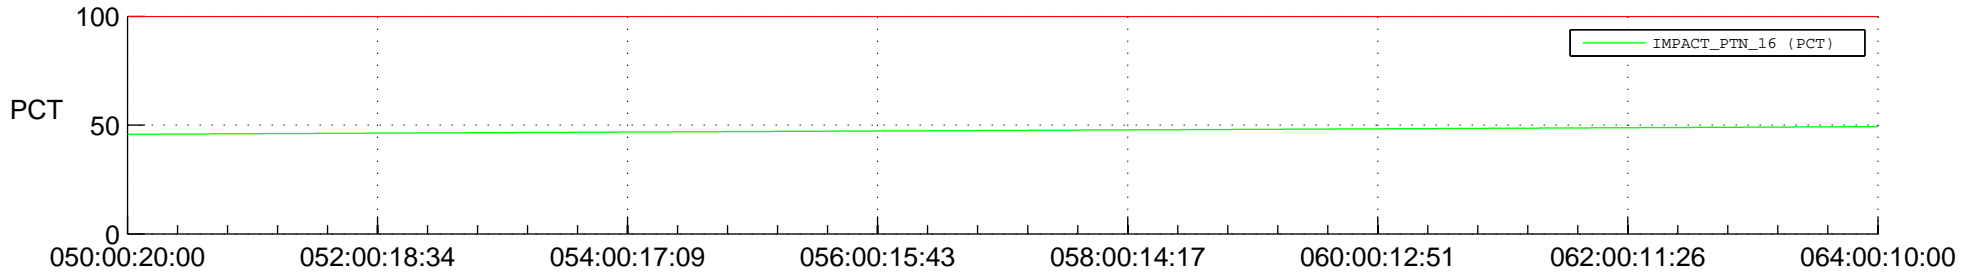

STEREO AHEAD SPACE WEATHER SSR PCT Full Prediction

SWAVES_Percent_Full_Prediction

IMPACT_Percent_Full_Prediction

PLASTIC_Percent_Full_Prediction

Spacecraft_DownLink_Rate

Ground Time (2015:050:00:20:00.000 -2015:064:00:10:00.000)