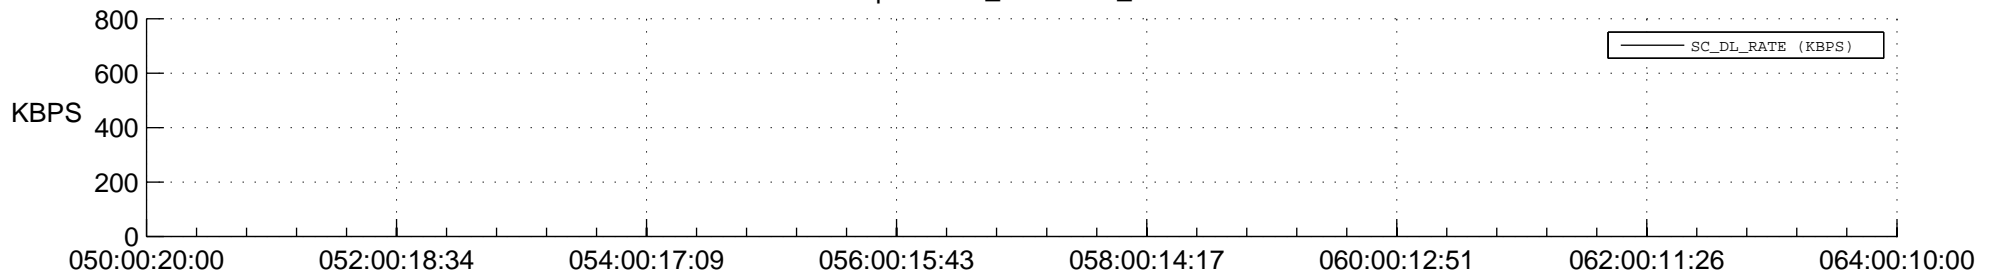

STEREO AHEAD SPACE WEATHER SSR PCT Full Prediction

SWAVES_Percent_Full_Prediction

IMPACT_Percent_Full_Prediction

PLASTIC_Percent_Full_Prediction

Spacecraft_DownLink_Rate

Ground Time (2015:050:00:20:00.000 -2015:064:00:10:00.000)