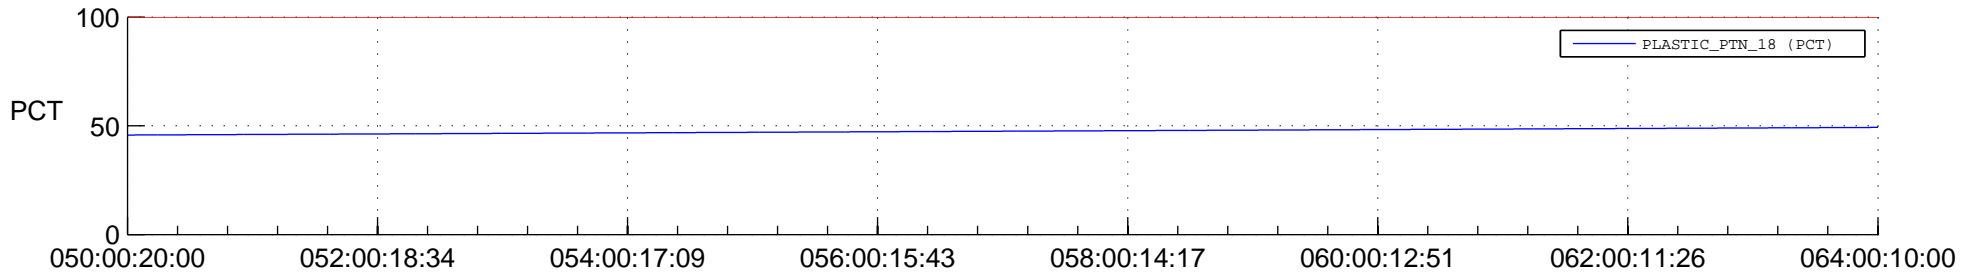

STEREO AHEAD SPACE WEATHER SSR PCT Full Prediction

SWAVES_Percent_Full_Prediction

IMPACT_Percent_Full_Prediction

PLASTIC_Percent_Full_Prediction

Spacecraft_DownLink_Rate

Ground Time (2015:050:00:20:00.000 -2015:064:00:10:00.000)