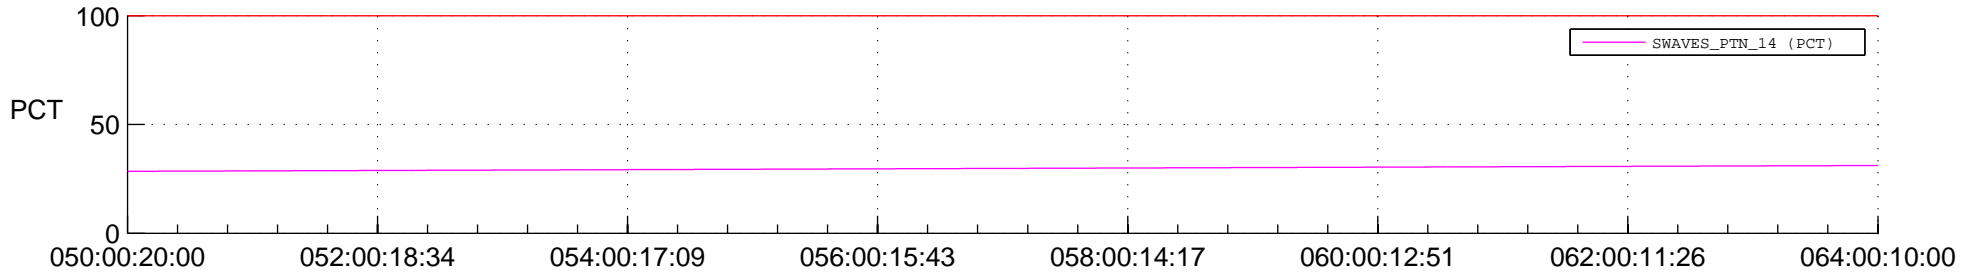

STEREO AHEAD SPACE WEATHER SSR PCT Full Prediction

SWAVES_Percent_Full_Prediction

IMPACT_Percent_Full_Prediction

PLASTIC_Percent_Full_Prediction

Spacecraft_DownLink_Rate

Ground Time (2015:050:00:20:00.000 -2015:064:00:10:00.000)